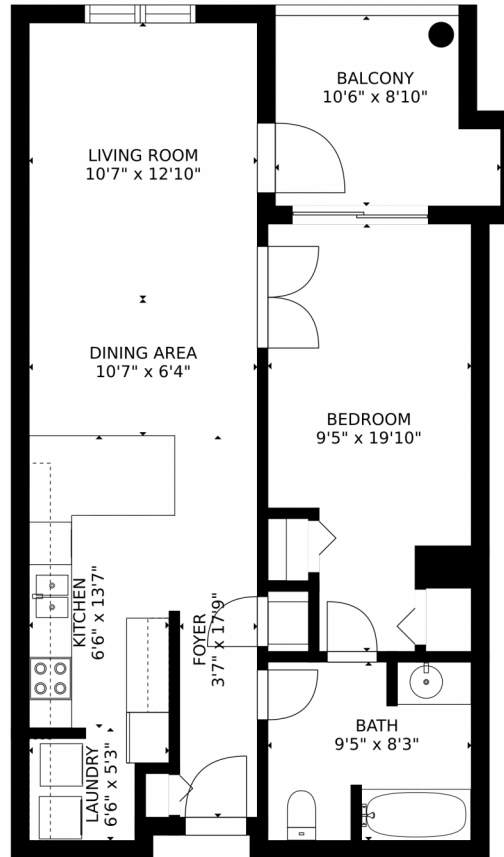

 Single Family  687 SQFT

Annette Avery
720-990-3773
annette@newagere.com

GROSS INTERNAL AREA
FLOOR 1: 680 sq. ft. EXCLUDED AREAS:
BALCONY: 82 sq. ft
TOTAL: 680 sq. ft
SIZES AND DIMENSIONS ARE APPROXIMATE, ACTUAL MAY VARY.

Disclaimer: Sizes and Dimensions are Approximate, Actual May Vary.

Annette Avery
720-990-3773
annette@newagere.com