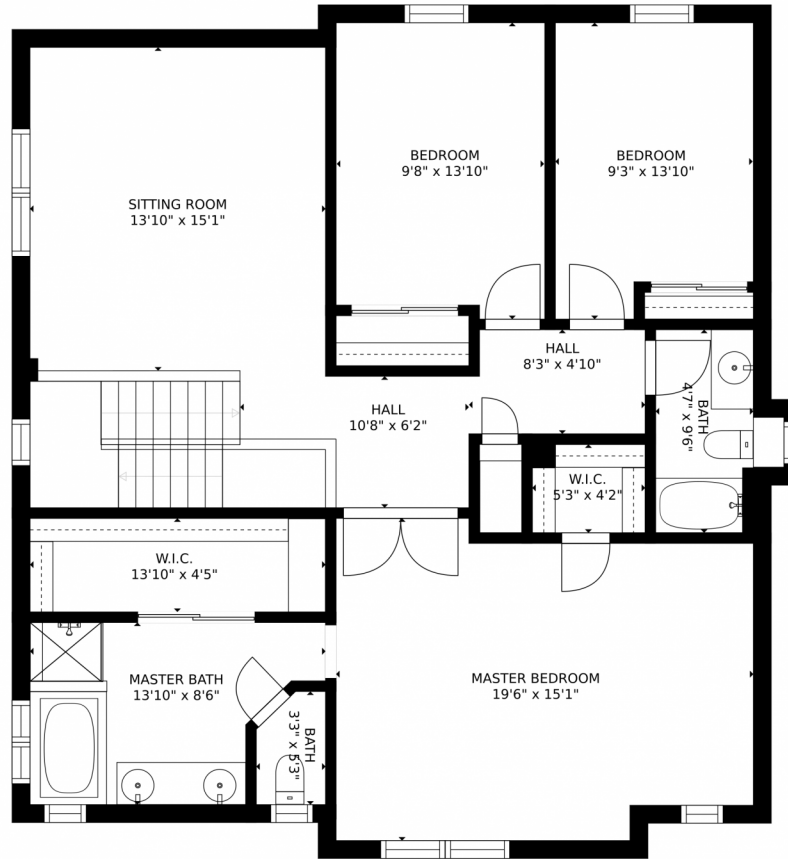

# 1335 South Coolidge Circle, Aurora, CO 80018 — Main Level

GROSS INTERNAL AREA  
FLOOR 1: 728 sq. ft, FLOOR 2: 892 sq. ft  
FLOOR 3: 1246 sq. ft, EXCLUDED AREAS:  
PATIO: 176 sq. ft, PORCH: 109 sq. ft  
GARAGE: 382 sq. ft  
TOTAL: 2866 sq. ft  
SIZES AND DIMENSIONS ARE APPROXIMATE, ACTUAL MAY VARY.

Disclaimer: Sizes and Dimensions are Approximate, Actual May Vary.

**Yatenesh Risky**  
720-229-3821  
faben2000@yahoo.com

# 1335 South Coolidge Circle, Aurora, CO 80018 – 2nd Level

GROSS INTERNAL AREA  
FLOOR 1: 728 sq. ft. FLOOR 2: 892 sq. ft.  
FLOOR 3: 1246 sq. ft. EXCLUDED AREAS:  
PATIO: 176 sq. ft. PORCH: 109 sq. ft.  
GARAGE: 382 sq. ft.  
TOTAL: 2866 sq. ft.  
SIZES AND DIMENSIONS ARE APPROXIMATE, ACTUAL MAY VARY.

Disclaimer: Sizes and Dimensions are Approximate, Actual May Vary.

**Yatenesh Risky**  
720-229-3821  
faben2000@yahoo.com

Scan code  
for more  
property  
details