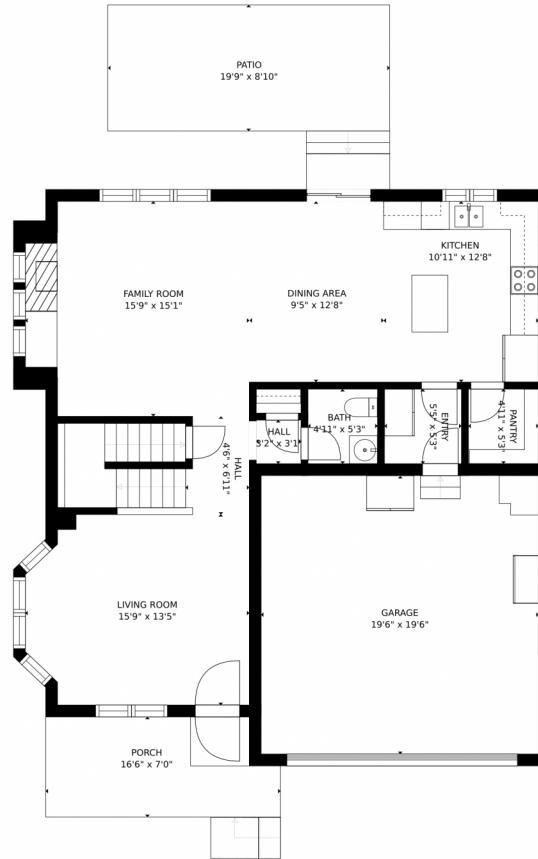

# 1335 South Coolidge Circle, Aurora, CO 80018 – All Levels

GROSS INTERNAL AREA  
FLOOR 1: 728 sq. ft, FLOOR 2: 892 sq. ft  
FLOOR 3: 1246 sq. ft, EXCLUDED AREAS:  
PATIO: 176 sq. ft, PORCH: 109 sq. ft  
GARAGE: 382 sq. ft  
TOTAL: 2866 sq. ft  
SIZES AND DIMENSIONS ARE APPROXIMATE, ACTUAL MAY VARY.

# 1335 South Coolidge Circle, Aurora, CO 80018 – Lower Level

GROSS INTERNAL AREA  
FLOOR 1: 728 sq. ft. FLOOR 2: 892 sq. ft.  
FLOOR 3: 1246 sq. ft. EXCLUDED AREAS:  
PATIO: 176 sq. ft. PORCH: 109 sq. ft.  
GARAGE: 382 sq. ft.  
TOTAL: 2866 sq. ft.  
SIZES AND DIMENSIONS ARE APPROXIMATE, ACTUAL MAY VARY.

Disclaimer: Sizes and Dimensions are Approximate, Actual May Vary.

**Yatenesh Risky**  
720-229-3821  
faben2000@yahoo.com

Scan code for more property details

# 1335 South Coolidge Circle, Aurora, CO 80018 — Main Level

GROSS INTERNAL AREA  
FLOOR 1: 728 sq. ft, FLOOR 2: 892 sq. ft  
FLOOR 3: 1246 sq. ft, EXCLUDED AREAS:  
PATIO: 176 sq. ft, PORCH: 109 sq. ft  
GARAGE: 382 sq. ft  
TOTAL: 2866 sq. ft  
SIZES AND DIMENSIONS ARE APPROXIMATE, ACTUAL MAY VARY.