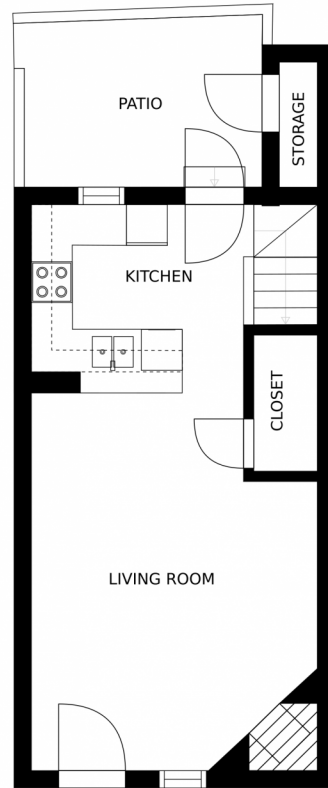

GROSS INTERNAL AREA  
FLOOR 1: 387 sq. ft. FLOOR 2: 439 sq. ft.  
EXCLUDED AREAS: , PATIO: 94 sq. ft.  
TOTAL: 827 sq. ft.  
SIZES AND DIMENSIONS ARE APPROXIMATE, ACTUAL MAY VARY.

Disclaimer: Sizes and Dimensions are Approximate, Actual May Vary.

**Taylor Haas**  
303-665-7368  
taylorh@coloradorpm.com  
<https://www.coloradorpm.com/available-rental-properties-denver>

1602 South Idalia Circle, Aurora, CO 80017 – 2nd Floor

GROSS INTERNAL AREA  
FLOOR 1: 387 sq. ft, FLOOR 2: 439 sq. ft  
EXCLUDED AREAS: , PATIO: 94 sq. ft  
TOTAL: 827 sq. ft  
SIZES AND DIMENSIONS ARE APPROXIMATE, ACTUAL MAY VARY.

Disclaimer: Sizes and Dimensions are Approximate, Actual May Vary.

**Taylor Haas**  
303-665-7368  
taylorh@coloradorpm.com  
<https://www.coloradorpm.com/available-rental-properties-denver>

1602 South Idalia Circle, Aurora, CO 80017 – All Floors

FLOOR 1

FLOOR 2

SIZES AND DIMENSIONS ARE APPROXIMATE, ACTUAL MAY VARY.

Disclaimer: Sizes and Dimensions are Approximate, Actual May Vary.

**Taylor Haas**  
303-665-7368  
taylorh@coloradorpm.com  
<https://www.coloradorpm.com/available-rental-properties-denver>