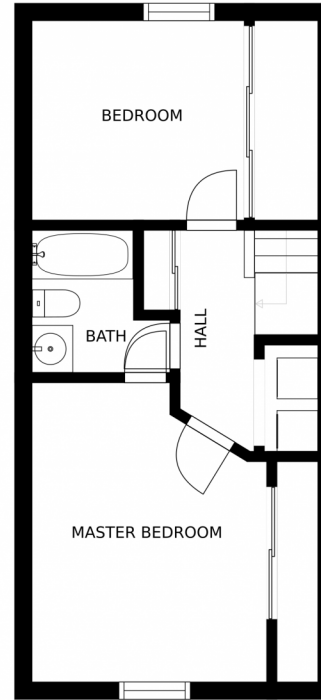

**Taylor Haas**  
303-665-7368  
taylorh@coloradorpm.com  
<https://www.coloradorpm.com/available-rental-properties-denver>

1602 South Idalia Circle, Aurora, CO 80017 – 2nd Floor

GROSS INTERNAL AREA  
FLOOR 1: 387 sq. ft, FLOOR 2: 439 sq. ft  
EXCLUDED AREAS: , PATIO: 94 sq. ft  
TOTAL: 827 sq. ft  
SIZES AND DIMENSIONS ARE APPROXIMATE, ACTUAL MAY VARY.

Disclaimer: Sizes and Dimensions are Approximate, Actual May Vary.

**Taylor Haas**  
303-665-7368  
taylorh@coloradorpm.com  
<https://www.coloradorpm.com/available-rental-properties-denver>

1602 South Idalia Circle, Aurora, CO 80017 – All Floors

FLOOR 1

FLOOR 2

SIZES AND DIMENSIONS ARE APPROXIMATE, ACTUAL MAY VARY.

Disclaimer: Sizes and Dimensions are Approximate, Actual May Vary.

**Taylor Haas**  
303-665-7368  
taylorh@coloradorpm.com  
<https://www.coloradorpm.com/available-rental-properties-denver>