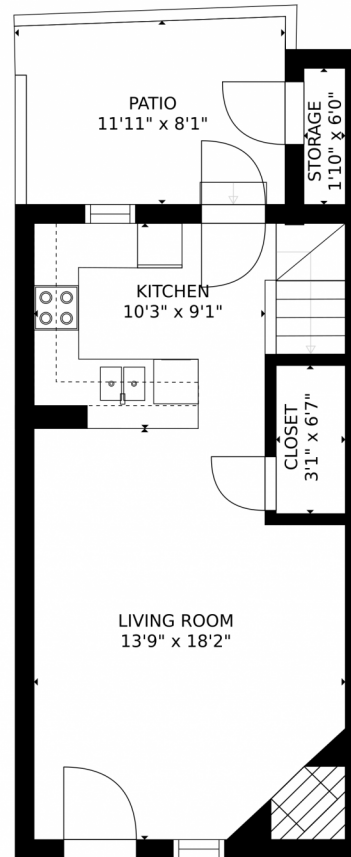

 Single Family  840 SQFT

**Taylor Haas**  
303-665-7368  
taylorh@coloradorpm.com  
<https://www.coloradorpm.com/available-rental-properties-denver>

1602 South Idalia Circle, Aurora, CO 80017 – Main Floor

GROSS INTERNAL AREA  
FLOOR 1: 387 sq. ft. FLOOR 2: 439 sq. ft.  
EXCLUDED AREAS: , PATIO: 94 sq. ft.  
TOTAL: 827 sq. ft.  
SIZES AND DIMENSIONS ARE APPROXIMATE, ACTUAL MAY VARY.

Disclaimer: Sizes and Dimensions are Approximate, Actual May Vary.

**Taylor Haas**  
303-665-7368  
taylorh@coloradorpm.com  
<https://www.coloradorpm.com/available-rental-properties-denver>

1602 South Idalia Circle, Aurora, CO 80017 – 2nd Floor

GROSS INTERNAL AREA  
FLOOR 1: 387 sq. ft, FLOOR 2: 439 sq. ft  
EXCLUDED AREAS: , PATIO: 94 sq. ft  
TOTAL: 827 sq. ft  
SIZES AND DIMENSIONS ARE APPROXIMATE, ACTUAL MAY VARY.