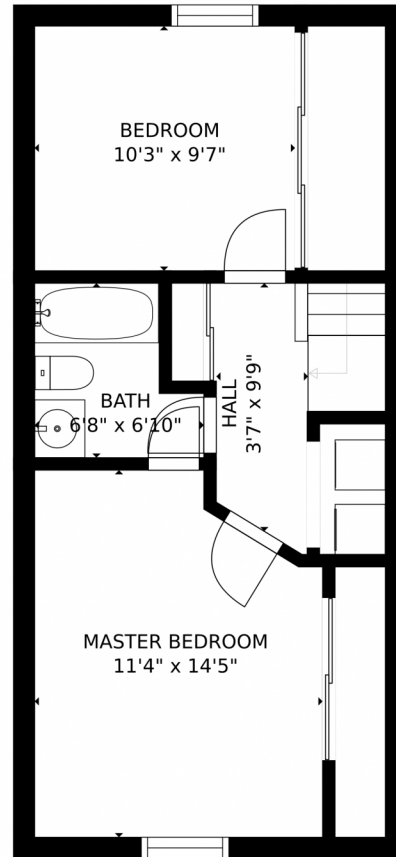

GROSS INTERNAL AREA  
FLOOR 1: 387 sq. ft. FLOOR 2: 439 sq. ft.  
EXCLUDED AREAS: , PATIO: 94 sq. ft.  
TOTAL: 827 sq. ft.  
SIZES AND DIMENSIONS ARE APPROXIMATE, ACTUAL MAY VARY.

Disclaimer: Sizes and Dimensions are Approximate, Actual May Vary.

**Taylor Haas**  
303-665-7368  
taylorh@coloradorpm.com  
<https://www.coloradorpm.com/available-rental-properties-denver>

1602 South Idalia Circle, Aurora, CO 80017 – 2nd Floor

GROSS INTERNAL AREA  
FLOOR 1: 387 sq. ft, FLOOR 2: 439 sq. ft  
EXCLUDED AREAS: , PATIO: 94 sq. ft  
TOTAL: 827 sq. ft  
SIZES AND DIMENSIONS ARE APPROXIMATE, ACTUAL MAY VARY.