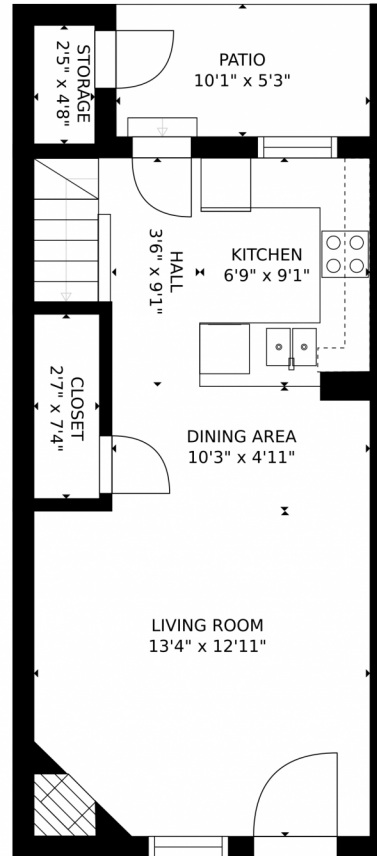

 Single Family  840 SQFT

**Taylor Haas**  
303-665-7368  
taylorh@coloradorpm.com  
<https://www.coloradorpm.com/available-rental-properties-denver>

1601 South Idalia Circle, Aurora, CO 80017 – Main Floor

GROSS INTERNAL AREA  
FLOOR 1: 371 sq. ft. FLOOR 2: 415 sq. ft.  
EXCLUDED AREAS: , PATIO: 53 sq. ft.  
TOTAL: 786 sq. ft.  
SIZES AND DIMENSIONS ARE APPROXIMATE, ACTUAL MAY VARY.

Disclaimer: Sizes and Dimensions are Approximate, Actual May Vary.

**Taylor Haas**  
303-665-7368  
taylorh@coloradorpm.com  
<https://www.coloradorpm.com/available-rental-properties-denver>

1601 South Idalia Circle, Aurora, CO 80017 – 2nd Floor

GROSS INTERNAL AREA  
FLOOR 1: 371 sq. ft. FLOOR 2: 415 sq. ft  
EXCLUDED AREAS: , PATIO: 53 sq. ft  
TOTAL: 786 sq. ft  
SIZES AND DIMENSIONS ARE APPROXIMATE, ACTUAL MAY VARY.