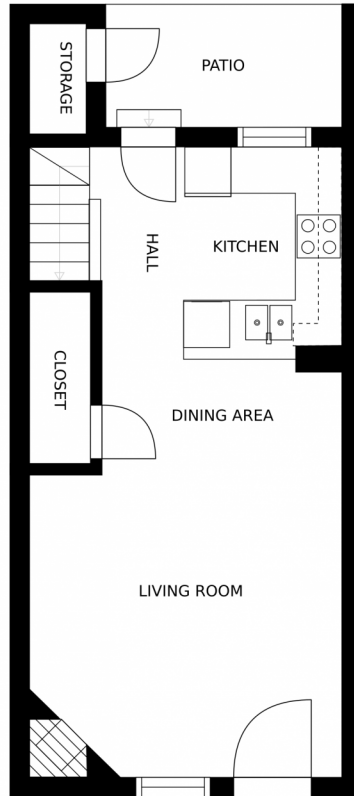

GROSS INTERNAL AREA  
FLOOR 1: 371 sq. ft. FLOOR 2: 415 sq. ft.  
EXCLUDED AREAS: , PATIO: 53 sq. ft.  
TOTAL: 786 sq. ft.  
SIZES AND DIMENSIONS ARE APPROXIMATE, ACTUAL MAY VARY.

Disclaimer: Sizes and Dimensions are Approximate, Actual May Vary.

**Taylor Haas**  
303-665-7368  
taylorh@coloradorpm.com  
<https://www.coloradorpm.com/available-rental-properties-denver>

1601 South Idalia Circle, Aurora, CO 80017 – 2nd Floor

GROSS INTERNAL AREA  
FLOOR 1: 371 sq. ft. FLOOR 2: 415 sq. ft  
EXCLUDED AREAS: , PATIO: 53 sq. ft  
TOTAL: 786 sq. ft  
SIZES AND DIMENSIONS ARE APPROXIMATE, ACTUAL MAY VARY.

Disclaimer: Sizes and Dimensions are Approximate, Actual May Vary.

**Taylor Haas**  
303-665-7368  
taylorh@coloradorpm.com  
<https://www.coloradorpm.com/available-rental-properties-denver>

1601 South Idalia Circle, Aurora, CO 80017 – All Floors

FLOOR 1

FLOOR 2

SIZES AND DIMENSIONS ARE APPROXIMATE, ACTUAL MAY VARY.

Disclaimer: Sizes and Dimensions are Approximate, Actual May Vary.

**Taylor Haas**  
303-665-7368  
taylorh@coloradorpm.com  
<https://www.coloradorpm.com/available-rental-properties-denver>