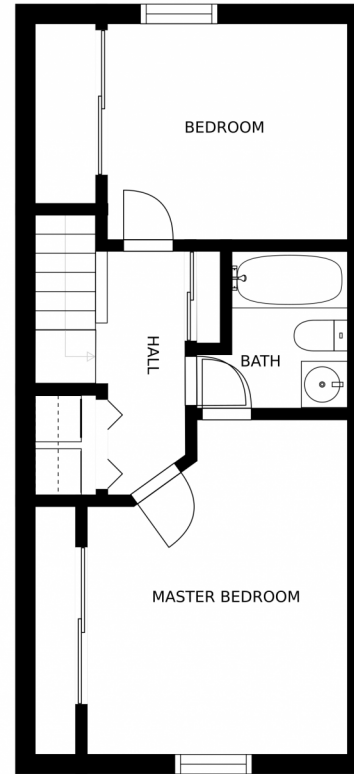

GROSS INTERNAL AREA  
FLOOR 1: 371 sq. ft. FLOOR 2: 415 sq. ft.  
EXCLUDED AREAS: , PATIO: 53 sq. ft.  
TOTAL: 786 sq. ft.  
SIZES AND DIMENSIONS ARE APPROXIMATE, ACTUAL MAY VARY.

Disclaimer: Sizes and Dimensions are Approximate, Actual May Vary.

**Taylor Haas**  
303-665-7368  
taylorh@coloradorpm.com  
<https://www.coloradorpm.com/available-rental-properties-denver>

1601 South Idalia Circle, Aurora, CO 80017 – 2nd Floor

GROSS INTERNAL AREA  
FLOOR 1: 371 sq. ft. FLOOR 2: 415 sq. ft  
EXCLUDED AREAS: , PATIO: 53 sq. ft  
TOTAL: 786 sq. ft  
SIZES AND DIMENSIONS ARE APPROXIMATE, ACTUAL MAY VARY.

Disclaimer: Sizes and Dimensions are Approximate, Actual May Vary.

**Taylor Haas**  
303-665-7368  
taylorh@coloradorpm.com  
<https://www.coloradorpm.com/available-rental-properties-denver>

1601 South Idalia Circle, Aurora, CO 80017 – All Floors

FLOOR 1

FLOOR 2

SIZES AND DIMENSIONS ARE APPROXIMATE, ACTUAL MAY VARY.

Disclaimer: Sizes and Dimensions are Approximate, Actual May Vary.

**Taylor Haas**  
303-665-7368  
taylorh@coloradorpm.com  
<https://www.coloradorpm.com/available-rental-properties-denver>