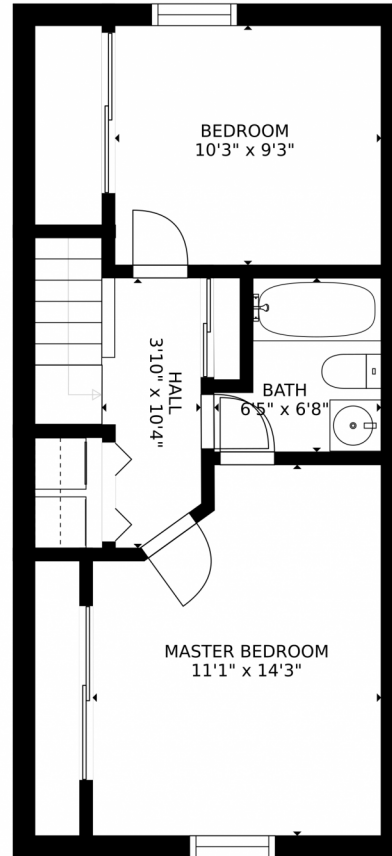

GROSS INTERNAL AREA  
FLOOR 1: 371 sq. ft. FLOOR 2: 415 sq. ft.  
EXCLUDED AREAS: , PATIO: 53 sq. ft.  
TOTAL: 786 sq. ft.  
SIZES AND DIMENSIONS ARE APPROXIMATE, ACTUAL MAY VARY.

Disclaimer: Sizes and Dimensions are Approximate, Actual May Vary.

**Taylor Haas**  
303-665-7368  
taylorh@coloradorpm.com  
<https://www.coloradorpm.com/available-rental-properties-denver>

1601 South Idalia Circle, Aurora, CO 80017 – 2nd Floor

GROSS INTERNAL AREA  
FLOOR 1: 371 sq. ft. FLOOR 2: 415 sq. ft  
EXCLUDED AREAS: , PATIO: 53 sq. ft  
TOTAL: 786 sq. ft  
SIZES AND DIMENSIONS ARE APPROXIMATE, ACTUAL MAY VARY.