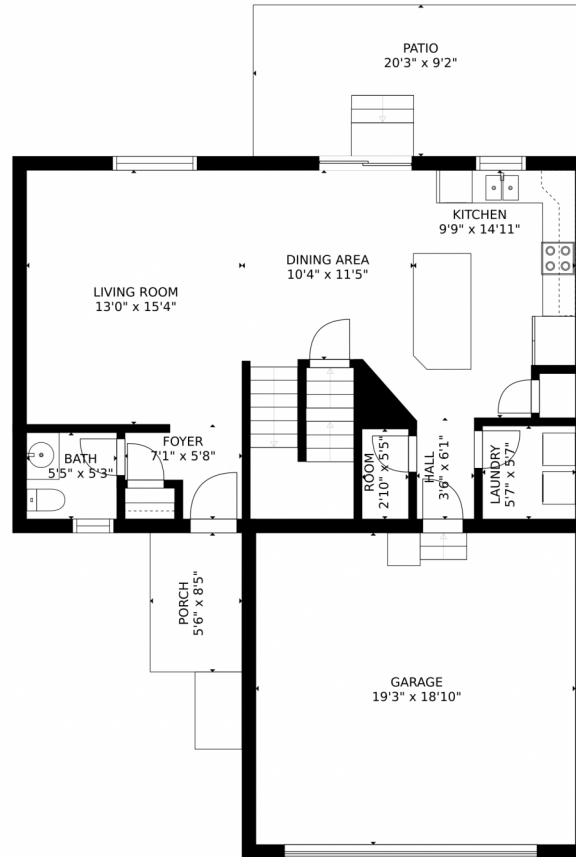

Single Family

2115 SQFT

Christopher Page
720-518-9696
chris@blacktierealestategroup.com
<http://blacktierealestategroup.com>

Scan code
for more
property
details

10922 Rowley Drive, Colorado Springs, CO 80925 — Main Floor

GROSS INTERNAL AREA
FLOOR 1: 696 sq. ft. FLOOR 2: 696 sq. ft.
FLOOR 3: 707 sq. ft. EXCLUDED AREAS:
PATIO: 185 sq. ft. PORCH: 46 sq. ft.
GARAGE: 362 sq. ft.
TOTAL: 2098 sq. ft.
SIZES AND DIMENSIONS ARE APPROXIMATE, ACTUAL MAY VARY.

GROSS INTERNAL AREA
FLOOR 1: 696 sq. ft. FLOOR 2: 696 sq. ft
FLOOR 3: 707 sq. ft. EXCLUDED AREAS:
PATIO: 185 sq. ft. PORCH: 46 sq. ft
GARAGE: 362 sq. ft
TOTAL: 2098 sq. ft
SIZES AND DIMENSIONS ARE APPROXIMATE, ACTUAL MAY VARY.

Disclaimer: Sizes and Dimensions are Approximate, Actual May Vary.

Christopher Page
720-518-9696
chris@blacktierealestategroup.com
<http://blacktierealestategroup.com>

GROSS INTERNAL AREA
FLOOR 1: 696 sq. ft. FLOOR 2: 696 sq. ft.
FLOOR 3: 707 sq. ft. EXCLUDED AREAS:
PATIO: 185 sq. ft. PORCH: 46 sq. ft.
GARAGE: 362 sq. ft.
TOTAL: 2098 sq. ft.
SIZES AND DIMENSIONS ARE APPROXIMATE, ACTUAL MAY VARY.