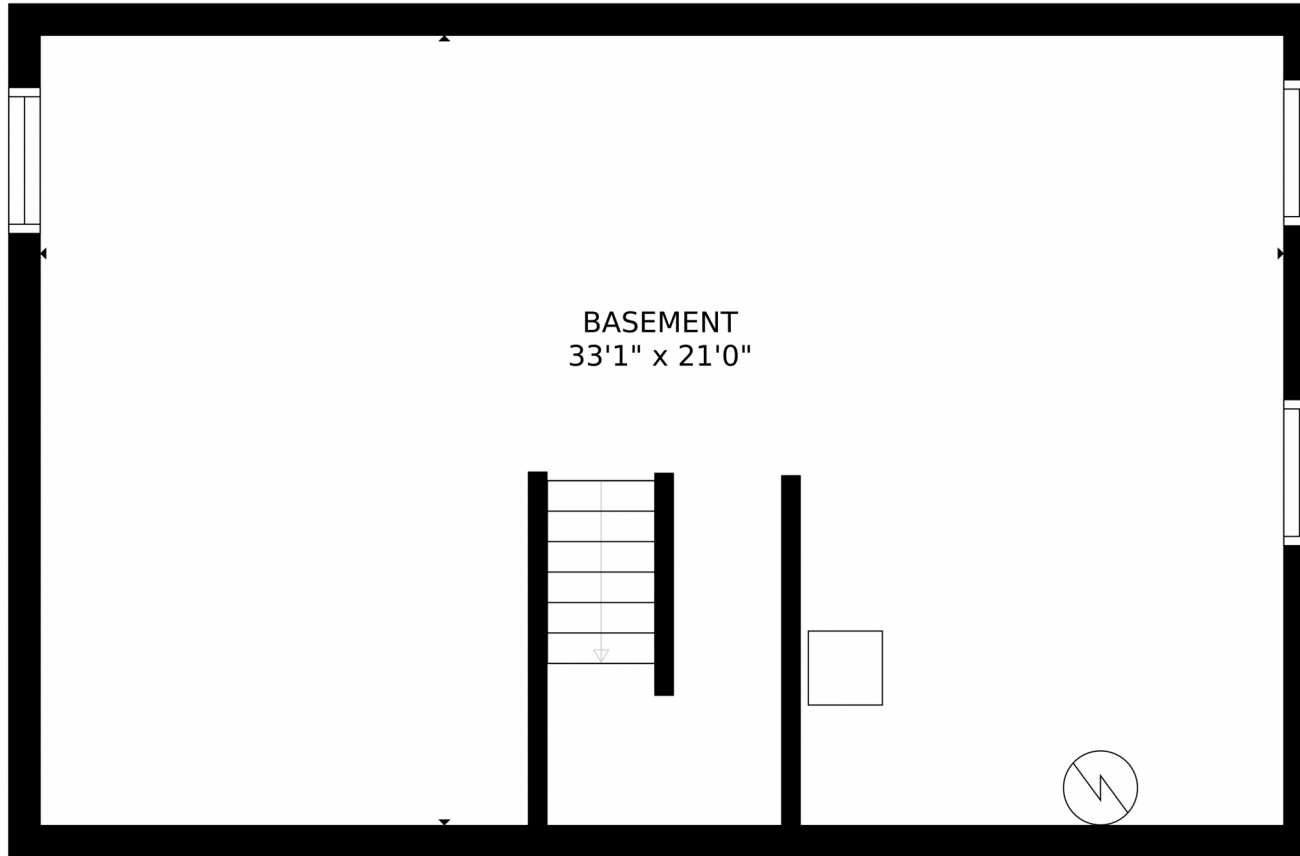

GROSS INTERNAL AREA
FLOOR 1: 696 sq. ft. FLOOR 2: 696 sq. ft
FLOOR 3: 707 sq. ft. EXCLUDED AREAS:
PATIO: 185 sq. ft. PORCH: 46 sq. ft
GARAGE: 362 sq. ft
TOTAL: 2098 sq. ft
SIZES AND DIMENSIONS ARE APPROXIMATE, ACTUAL MAY VARY.

Disclaimer: Sizes and Dimensions are Approximate, Actual May Vary.

Christopher Page
720-518-9696
chris@blacktierealestategroup.com
<http://blacktierealestategroup.com>

GROSS INTERNAL AREA
FLOOR 1: 696 sq. ft. FLOOR 2: 696 sq. ft.
FLOOR 3: 707 sq. ft. EXCLUDED AREAS:
PATIO: 185 sq. ft. PORCH: 46 sq. ft.
GARAGE: 362 sq. ft.
TOTAL: 2098 sq. ft.
SIZES AND DIMENSIONS ARE APPROXIMATE, ACTUAL MAY VARY.