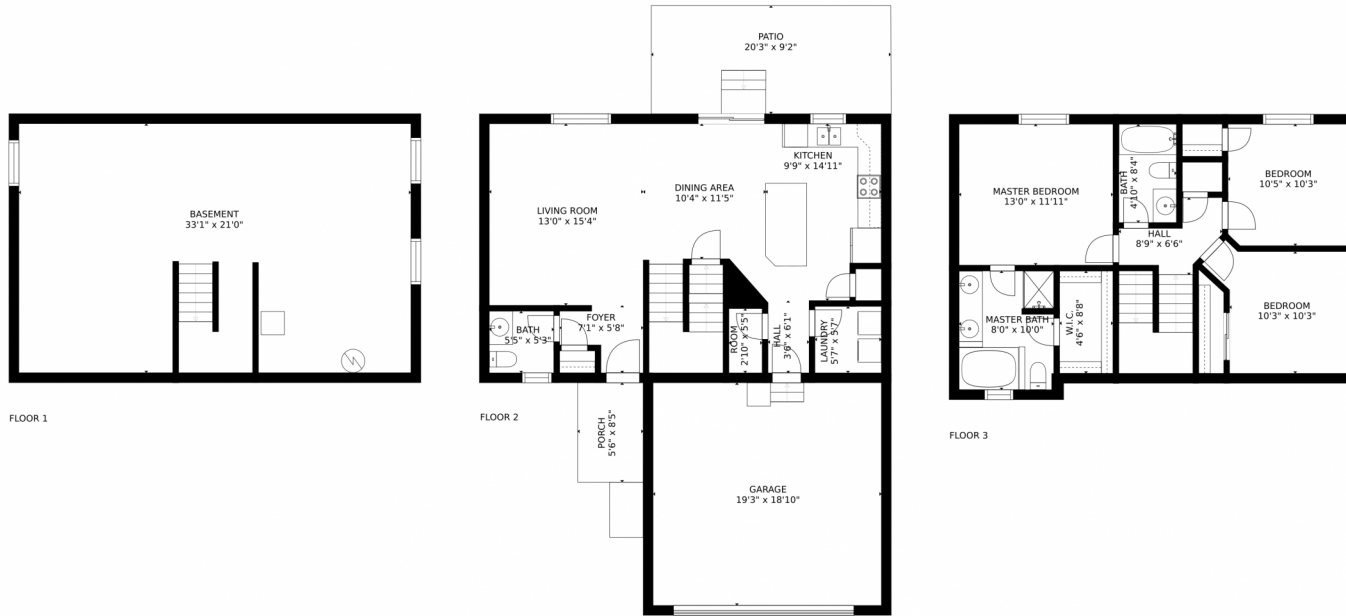

GROSS INTERNAL AREA
FLOOR 1: 696 sq. ft. FLOOR 2: 696 sq. ft
FLOOR 3: 707 sq. ft. EXCLUDED AREAS:
PATIO: 185 sq. ft. PORCH: 46 sq. ft
GARAGE: 362 sq. ft
TOTAL: 2098 sq. ft
SIZES AND DIMENSIONS ARE APPROXIMATE, ACTUAL MAY VARY.

Disclaimer: Sizes and Dimensions are Approximate, Actual May Vary.

Christopher Page
720-518-9696
chris@blacktierealestategroup.com
<http://blacktierealestategroup.com>

GROSS INTERNAL AREA
FLOOR 1: 696 sq. ft. FLOOR 2: 696 sq. ft.
FLOOR 3: 707 sq. ft. EXCLUDED AREAS:
PATIO: 185 sq. ft. PORCH: 46 sq. ft.
GARAGE: 362 sq. ft.
TOTAL: 2098 sq. ft.
SIZES AND DIMENSIONS ARE APPROXIMATE, ACTUAL MAY VARY.

GROSS INTERNAL AREA
FLOOR 1: 696 sq. ft. FLOOR 2: 696 sq. ft.
FLOOR 3: 707 sq. ft. EXCLUDED AREAS:
PATIO: 185 sq. ft. PORCH: 46 sq. ft.
GARAGE: 362 sq. ft.
TOTAL: 2098 sq. ft.
SIZES AND DIMENSIONS ARE APPROXIMATE, ACTUAL MAY VARY.