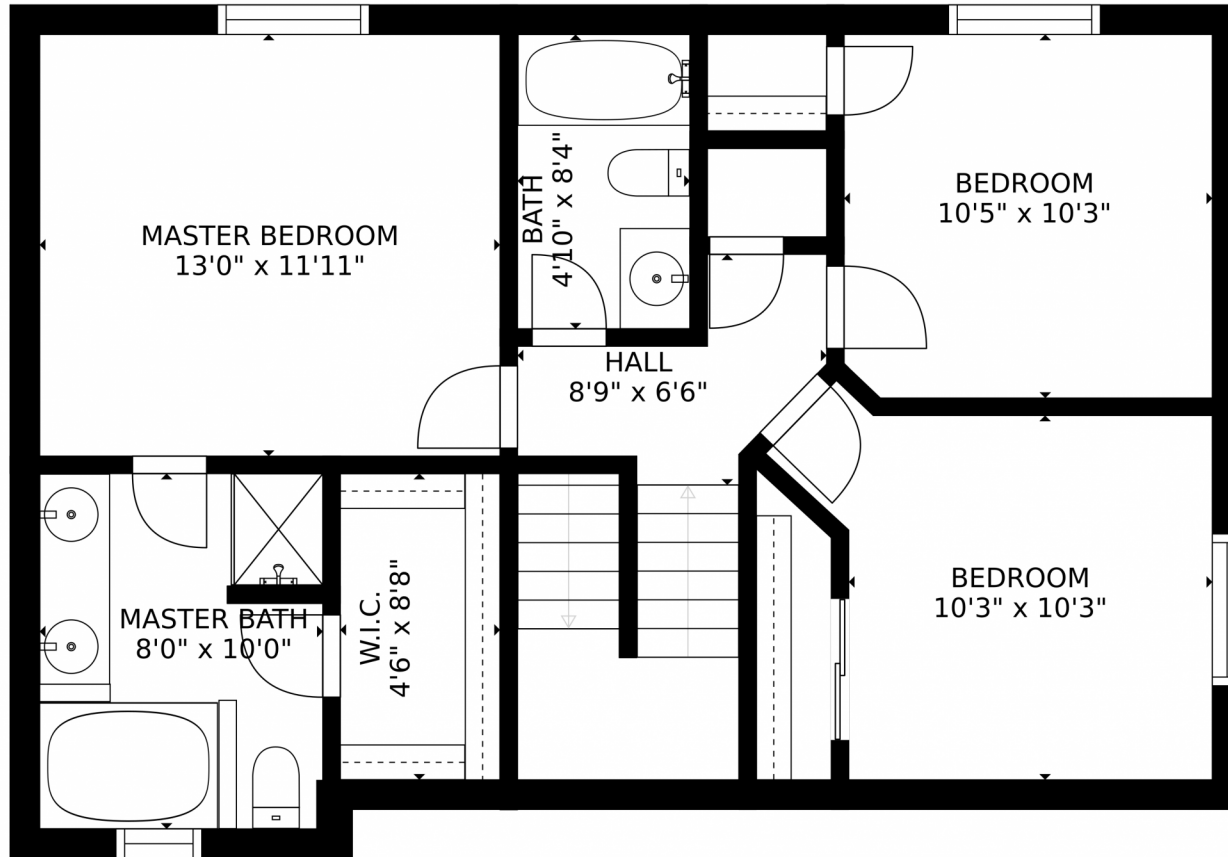

GROSS INTERNAL AREA
FLOOR 1: 696 sq. ft. FLOOR 2: 696 sq. ft.
FLOOR 3: 707 sq. ft. EXCLUDED AREAS:
PATIO: 185 sq. ft. PORCH: 46 sq. ft.
GARAGE: 362 sq. ft.
TOTAL: 2098 sq. ft.
SIZES AND DIMENSIONS ARE APPROXIMATE, ACTUAL MAY VARY.

GROSS INTERNAL AREA
FLOOR 1: 696 sq. ft. FLOOR 2: 696 sq. ft
FLOOR 3: 707 sq. ft. EXCLUDED AREAS:
PATIO: 185 sq. ft. PORCH: 46 sq. ft
GARAGE: 362 sq. ft
TOTAL: 2098 sq. ft
SIZES AND DIMENSIONS ARE APPROXIMATE, ACTUAL MAY VARY.

Disclaimer: Sizes and Dimensions are Approximate, Actual May Vary.

Christopher Page
720-518-9696
chris@blacktierealestategroup.com
<http://blacktierealestategroup.com>

GROSS INTERNAL AREA
FLOOR 1: 696 sq. ft. FLOOR 2: 696 sq. ft.
FLOOR 3: 707 sq. ft. EXCLUDED AREAS:
PATIO: 185 sq. ft. PORCH: 46 sq. ft.
GARAGE: 362 sq. ft.
TOTAL: 2098 sq. ft.
SIZES AND DIMENSIONS ARE APPROXIMATE, ACTUAL MAY VARY.