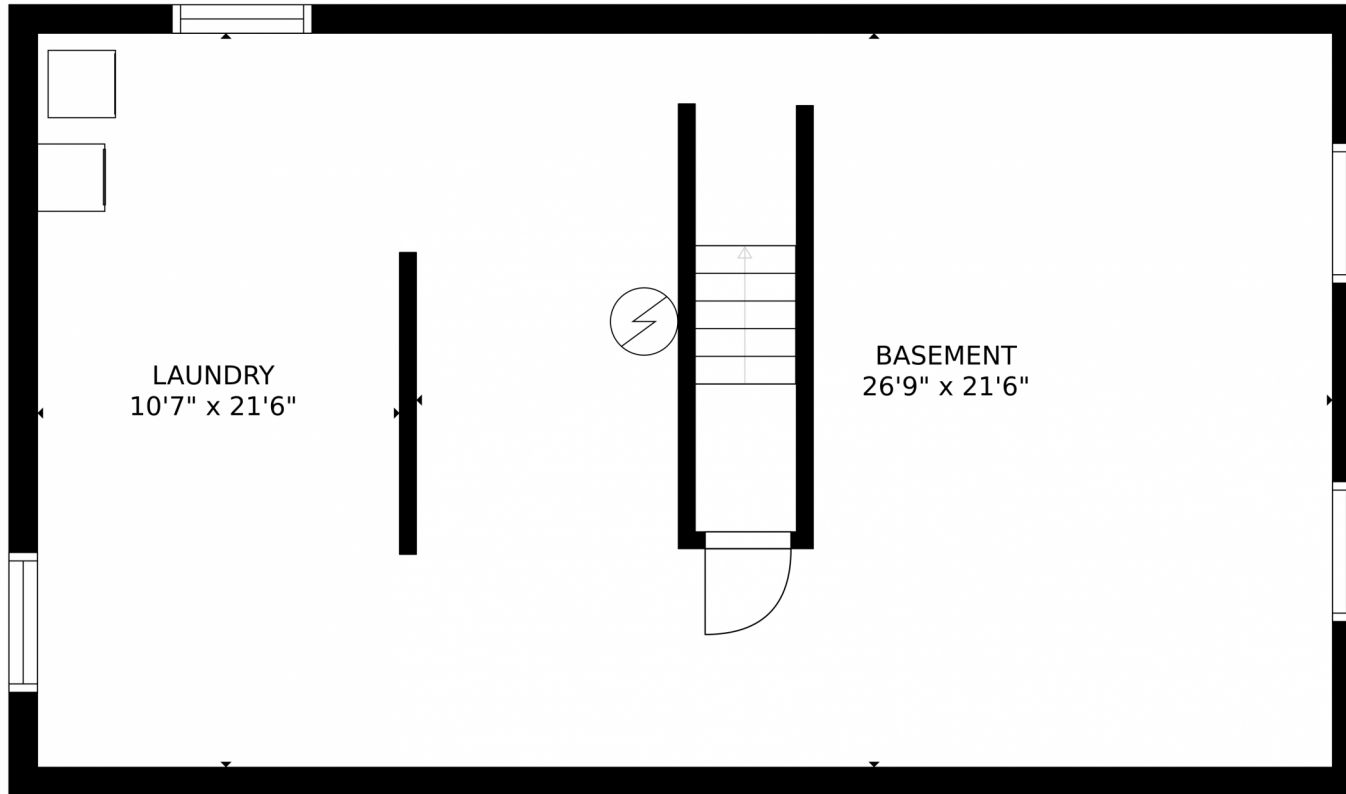

GROSS INTERNAL AREA
FLOOR 1: 813 sq. ft, FLOOR 2: 907 sq. ft
EXCLUDED AREAS: , DECK: 13 sq. ft
PORCH: 63 sq. ft, GARAGE: 280 sq. ft
TOTAL: 1720 sq. ft
SIZES AND DIMENSIONS ARE APPROXIMATE, ACTUAL MAY VARY.

Disclaimer: Sizes and Dimensions are Approximate, Actual May Vary.

Taylor Haas
303-665-7368
taylorh@coloradorpm.com
<https://www.coloradorpm.com/available-rental-properties-denver>

GROSS INTERNAL AREA
FLOOR 1: 813 sq. ft, FLOOR 2: 907 sq. ft
EXCLUDED AREAS: , DECK: 13 sq. ft
PORCH: 63 sq. ft, GARAGE: 280 sq. ft
TOTAL: 1720 sq. ft
SIZES AND DIMENSIONS ARE APPROXIMATE, ACTUAL MAY VARY.