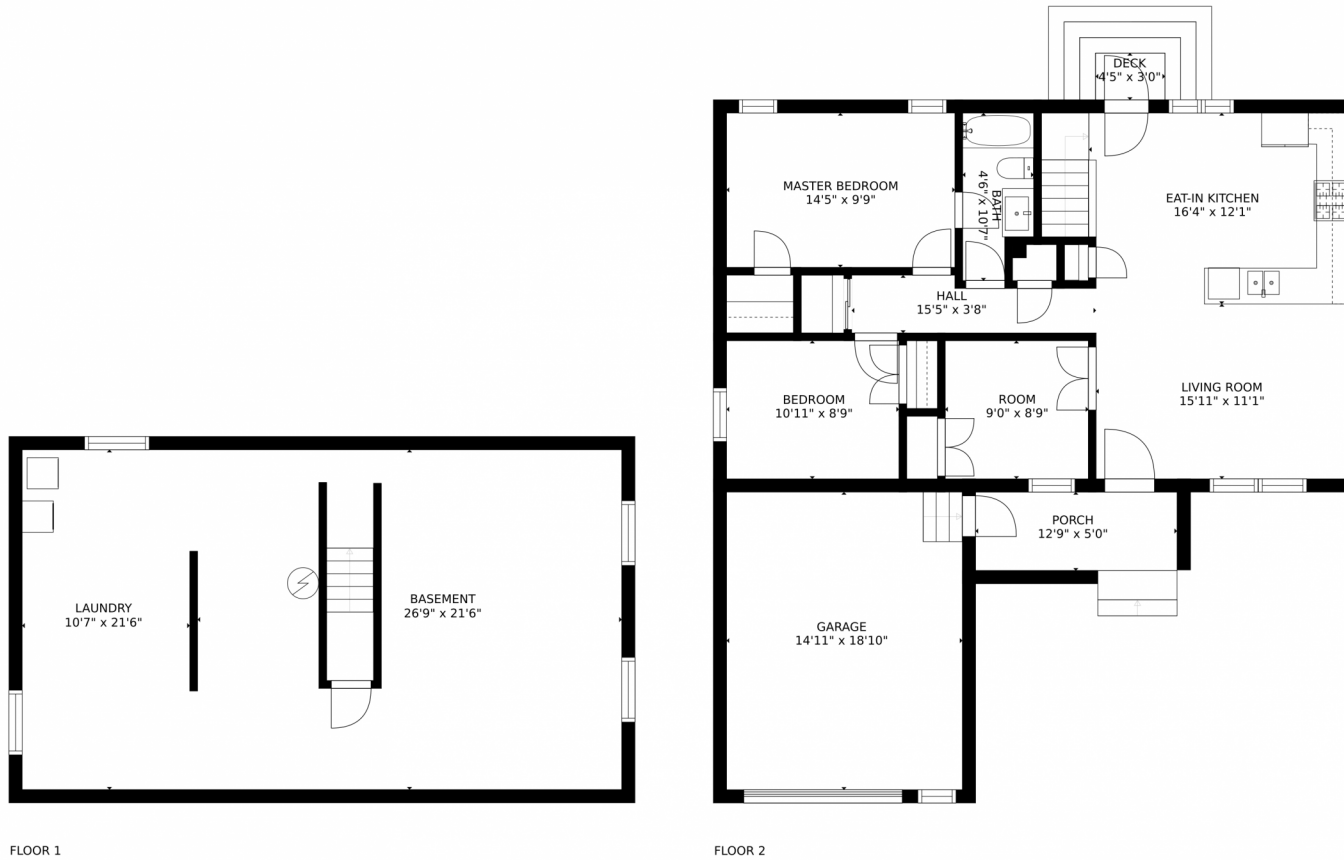

GROSS INTERNAL AREA
FLOOR 1: 813 sq. ft, FLOOR 2: 907 sq. ft
EXCLUDED AREAS: , DECK: 13 sq. ft
PORCH: 63 sq. ft, GARAGE: 280 sq. ft
TOTAL: 1720 sq. ft
SIZES AND DIMENSIONS ARE APPROXIMATE, ACTUAL MAY VARY.

Disclaimer: Sizes and Dimensions are Approximate, Actual May Vary.

Taylor Haas
303-665-7368
taylorh@coloradorpm.com
<https://www.coloradorpm.com/available-rental-properties-denver>

GROSS INTERNAL AREA
FLOOR 1: 813 sq. ft, FLOOR 2: 907 sq. ft
EXCLUDED AREAS: , DECK: 13 sq. ft
PORCH: 63 sq. ft, GARAGE: 280 sq. ft
TOTAL: 1720 sq. ft
SIZES AND DIMENSIONS ARE APPROXIMATE, ACTUAL MAY VARY.