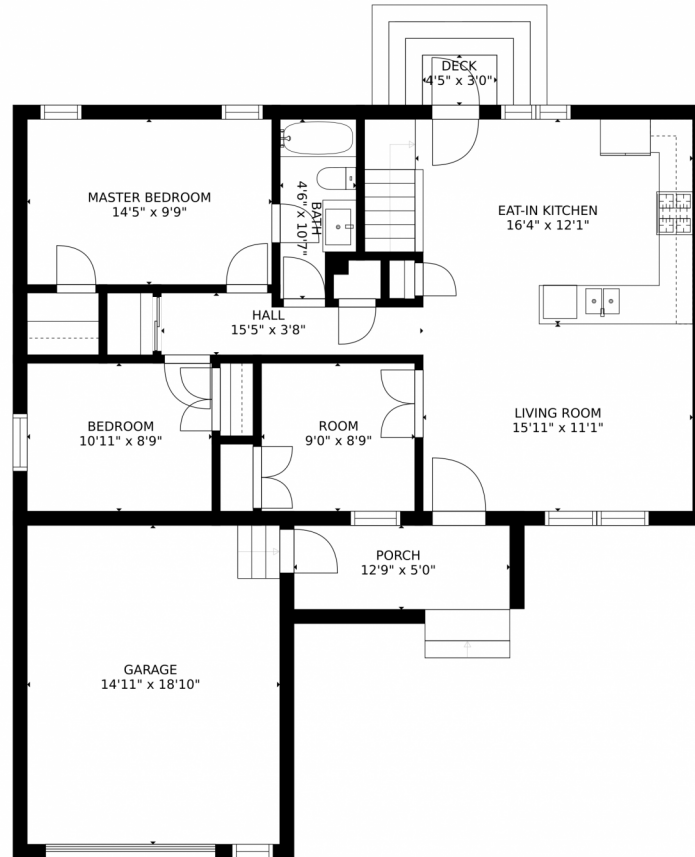

Single Family

1800 SQFT

Taylor Haas

303-665-7368

taylorh@coloradorpm.com

<https://www.coloradorpm.com/available-rental-properties-denver>

Scan code
for more
property
details

1560 Bain Drive, Erie, CO 80516 – Main Level

GROSS INTERNAL AREA
FLOOR 1: 813 sq. ft, FLOOR 2: 907 sq. ft
EXCLUDED AREAS: , DECK: 13 sq. ft
PORCH: 63 sq. ft, GARAGE: 280 sq. ft
TOTAL: 1720 sq. ft
SIZES AND DIMENSIONS ARE APPROXIMATE, ACTUAL MAY VARY.

Disclaimer: Sizes and Dimensions are Approximate, Actual May Vary.

Taylor Haas
303-665-7368
taylorh@coloradorpm.com
<https://www.coloradorpm.com/available-rental-properties-denver>

GROSS INTERNAL AREA
FLOOR 1: 813 sq. ft, FLOOR 2: 907 sq. ft
EXCLUDED AREAS: , DECK: 13 sq. ft
PORCH: 63 sq. ft, GARAGE: 280 sq. ft
TOTAL: 1720 sq. ft
SIZES AND DIMENSIONS ARE APPROXIMATE, ACTUAL MAY VARY.