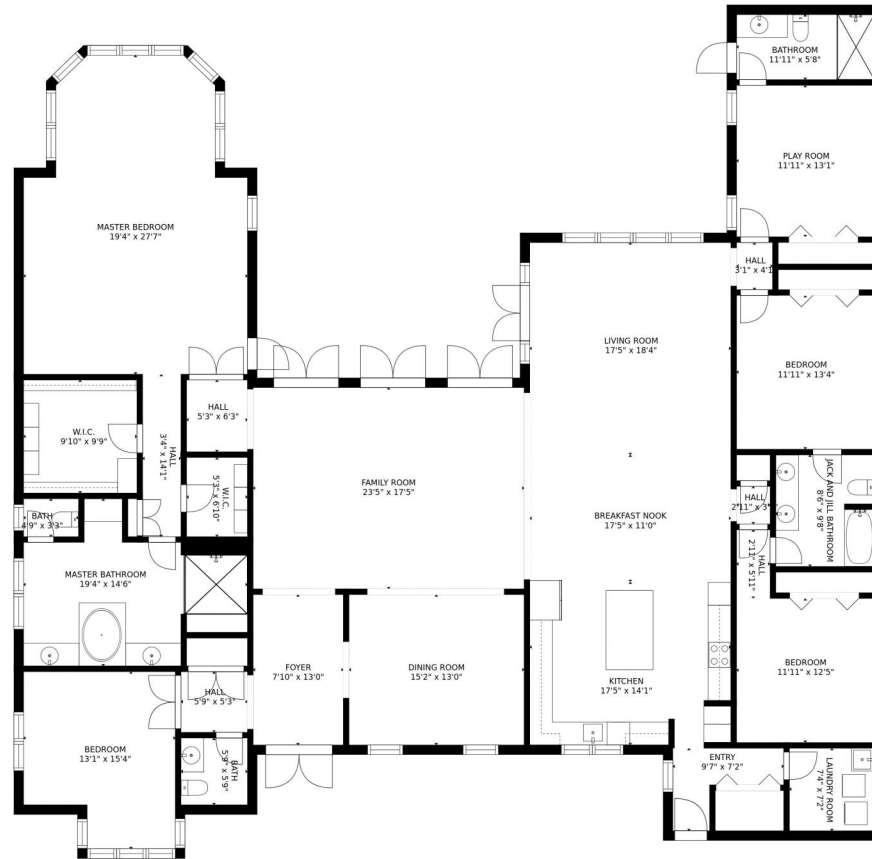

4415 Parkside Road
Davie, FL 33328

 Single Family

 3900 SQFT

 4 Beds

 4 Baths

Luis Nunez
954-594-0094
luisnunezrealestate@gmail.com

GROSS INTERNAL AREA
FLOOR 1: 3632 sq. ft
TOTAL: 3632 sq. ft
SIZES AND DIMENSIONS ARE APPROXIMATE, ACTUAL MAY VARY.

Disclaimer: Sizes and Dimensions are Approximate, Actual May Vary.

Luis Nunez
954-594-0094
luisnunezrealestate@gmail.com

Scan code
for more
property
details

SIZES AND DIMENSIONS ARE APPROXIMATE, ACTUAL MAY VARY.