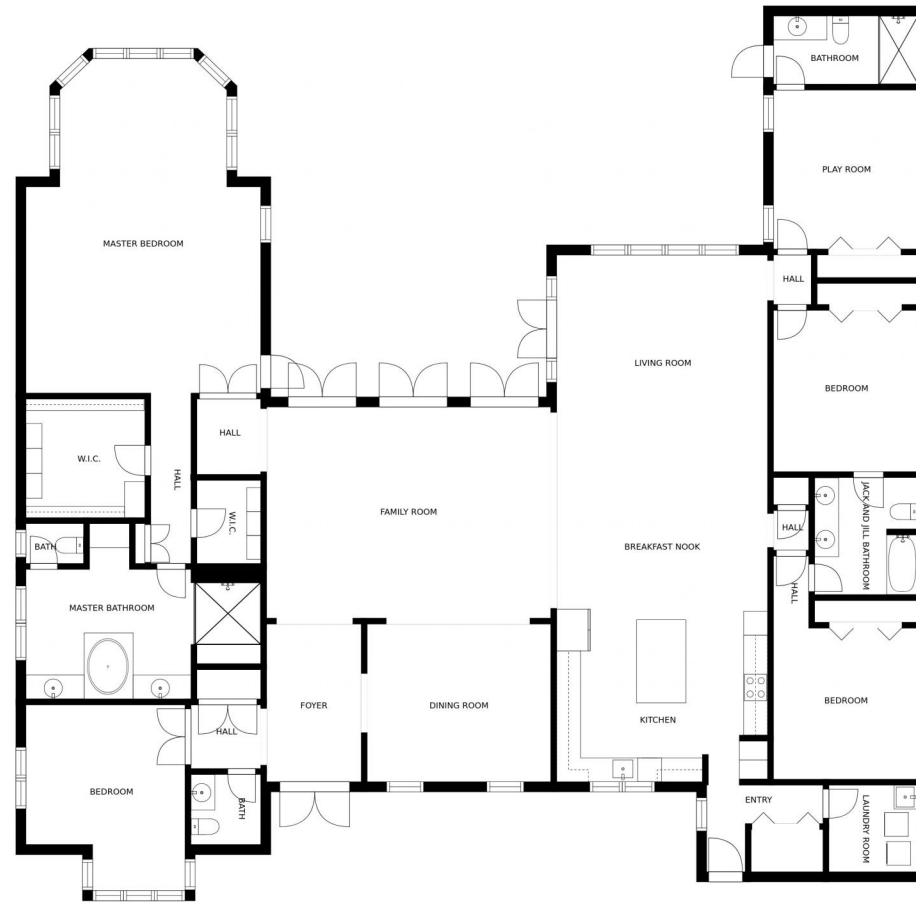

4415 Parkside Road
Davie, FL 33328

 Single Family

 3900 SQFT

 4 Beds

 4 Baths

Luis Nunez
954-594-0094
luisnunezrealestate@gmail.com

GROSS INTERNAL AREA
FLOOR 1: 3632 sq. ft
TOTAL: 3632 sq. ft
SIZES AND DIMENSIONS ARE APPROXIMATE, ACTUAL MAY VARY.

Disclaimer: Sizes and Dimensions are Approximate, Actual May Vary.

Luis Nunez
954-594-0094
luisnunezrealestate@gmail.com

Scan code
for more
property
details

SIZES AND DIMENSIONS ARE APPROXIMATE, ACTUAL MAY VARY.