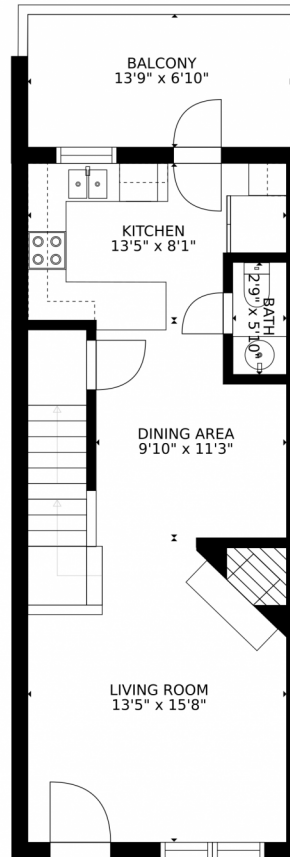

9404 West Ontario Drive
Littleton, CO 80128
COMMUNITY: Dutch Ridge

MLS # 55049331
PRICE \$330,000

 Townhouse

 1624 SQFT

 2 Beds

 3 Baths

PROPERTY DETAILS

Charming 2 story Dutch Ridge townhome with 2 beds, 3 baths! Enjoy mountain views and backing to open green space. New paint and carpet throughout the home. Beautiful stone fireplace to cozy up to and gather around. Spacious Master bedroom with vaulted ceilings, skylights, and 2 closets! Fully-finished walkout basement offering plenty of space for guests or rec room. Bathroom on each level. Entertain guests on the large back balcony while taking in the views. This home is perfect for first home buyers and/or investment.

Christie Lysaught
303-913-7539
clysought@livsir.com
<https://www.christielysaught.com/>

9404 West Ontario Drive, Littleton, CO 80128 – Lower Level

GROSS INTERNAL AREA
FLOOR 1: 480 sq. ft. FLOOR 2: 470 sq. ft.
FLOOR 3: 526 sq. ft. EXCLUDED AREAS:
PATIO: 72 sq. ft. BALCONY: 94 sq. ft.
TOTAL: 1476 sq. ft.
SIZES AND DIMENSIONS ARE APPROXIMATE, ACTUAL MAY VARY.

GROSS INTERNAL AREA
FLOOR 1: 480 sq. ft. FLOOR 2: 470 sq. ft.
FLOOR 3: 526 sq. ft. EXCLUDED AREAS:
PATIO: 72 sq. ft. BALCONY: 94 sq. ft.
TOTAL: 1476 sq. ft.
SIZES AND DIMENSIONS ARE APPROXIMATE, ACTUAL MAY VARY.

GROSS INTERNAL AREA
FLOOR 1: 480 sq. ft, FLOOR 2: 470 sq. ft
FLOOR 3: 526 sq. ft, EXCLUDED AREAS:
PATIO: 72 sq. ft, BALCONY: 94 sq. ft
TOTAL: 1476 sq. ft
SIZES AND DIMENSIONS ARE APPROXIMATE, ACTUAL MAY VARY.