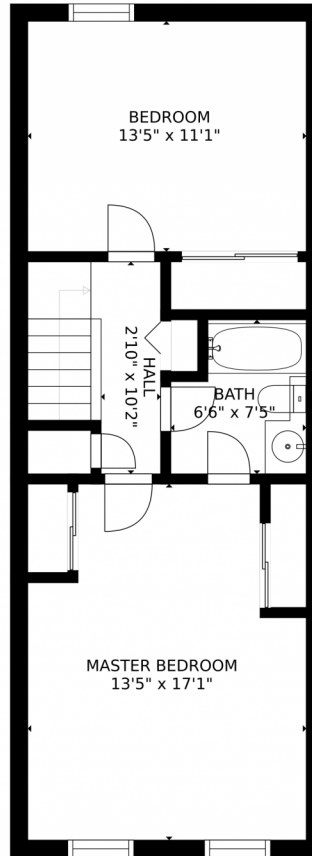

Christie Lysaught
303-913-7539
clysought@livsir.com
<https://www.christielysaught.com/>

9404 West Ontario Drive, Littleton, CO 80128 – Lower Level

GROSS INTERNAL AREA
FLOOR 1: 480 sq. ft. FLOOR 2: 470 sq. ft.
FLOOR 3: 526 sq. ft. EXCLUDED AREAS:
PATIO: 72 sq. ft. BALCONY: 94 sq. ft.
TOTAL: 1476 sq. ft.
SIZES AND DIMENSIONS ARE APPROXIMATE, ACTUAL MAY VARY.

GROSS INTERNAL AREA
FLOOR 1: 480 sq. ft. FLOOR 2: 470 sq. ft.
FLOOR 3: 526 sq. ft. EXCLUDED AREAS:
PATIO: 72 sq. ft. BALCONY: 94 sq. ft.
TOTAL: 1476 sq. ft.
SIZES AND DIMENSIONS ARE APPROXIMATE, ACTUAL MAY VARY.

GROSS INTERNAL AREA
FLOOR 1: 480 sq. ft, FLOOR 2: 470 sq. ft
FLOOR 3: 526 sq. ft, EXCLUDED AREAS:
PATIO: 72 sq. ft, BALCONY: 94 sq. ft
TOTAL: 1476 sq. ft
SIZES AND DIMENSIONS ARE APPROXIMATE, ACTUAL MAY VARY.