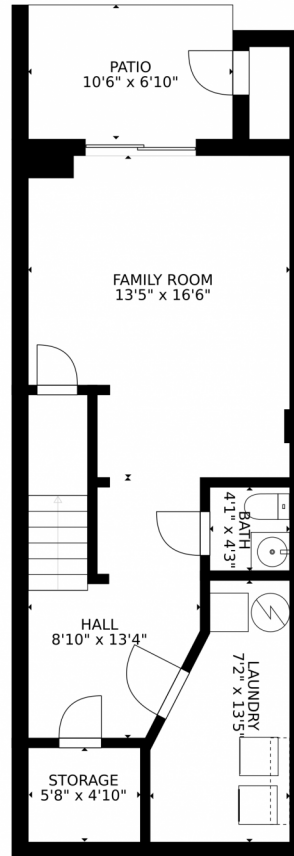

9404 West Ontario Drive
Littleton, CO 80128
COMMUNITY: Dutch Ridge

MLS # 55049331
PRICE \$330,000

 Townhouse

 1624 SQFT

 2 Beds

 3 Baths

PROPERTY DETAILS

Charming 2 story Dutch Ridge townhome with 2 beds, 3 baths! Enjoy mountain views and backing to open green space. New paint and carpet throughout the home. Beautiful stone fireplace to cozy up to and gather around. Spacious Master bedroom with vaulted ceilings, skylights, and 2 closets! Fully-finished walkout basement offering plenty of space for guests or rec room. Bathroom on each level. Entertain guests on the large back balcony while taking in the views. This home is perfect for first home buyers and/or investment.

Christie Lysaught
303-913-7539
clysought@livsir.com
<https://www.christielysaught.com/>

9404 West Ontario Drive, Littleton, CO 80128 – Lower Level

GROSS INTERNAL AREA
FLOOR 1: 480 sq. ft. FLOOR 2: 470 sq. ft.
FLOOR 3: 526 sq. ft. EXCLUDED AREAS:
PATIO: 72 sq. ft. BALCONY: 94 sq. ft.
TOTAL: 1476 sq. ft.
SIZES AND DIMENSIONS ARE APPROXIMATE, ACTUAL MAY VARY.

GROSS INTERNAL AREA
FLOOR 1: 480 sq. ft. FLOOR 2: 470 sq. ft.
FLOOR 3: 526 sq. ft. EXCLUDED AREAS:
PATIO: 72 sq. ft. BALCONY: 94 sq. ft.
TOTAL: 1476 sq. ft.
SIZES AND DIMENSIONS ARE APPROXIMATE, ACTUAL MAY VARY.

GROSS INTERNAL AREA
FLOOR 1: 480 sq. ft, FLOOR 2: 470 sq. ft
FLOOR 3: 526 sq. ft, EXCLUDED AREAS:
PATIO: 72 sq. ft, BALCONY: 94 sq. ft
TOTAL: 1476 sq. ft
SIZES AND DIMENSIONS ARE APPROXIMATE, ACTUAL MAY VARY.