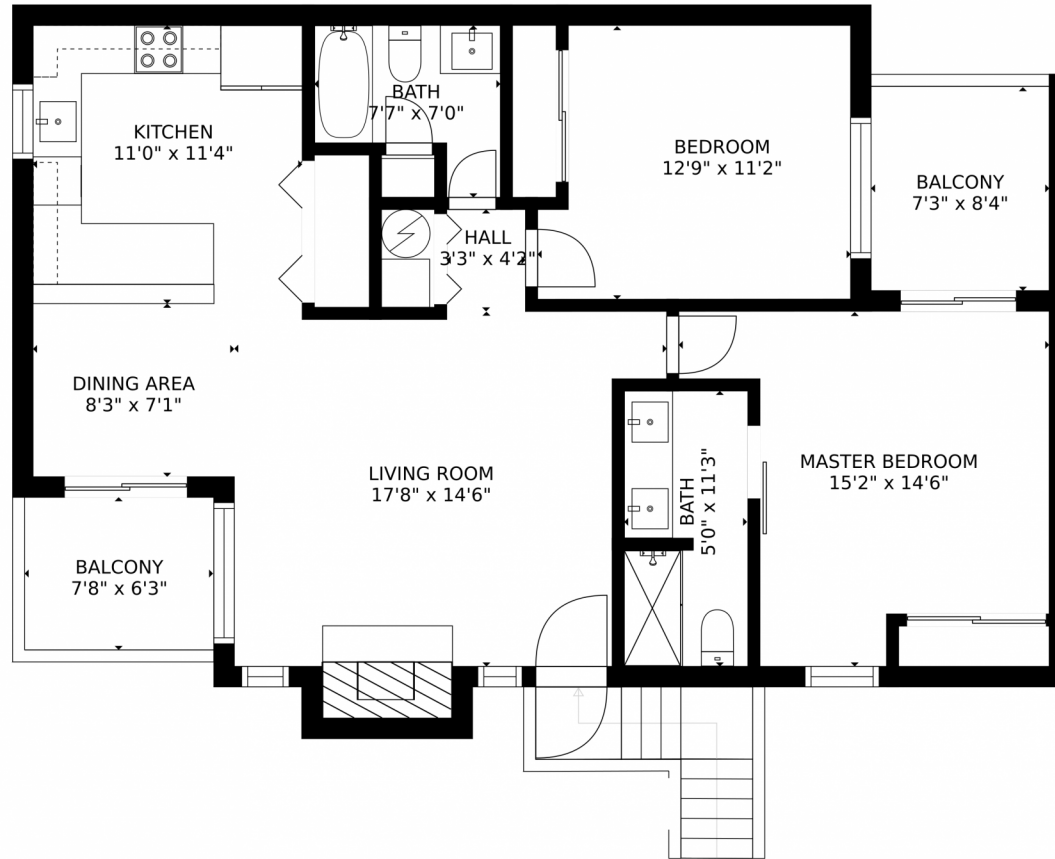

Single Family

1060 SQFT

**Taylor Haas**

303-665-7368

taylorh@coloradorpm.com

<https://www.coloradorpm.com/available-rental-properties-denver>

Scan code  
for more  
property  
details

9544 West 89th Circle, Westminster, CO 80021 – All Levels

GROSS INTERNAL AREA  
FLOOR 1: 977 sq. ft. EXCLUDED AREAS:  
BALCONY: 109 sq. ft  
TOTAL: 977 sq. ft  
SIZES AND DIMENSIONS ARE APPROXIMATE, ACTUAL MAY VARY.

Disclaimer: Sizes and Dimensions are Approximate, Actual May Vary.