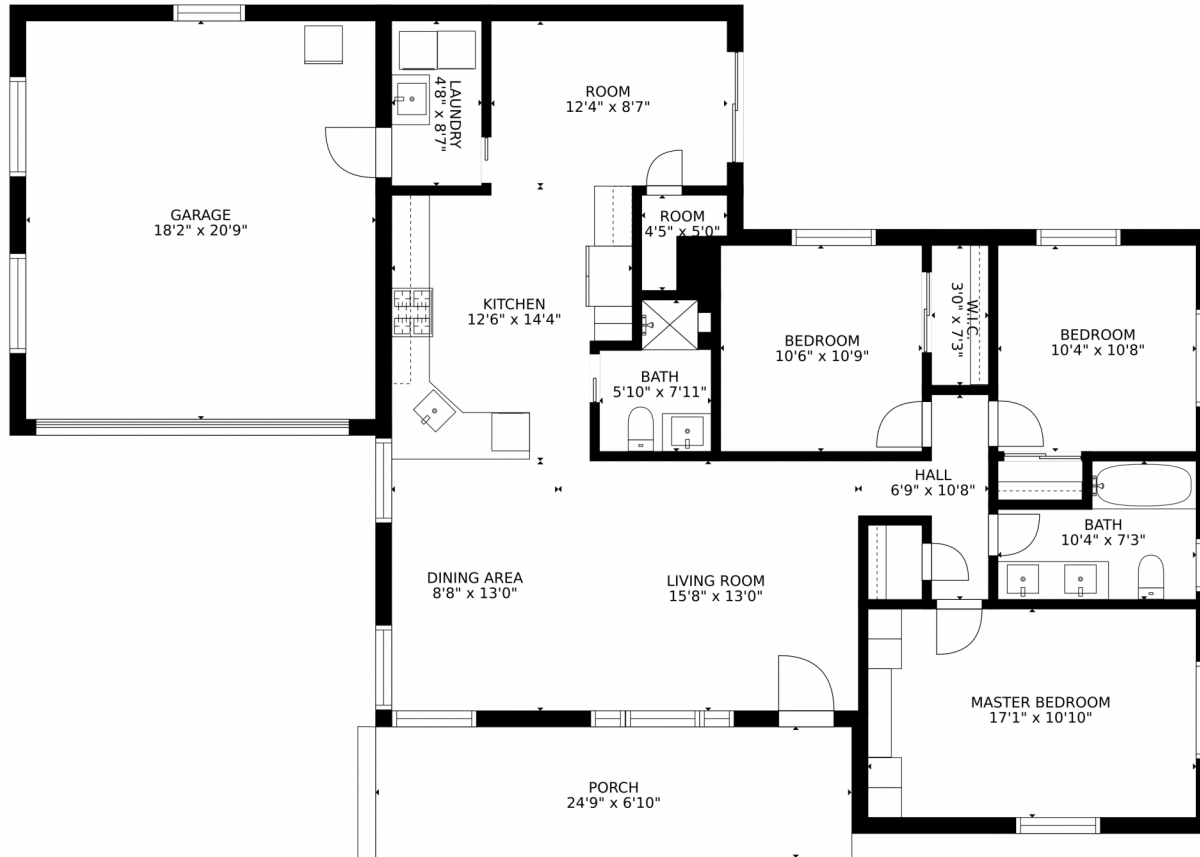

Single Family

1214 SQFT

Lauren Weiss
720-485-1500
lauren@laurenweiss.com
<https://www.laurenweiss.com>

Scan code
for more
property
details

GROSS INTERNAL AREA
FLOOR 1: 1315 sq. ft. EXCLUDED AREAS:
PORCH: 170 sq. ft. GARAGE: 378 sq. ft.
TOTAL: 1315 sq. ft.
SIZES AND DIMENSIONS ARE APPROXIMATE, ACTUAL MAY VARY.