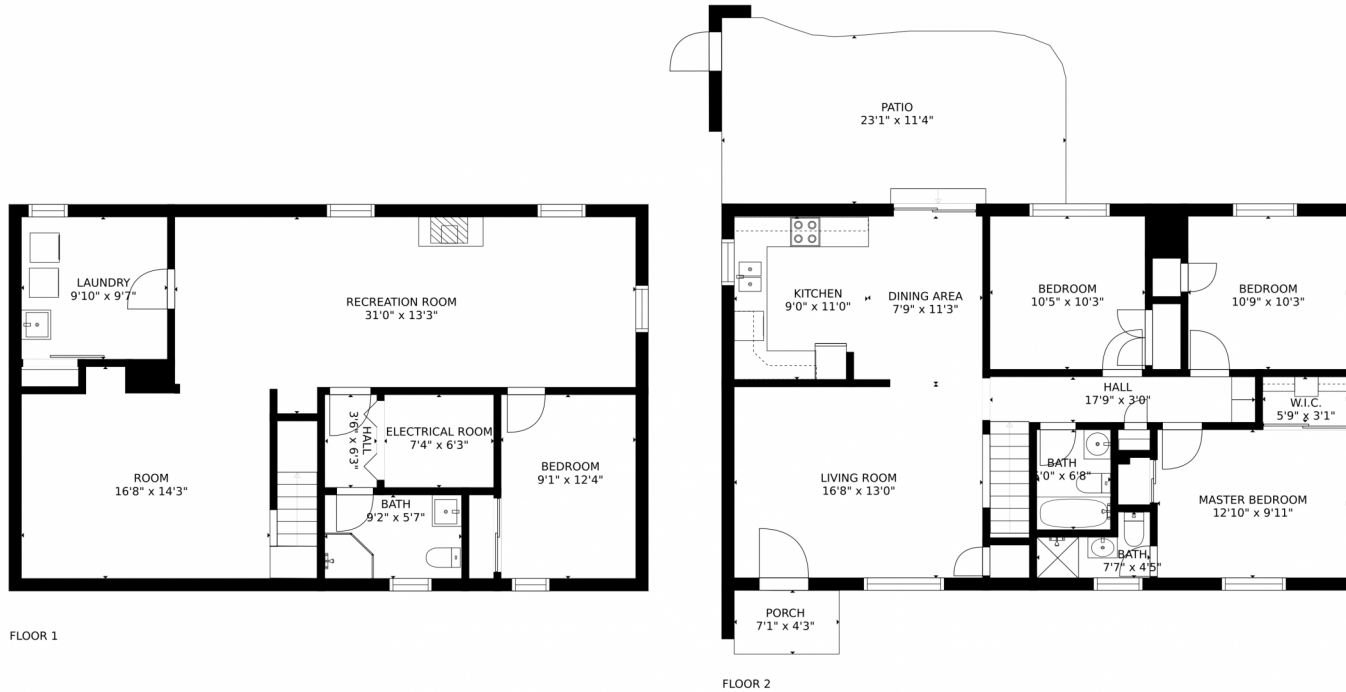

Single Family

2236 SQFT

Taylor Haas

303-665-7368

taylorh@coloradorpm.com

<https://www.coloradorpm.com/available-rental-properties-denver>

Scan code
for more
property
details

1369 South Allison Street, Lakewood, CO 80232 – All Levels

GROSS INTERNAL AREA
FLOOR 1: 1002 sq. ft, FLOOR 2: 1002 sq. ft
EXCLUDED AREAS: , PATIO: 267 sq. ft
PORCH: 30 sq. ft
TOTAL: 2004 sq. ft
SIZES AND DIMENSIONS ARE APPROXIMATE, ACTUAL MAY VARY.

Disclaimer: Sizes and Dimensions are Approximate, Actual May Vary.

Taylor Haas
303-665-7368
taylorh@coloradorpm.com
<https://www.coloradorpm.com/available-rental-properties-denver>

1369 South Allison Street, Lakewood, CO 80232 – Main Level

GROSS INTERNAL AREA
FLOOR 1: 1002 sq. ft, FLOOR 2: 1002 sq. ft
EXCLUDED AREAS: , PATIO: 267 sq. ft
PORCH: 30 sq. ft
TOTAL: 2004 sq. ft
SIZES AND DIMENSIONS ARE APPROXIMATE, ACTUAL MAY VARY.