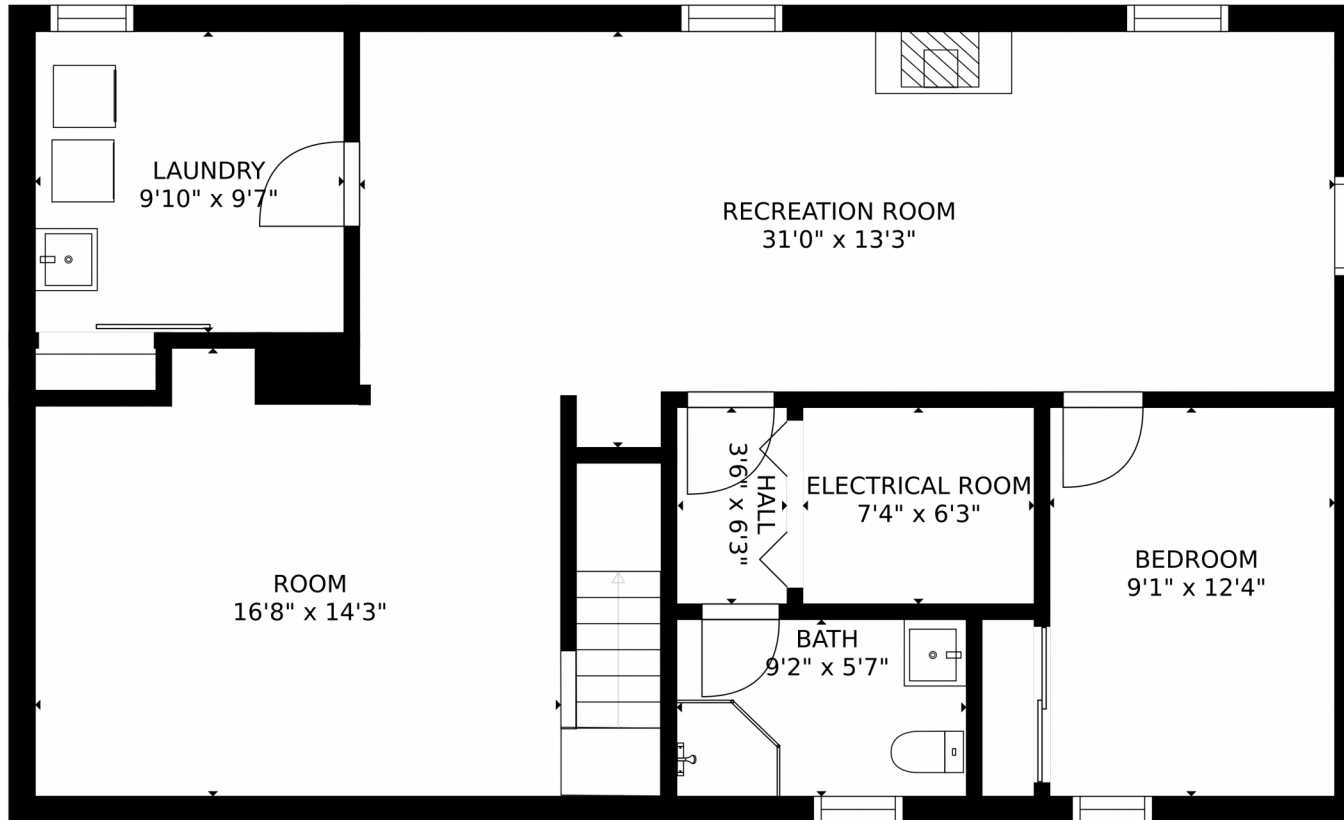

GROSS INTERNAL AREA
FLOOR 1: 1002 sq. ft, FLOOR 2: 1002 sq. ft
EXCLUDED AREAS: , PATIO: 267 sq. ft
PORCH: 30 sq. ft
TOTAL: 2004 sq. ft
SIZES AND DIMENSIONS ARE APPROXIMATE, ACTUAL MAY VARY.

Disclaimer: Sizes and Dimensions are Approximate, Actual May Vary.

Taylor Haas
303-665-7368
taylorh@coloradorpm.com
<https://www.coloradorpm.com/available-rental-properties-denver>

1369 South Allison Street, Lakewood, CO 80232 – Main Level

GROSS INTERNAL AREA
FLOOR 1: 1002 sq. ft, FLOOR 2: 1002 sq. ft
EXCLUDED AREAS: , PATIO: 267 sq. ft
PORCH: 30 sq. ft
TOTAL: 2004 sq. ft
SIZES AND DIMENSIONS ARE APPROXIMATE, ACTUAL MAY VARY.