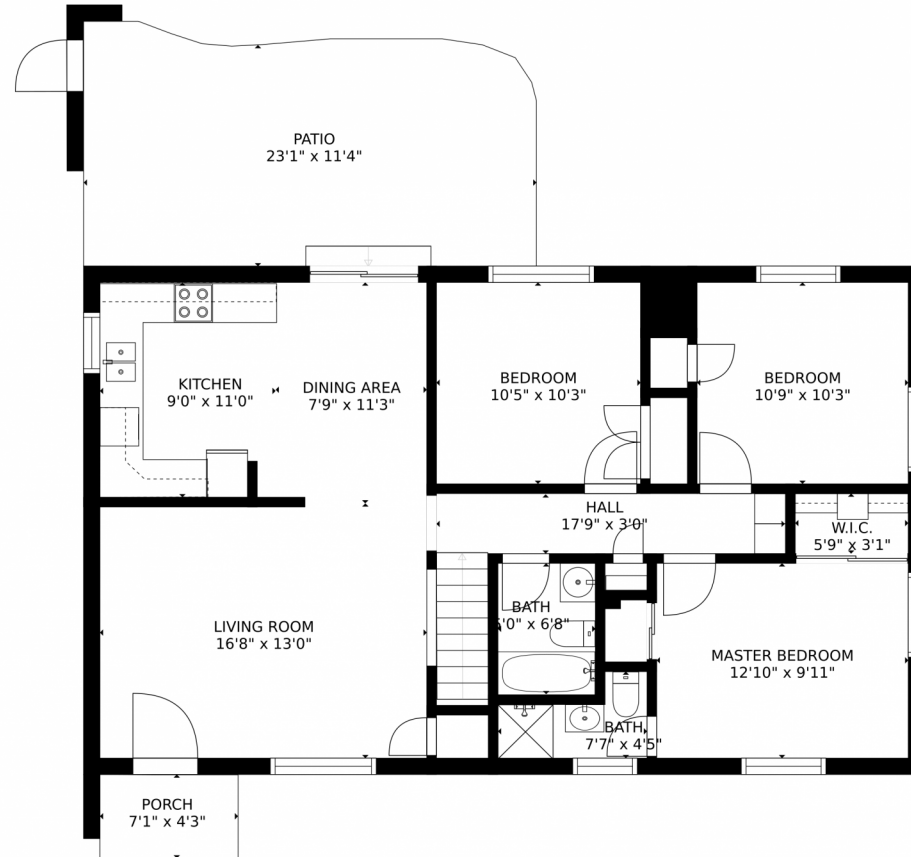

GROSS INTERNAL AREA
FLOOR 1: 1002 sq. ft, FLOOR 2: 1002 sq. ft
EXCLUDED AREAS: , PATIO: 267 sq. ft
PORCH: 30 sq. ft
TOTAL: 2004 sq. ft
SIZES AND DIMENSIONS ARE APPROXIMATE, ACTUAL MAY VARY.

Disclaimer: Sizes and Dimensions are Approximate, Actual May Vary.

Taylor Haas
303-665-7368
taylorh@coloradorpm.com
<https://www.coloradorpm.com/available-rental-properties-denver>

1369 South Allison Street, Lakewood, CO 80232 – Main Level

GROSS INTERNAL AREA
FLOOR 1: 1002 sq. ft, FLOOR 2: 1002 sq. ft
EXCLUDED AREAS: , PATIO: 267 sq. ft
PORCH: 30 sq. ft
TOTAL: 2004 sq. ft
SIZES AND DIMENSIONS ARE APPROXIMATE, ACTUAL MAY VARY.