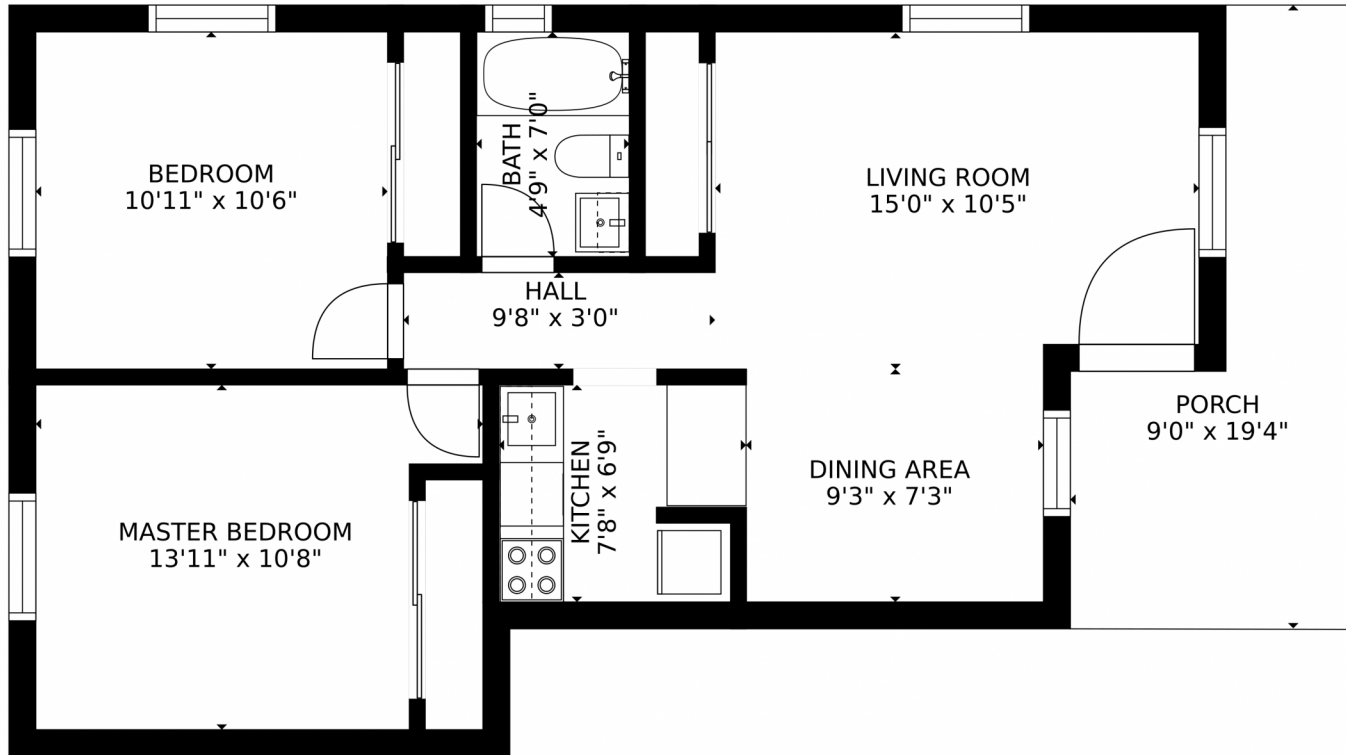

 Single Family  720 SQFT

Taylor Haas
303-665-7368
taylorh@coloradorpm.com
<https://www.coloradorpm.com/available-rental-properties-denver>

GROSS INTERNAL AREA
FLOOR 1: 656 sq. ft. EXCLUDED AREAS:
PORCH: 120 sq. ft.
TOTAL: 656 sq. ft.
SIZES AND DIMENSIONS ARE APPROXIMATE, ACTUAL MAY VARY.