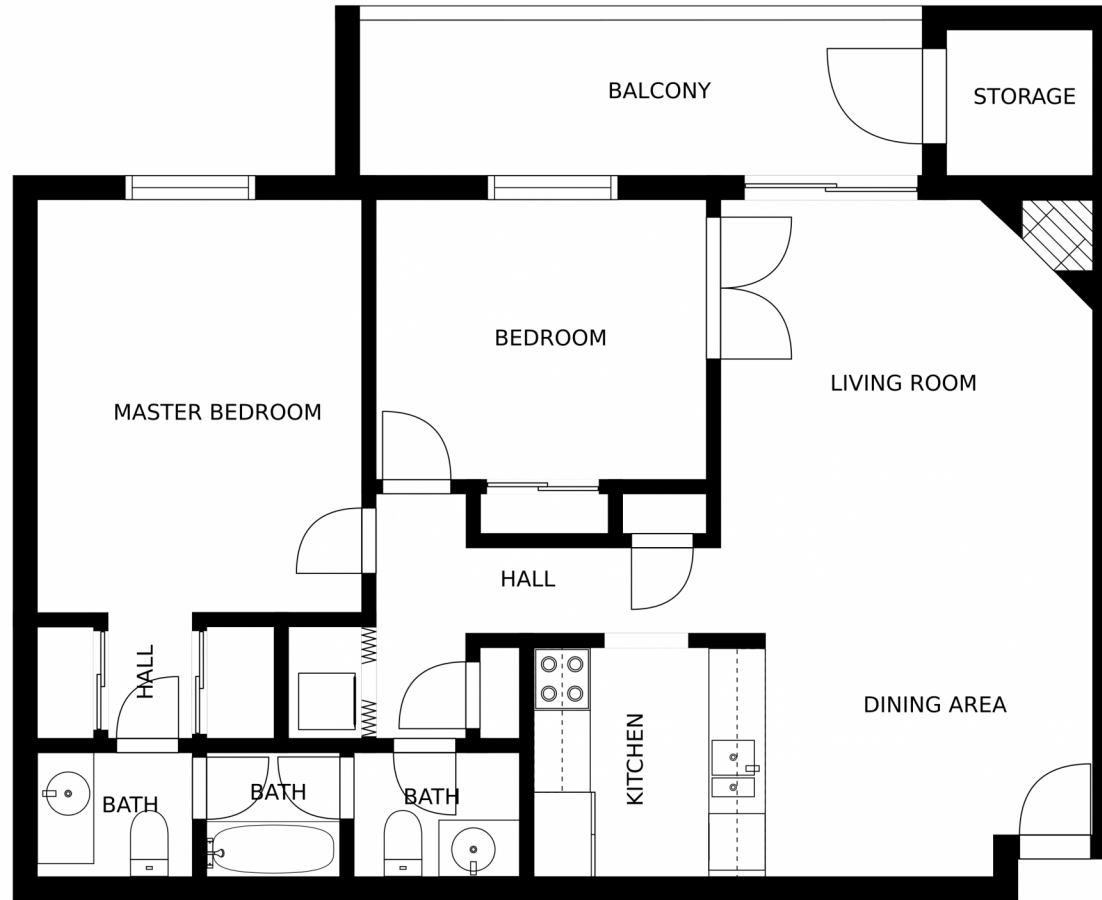

14760 East Kentucky Drive, Aurora, CO 80012 – Floorplan

SIZES AND DIMENSIONS ARE APPROXIMATE, ACTUAL MAY VARY.

Disclaimer: Sizes and Dimensions are Approximate, Actual May Vary.

**Kate Hotchkiss**  
720-272-4029  
kate@denverluxliving.com  
<http://www.denverluxliving.com>

# 14760 East Kentucky Drive, Aurora, CO 80012 – Floorplan (Dimensions)

GROSS INTERNAL AREA  
FLOOR 1: 891 sq. ft. EXCLUDED AREAS:  
BALCONY: 107 sq. ft  
TOTAL: 891 sq. ft  
SIZES AND DIMENSIONS ARE APPROXIMATE, ACTUAL MAY VARY.