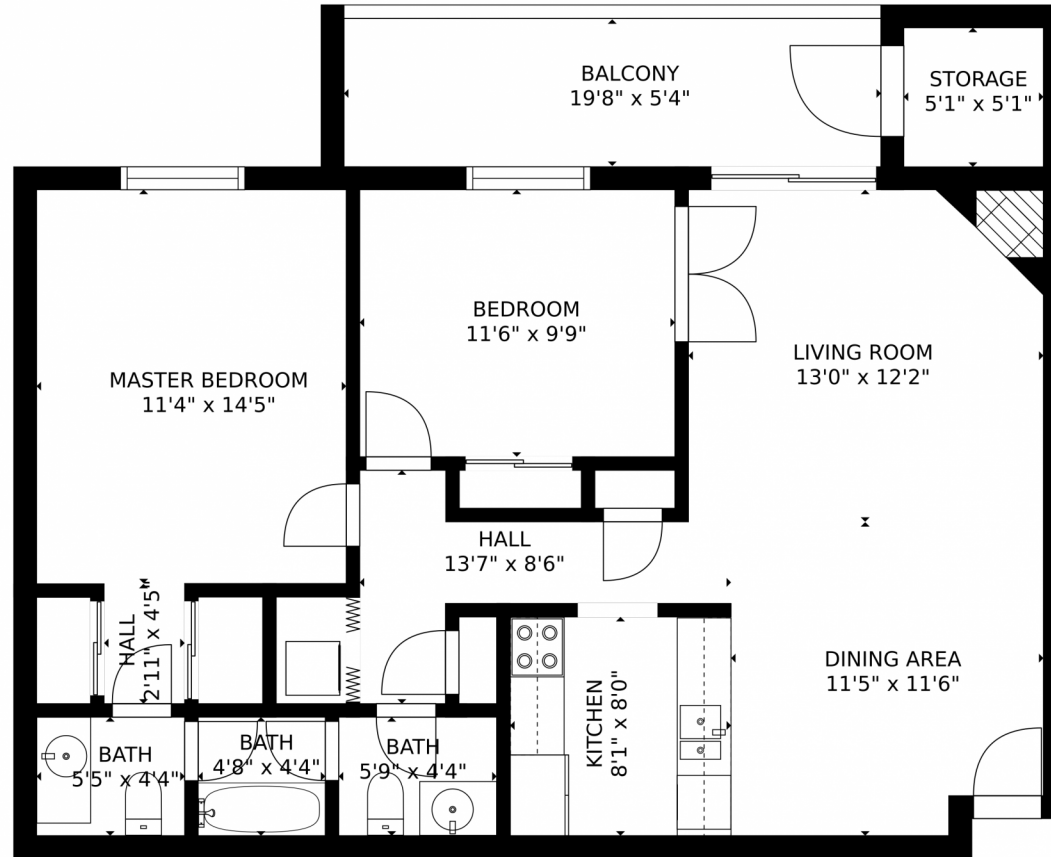

14760 East Kentucky Drive, Aurora, CO 80012 – Floorplan

SIZES AND DIMENSIONS ARE APPROXIMATE, ACTUAL MAY VARY.

Disclaimer: Sizes and Dimensions are Approximate, Actual May Vary.

**Kate Hotchkiss**  
720-272-4029  
kate@denverluxliving.com  
<http://www.denverluxliving.com>

# 14760 East Kentucky Drive, Aurora, CO 80012 – Floorplan (Dimensions)

GROSS INTERNAL AREA  
FLOOR 1: 891 sq. ft. EXCLUDED AREAS:  
BALCONY: 107 sq. ft  
TOTAL: 891 sq. ft  
SIZES AND DIMENSIONS ARE APPROXIMATE, ACTUAL MAY VARY.