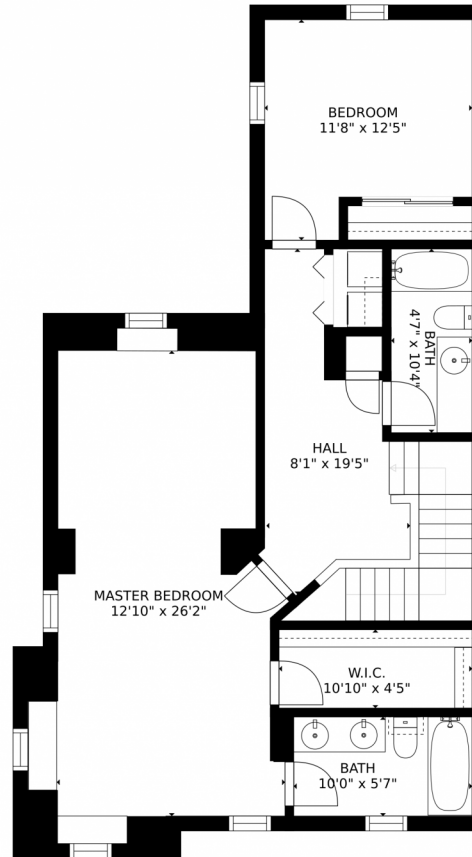

Single Family

1573 SQFT

Taylor Haas

303-665-7368

taylorh@coloradorpm.com

<https://www.coloradorpm.com/available-rental-properties-denver>

Scan code
for more
property
details

GROSS INTERNAL AREA
FLOOR 1: 570 sq. ft, FLOOR 2: 867 sq. ft
EXCLUDED AREAS: , DECK: 97 sq. ft
PORCH: 87 sq. ft, GARAGE: 355 sq. ft
TOTAL: 1437 sq. ft
SIZES AND DIMENSIONS ARE APPROXIMATE, ACTUAL MAY VARY.

6371 South Potomac Street, Englewood, CO 80111 – 2nd Level

GROSS INTERNAL AREA
FLOOR 1: 570 sq. ft, FLOOR 2: 867 sq. ft
EXCLUDED AREAS: , DECK: 97 sq. ft
PORCH: 87 sq. ft, GARAGE: 355 sq. ft
TOTAL: 1437 sq. ft
SIZES AND DIMENSIONS ARE APPROXIMATE, ACTUAL MAY VARY.

6371 South Potomac Street, Englewood, CO 80111 – All Levels

GROSS INTERNAL AREA
FLOOR 1: 570 sq. ft, FLOOR 2: 867 sq. ft
EXCLUDED AREAS: , DECK: 97 sq. ft
PORCH: 87 sq. ft, GARAGE: 355 sq. ft
TOTAL: 1437 sq. ft
SIZES AND DIMENSIONS ARE APPROXIMATE, ACTUAL MAY VARY.