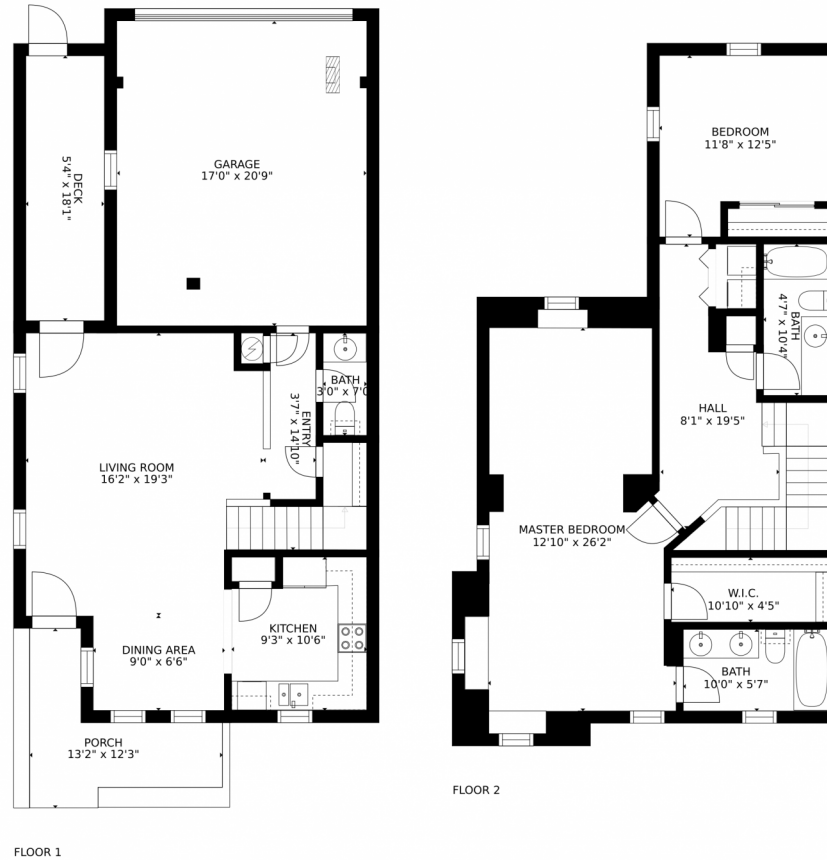

Single Family

1573 SQFT

Taylor Haas

303-665-7368

taylorh@coloradorpm.com

<https://www.coloradorpm.com/available-rental-properties-denver>

Scan code
for more
property
details

GROSS INTERNAL AREA
FLOOR 1: 570 sq. ft, FLOOR 2: 867 sq. ft
EXCLUDED AREAS: , DECK: 97 sq. ft
PORCH: 87 sq. ft, GARAGE: 355 sq. ft
TOTAL: 1437 sq. ft
SIZES AND DIMENSIONS ARE APPROXIMATE, ACTUAL MAY VARY.

6371 South Potomac Street, Englewood, CO 80111 – 2nd Level

GROSS INTERNAL AREA
FLOOR 1: 570 sq. ft, FLOOR 2: 867 sq. ft
EXCLUDED AREAS: , DECK: 97 sq. ft
PORCH: 87 sq. ft, GARAGE: 355 sq. ft
TOTAL: 1437 sq. ft
SIZES AND DIMENSIONS ARE APPROXIMATE, ACTUAL MAY VARY.

6371 South Potomac Street, Englewood, CO 80111 – All Levels

GROSS INTERNAL AREA
FLOOR 1: 570 sq. ft, FLOOR 2: 867 sq. ft
EXCLUDED AREAS: , DECK: 97 sq. ft
PORCH: 87 sq. ft, GARAGE: 355 sq. ft
TOTAL: 1437 sq. ft
SIZES AND DIMENSIONS ARE APPROXIMATE, ACTUAL MAY VARY.