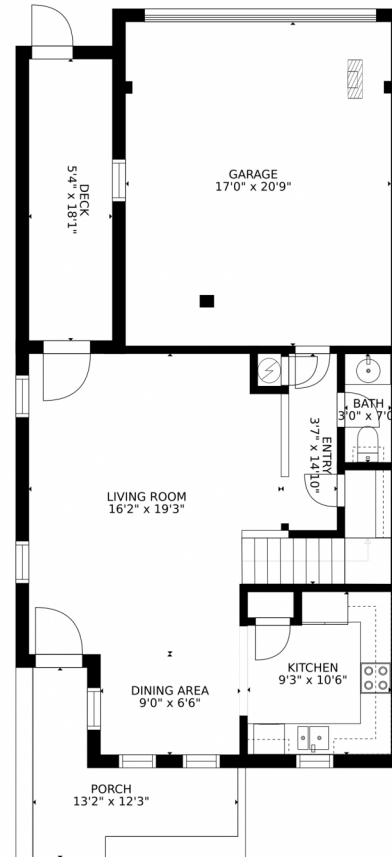

Single Family

1573 SQFT

Taylor Haas

303-665-7368

taylorh@coloradorpm.com

<https://www.coloradorpm.com/available-rental-properties-denver>

Scan code
for more
property
details

GROSS INTERNAL AREA
FLOOR 1: 570 sq. ft, FLOOR 2: 867 sq. ft
EXCLUDED AREAS: , DECK: 97 sq. ft
PORCH: 87 sq. ft, GARAGE: 355 sq. ft
TOTAL: 1437 sq. ft
SIZES AND DIMENSIONS ARE APPROXIMATE, ACTUAL MAY VARY.

6371 South Potomac Street, Englewood, CO 80111 – 2nd Level

GROSS INTERNAL AREA
FLOOR 1: 570 sq. ft, FLOOR 2: 867 sq. ft
EXCLUDED AREAS: , DECK: 97 sq. ft
PORCH: 87 sq. ft, GARAGE: 355 sq. ft
TOTAL: 1437 sq. ft
SIZES AND DIMENSIONS ARE APPROXIMATE, ACTUAL MAY VARY.

6371 South Potomac Street, Englewood, CO 80111 – All Levels

GROSS INTERNAL AREA
FLOOR 1: 570 sq. ft, FLOOR 2: 867 sq. ft
EXCLUDED AREAS: , DECK: 97 sq. ft
PORCH: 87 sq. ft, GARAGE: 355 sq. ft
TOTAL: 1437 sq. ft
SIZES AND DIMENSIONS ARE APPROXIMATE, ACTUAL MAY VARY.