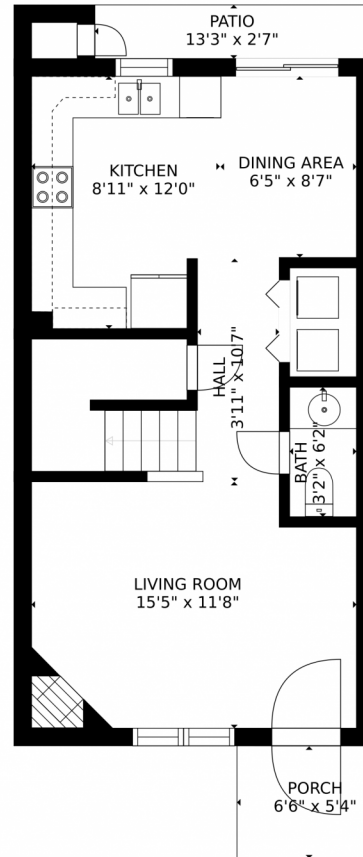

Single Family

1088 SQFT

Taylor Haas

303-665-7368

taylorh@coloradorpm.com

<https://www.coloradorpm.com/available-rental-properties-denver>

Scan code
for more
property
details

3098 West 107th Place, Westminster, CO 80031 – Main level

GROSS INTERNAL AREA
FLOOR 1: 481 sq. ft, FLOOR 2: 552 sq. ft
EXCLUDED AREAS: , PATIO: 34 sq. ft
PORCH: 35 sq. ft
TOTAL: 1033 sq. ft
SIZES AND DIMENSIONS ARE APPROXIMATE, ACTUAL MAY VARY.

Disclaimer: Sizes and Dimensions are Approximate, Actual May Vary.

Taylor Haas
303-665-7368
taylorh@coloradorpm.com
<https://www.coloradorpm.com/available-rental-properties-denver>

3098 West 107th Place, Westminster, CO 80031 – Upper Level

GROSS INTERNAL AREA
FLOOR 1: 481 sq. ft, FLOOR 2: 552 sq. ft
EXCLUDED AREAS: , PATIO: 34 sq. ft
PORCH: 35 sq. ft
TOTAL: 1033 sq. ft
SIZES AND DIMENSIONS ARE APPROXIMATE, ACTUAL MAY VARY.