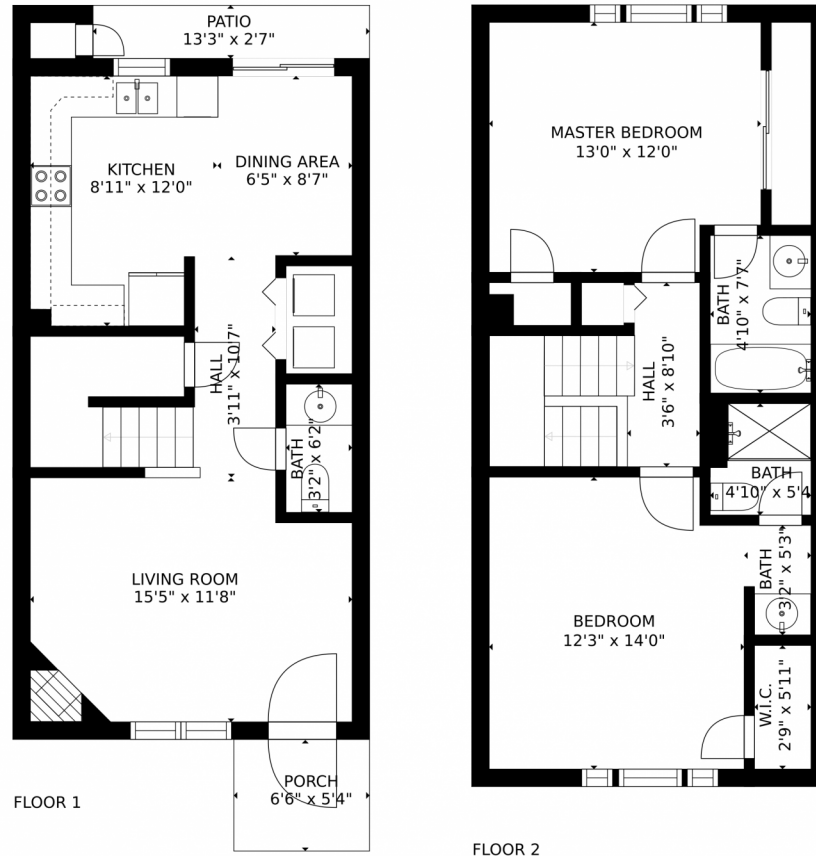

Single Family

1088 SQFT

Taylor Haas

303-665-7368

taylorh@coloradorpm.com

<https://www.coloradorpm.com/available-rental-properties-denver>

Scan code
for more
property
details

3098 West 107th Place, Westminster, CO 80031 – Main level

GROSS INTERNAL AREA
FLOOR 1: 481 sq. ft, FLOOR 2: 552 sq. ft
EXCLUDED AREAS: , PATIO: 34 sq. ft
PORCH: 35 sq. ft
TOTAL: 1033 sq. ft
SIZES AND DIMENSIONS ARE APPROXIMATE, ACTUAL MAY VARY.

Disclaimer: Sizes and Dimensions are Approximate, Actual May Vary.

Taylor Haas
303-665-7368
taylorh@coloradorpm.com
<https://www.coloradorpm.com/available-rental-properties-denver>

3098 West 107th Place, Westminster, CO 80031 – Upper Level

GROSS INTERNAL AREA
FLOOR 1: 481 sq. ft, FLOOR 2: 552 sq. ft
EXCLUDED AREAS: , PATIO: 34 sq. ft
PORCH: 35 sq. ft
TOTAL: 1033 sq. ft
SIZES AND DIMENSIONS ARE APPROXIMATE, ACTUAL MAY VARY.