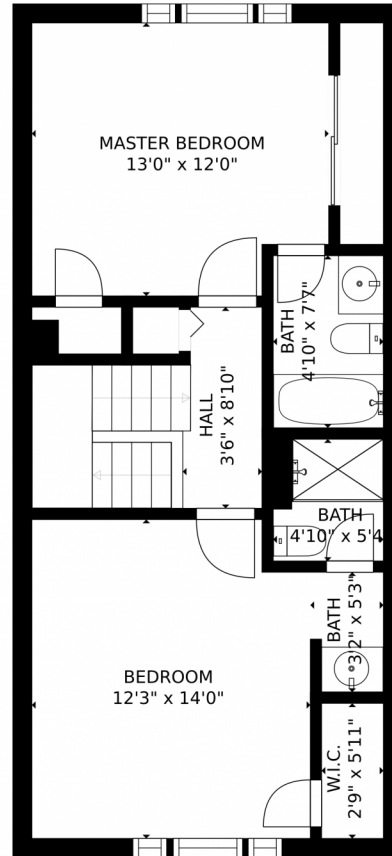

Single Family

1088 SQFT

Taylor Haas

303-665-7368

taylorh@coloradorpm.com

<https://www.coloradorpm.com/available-rental-properties-denver>

Scan code
for more
property
details

3098 West 107th Place, Westminster, CO 80031 – Main level

GROSS INTERNAL AREA
FLOOR 1: 481 sq. ft, FLOOR 2: 552 sq. ft
EXCLUDED AREAS: , PATIO: 34 sq. ft
PORCH: 35 sq. ft
TOTAL: 1033 sq. ft
SIZES AND DIMENSIONS ARE APPROXIMATE, ACTUAL MAY VARY.

Disclaimer: Sizes and Dimensions are Approximate, Actual May Vary.

Taylor Haas
303-665-7368
taylorh@coloradorpm.com
<https://www.coloradorpm.com/available-rental-properties-denver>

3098 West 107th Place, Westminster, CO 80031 – Upper Level

GROSS INTERNAL AREA
FLOOR 1: 481 sq. ft, FLOOR 2: 552 sq. ft
EXCLUDED AREAS: , PATIO: 34 sq. ft
PORCH: 35 sq. ft
TOTAL: 1033 sq. ft
SIZES AND DIMENSIONS ARE APPROXIMATE, ACTUAL MAY VARY.