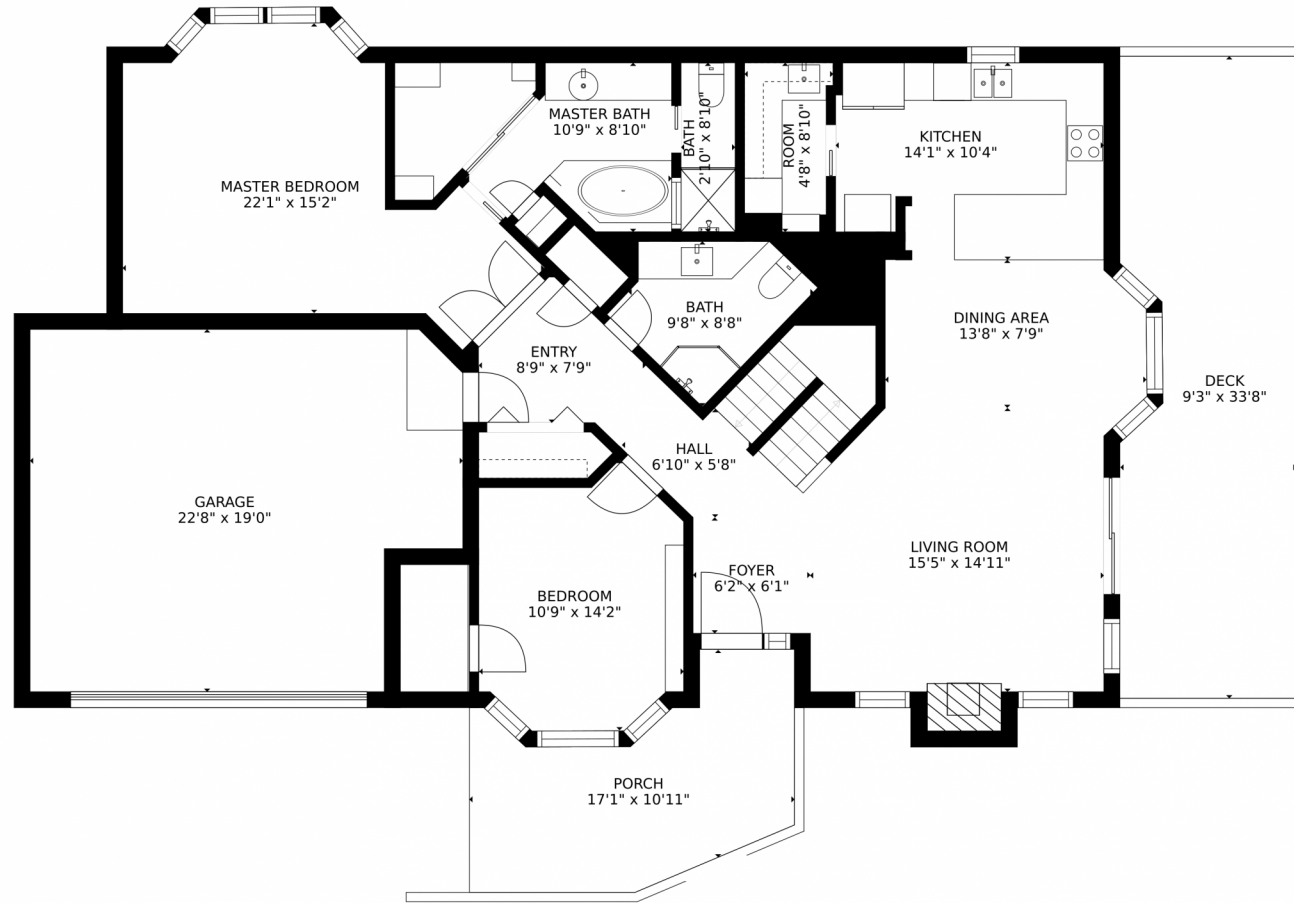

23569 Shingle Creek Road
Golden, CO 80401

Single Family

3000 SQFT

Terry Miller
720-394-2651
tmiller303re@gmail.com

Scan code
for more
property
details

23569 Shingle Creek Road, Golden, CO 80401 — Basement

SIZES AND DIMENSIONS ARE APPROXIMATE, ACTUAL MAY VARY.

Disclaimer: Sizes and Dimensions are Approximate, Actual May Vary.

Terry Miller
720-394-2651
tmiller303re@gmail.com

23569 Shingle Creek Road, Golden, CO 80401 – Main Floor

SIZES AND DIMENSIONS ARE APPROXIMATE, ACTUAL MAY VARY.

Disclaimer: Sizes and Dimensions are Approximate, Actual May Vary.

Terry Miller
720-394-2651
tmiller303re@gmail.com

SIZES AND DIMENSIONS ARE APPROXIMATE, ACTUAL MAY VARY.

Disclaimer: Sizes and Dimensions are Approximate, Actual May Vary.