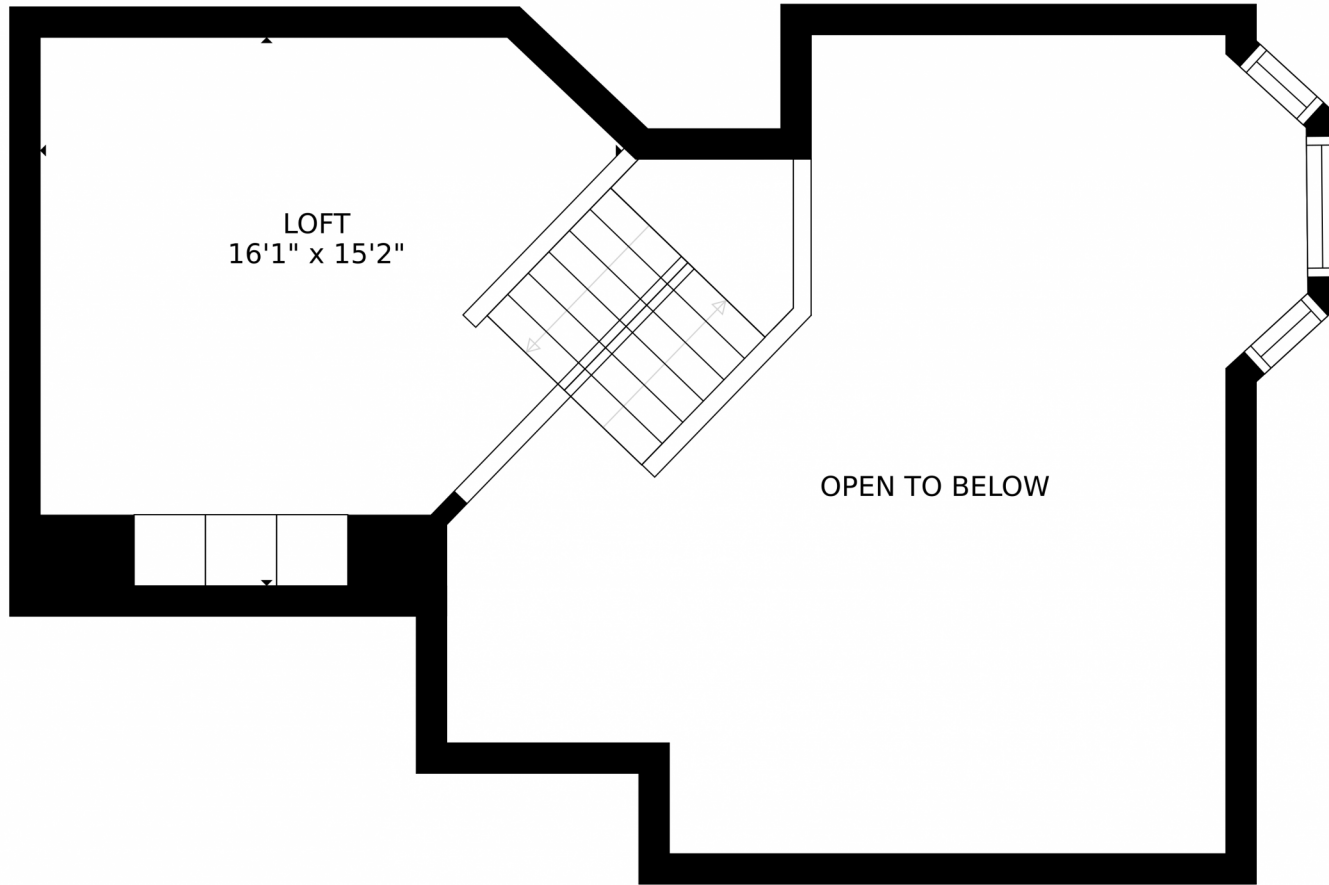

Disclaimer: Sizes and Dimensions are Approximate, Actual May Vary.

Terry Miller
720-394-2651
tmiller303re@gmail.com

23569 Shingle Creek Road, Golden, CO 80401 – Main Floor

SIZES AND DIMENSIONS ARE APPROXIMATE, ACTUAL MAY VARY.

Disclaimer: Sizes and Dimensions are Approximate, Actual May Vary.

Terry Miller
720-394-2651
tmiller303re@gmail.com

SIZES AND DIMENSIONS ARE APPROXIMATE, ACTUAL MAY VARY.

Disclaimer: Sizes and Dimensions are Approximate, Actual May Vary.