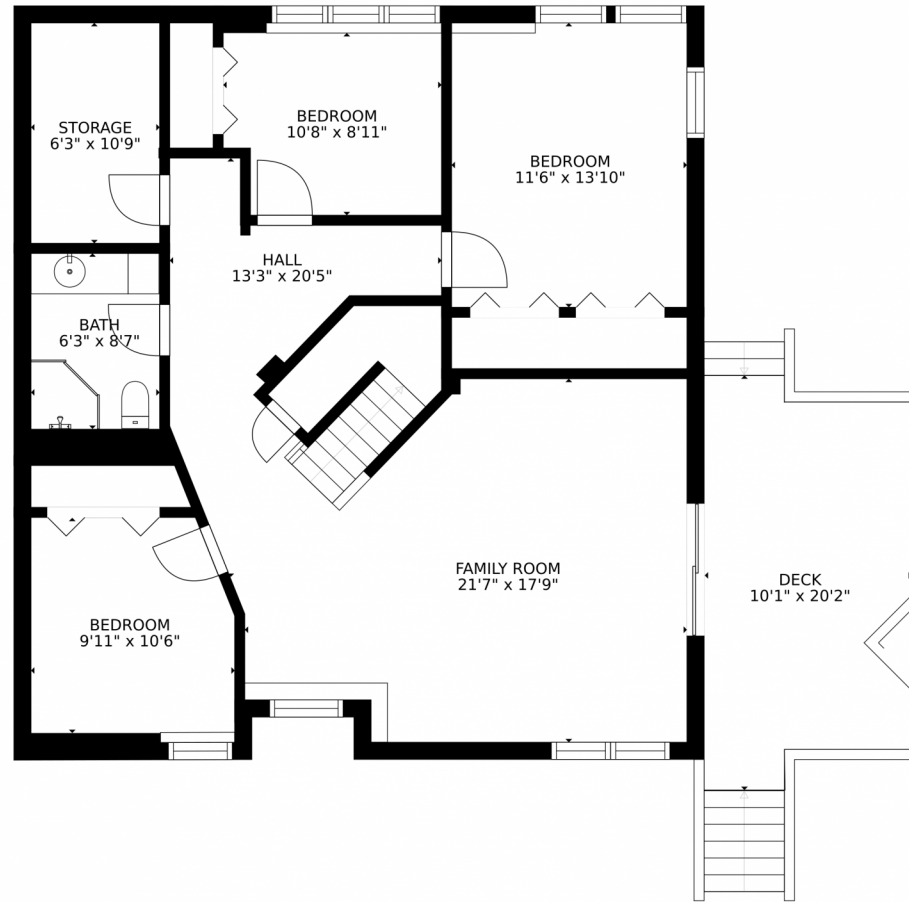

23569 Shingle Creek Road
Golden, CO 80401

Single Family

3000 SQFT

Terry Miller
720-394-2651
tmiller303re@gmail.com

Scan code
for more
property
details

23569 Shingle Creek Road, Golden, CO 80401 — Basement

SIZES AND DIMENSIONS ARE APPROXIMATE, ACTUAL MAY VARY.

Disclaimer: Sizes and Dimensions are Approximate, Actual May Vary.

Terry Miller
720-394-2651
tmiller303re@gmail.com

23569 Shingle Creek Road, Golden, CO 80401 – Main Floor

SIZES AND DIMENSIONS ARE APPROXIMATE, ACTUAL MAY VARY.

Disclaimer: Sizes and Dimensions are Approximate, Actual May Vary.

Terry Miller
720-394-2651
tmiller303re@gmail.com

SIZES AND DIMENSIONS ARE APPROXIMATE, ACTUAL MAY VARY.

Disclaimer: Sizes and Dimensions are Approximate, Actual May Vary.