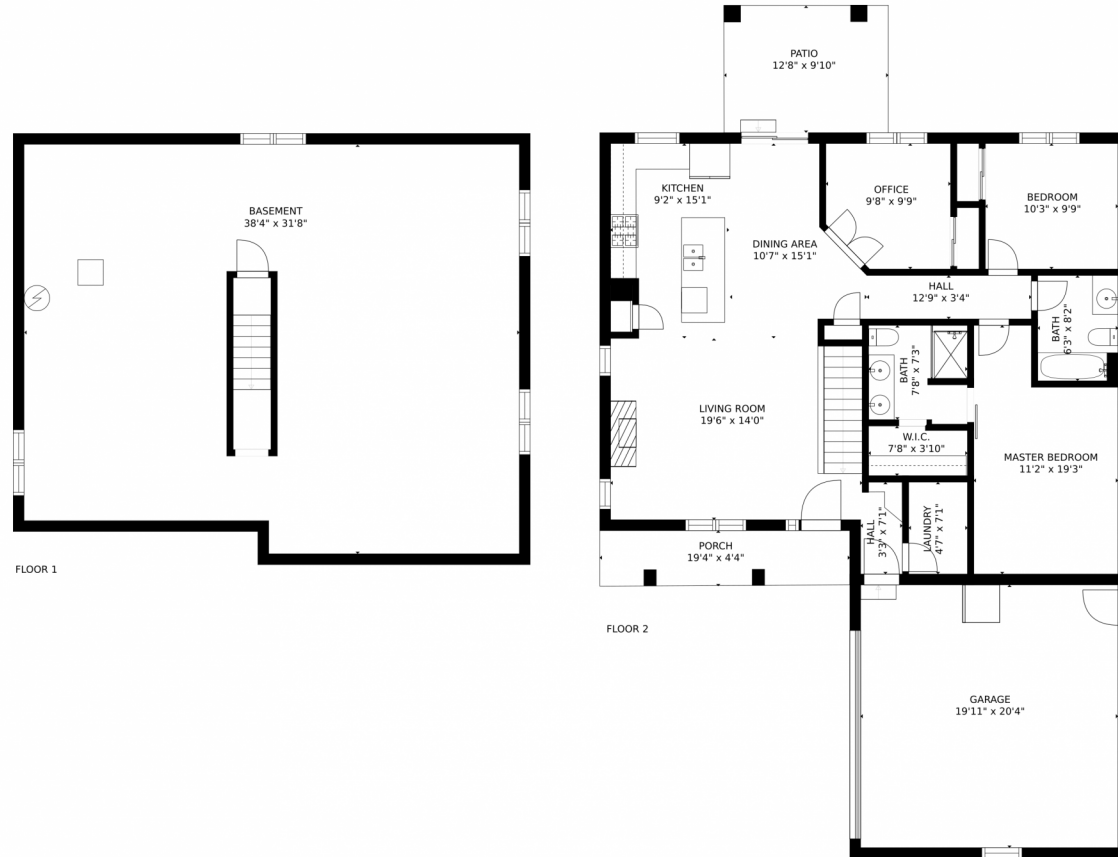

GROSS INTERNAL AREA
FLOOR 1: 1167 sq. ft, FLOOR 2: 1227 sq. ft
EXCLUDED AREAS: , PATIO: 125 sq. ft
PORCH: 82 sq. ft, GARAGE: 405 sq. ft
TOTAL: 2394 sq. ft
SIZES AND DIMENSIONS ARE APPROXIMATE, ACTUAL MAY VARY.