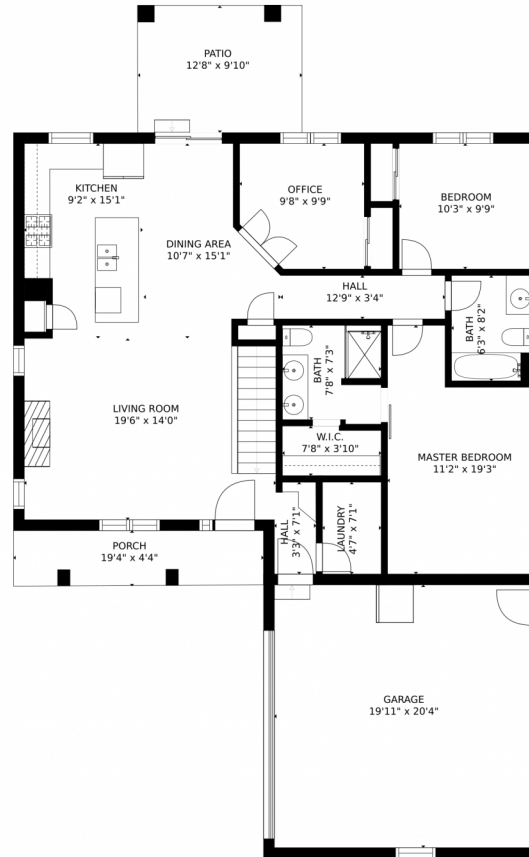

 Single Family

 1299 SQFT

 3 Beds

 2 Baths

 2 Car

Taylor Haas
303-665-7368
taylorh@coloradorpm.com
<https://www.coloradorpm.com/available-rental-properties-denver>

757 Callisto Drive, Loveland, CO 80537 – Main Level

GROSS INTERNAL AREA
FLOOR 1: 1167 sq. ft, FLOOR 2: 1227 sq. ft
EXCLUDED AREAS: , PATIO: 125 sq. ft
PORCH: 82 sq. ft, GARAGE: 405 sq. ft
TOTAL: 2394 sq. ft
SIZES AND DIMENSIONS ARE APPROXIMATE, ACTUAL MAY VARY.