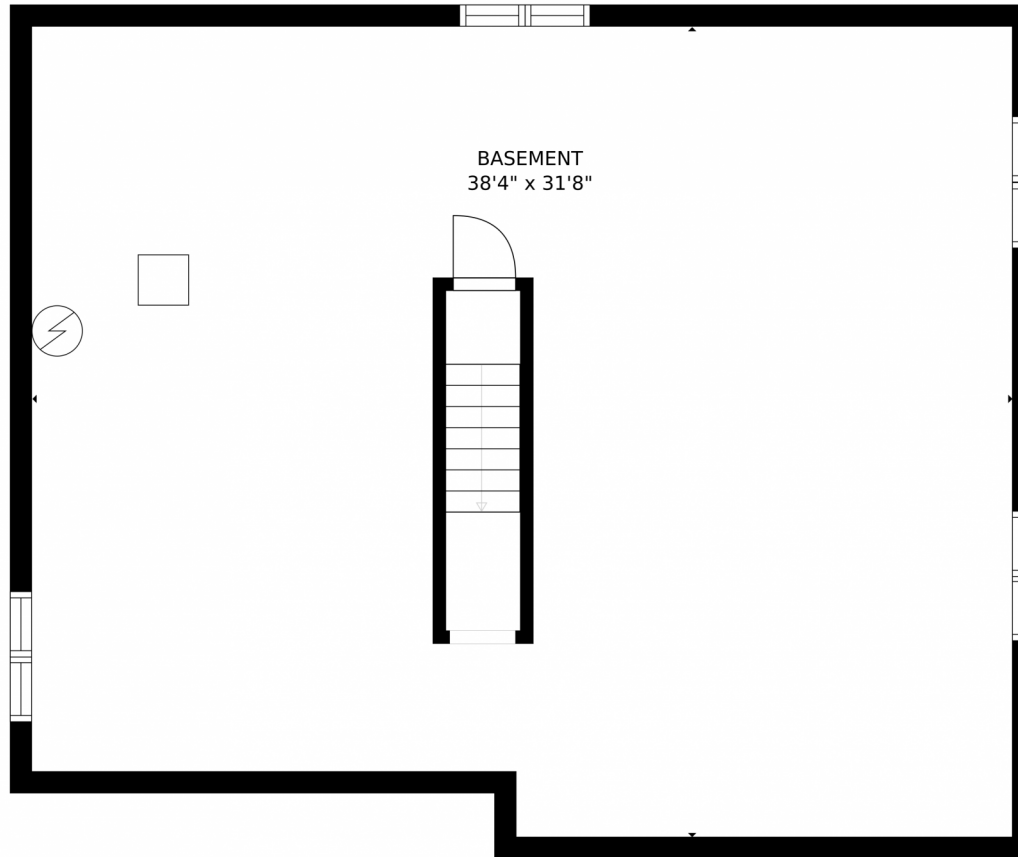

GROSS INTERNAL AREA
FLOOR 1: 1167 sq. ft, FLOOR 2: 1227 sq. ft
EXCLUDED AREAS: , PATIO: 125 sq. ft
PORCH: 82 sq. ft, GARAGE: 405 sq. ft
TOTAL: 2394 sq. ft
SIZES AND DIMENSIONS ARE APPROXIMATE, ACTUAL MAY VARY.