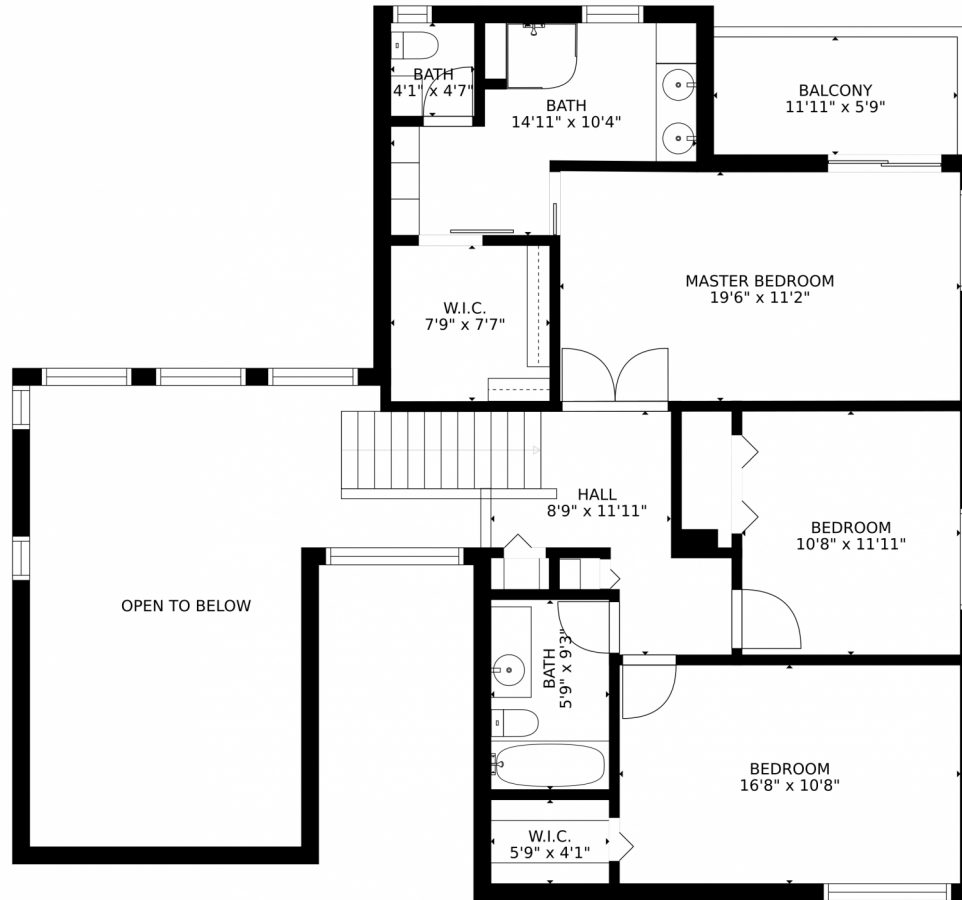

620 SW 101st Ave, Plantation, FL 33324 – 620 SW 101st Ave-Second Floor

SIZES AND DIMENSIONS ARE APPROXIMATE, ACTUAL MAY VARY.

Disclaimer: Sizes and Dimensions are Approximate, Actual May Vary.

Darlene Vlazny
954-295-0754
davrealtor@comcast.net