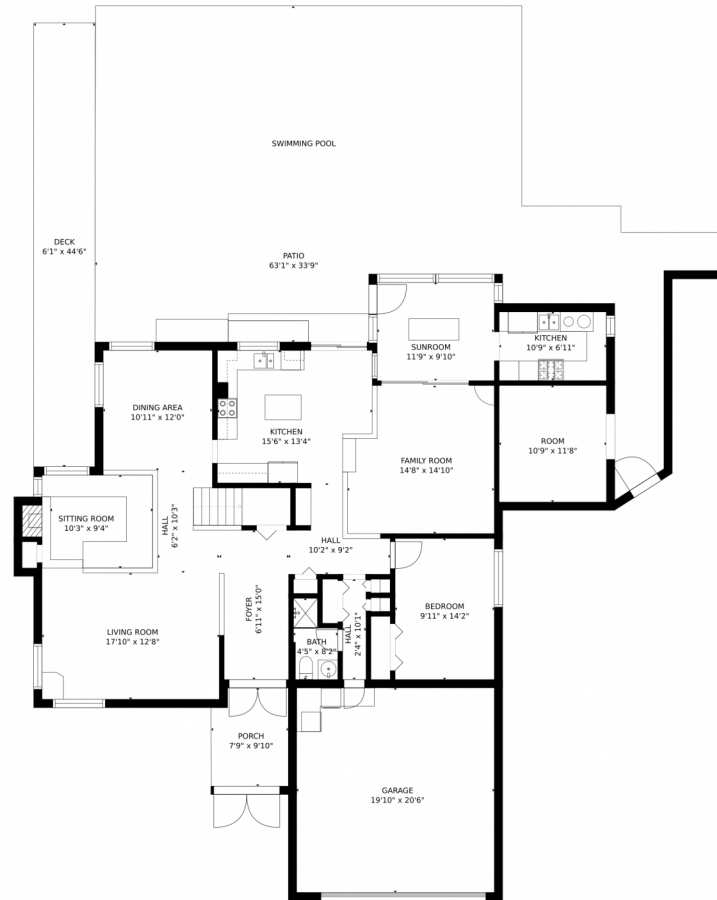

620 SW 101st Ave  
 Plantation, FL 33324  
 COMMUNITY: Pebble Creek / Jacaranda

MLS  
 # F10303286  
 PRICE \$888,888

Single Family    4 Beds    3 Baths    2 Car

Darlene Vlazny  
 954-295-0754  
 davrealtor@comcast.net

620 SW 101st Ave, Plantation, FL 33324 — 620 SW 101st Ave-First Floor

SIZES AND DIMENSIONS ARE APPROXIMATE, ACTUAL MAY VARY.

Disclaimer: Sizes and Dimensions are Approximate, Actual May Vary.

Darlene Vlazny  
954-295-0754  
davrealtor@comcast.net