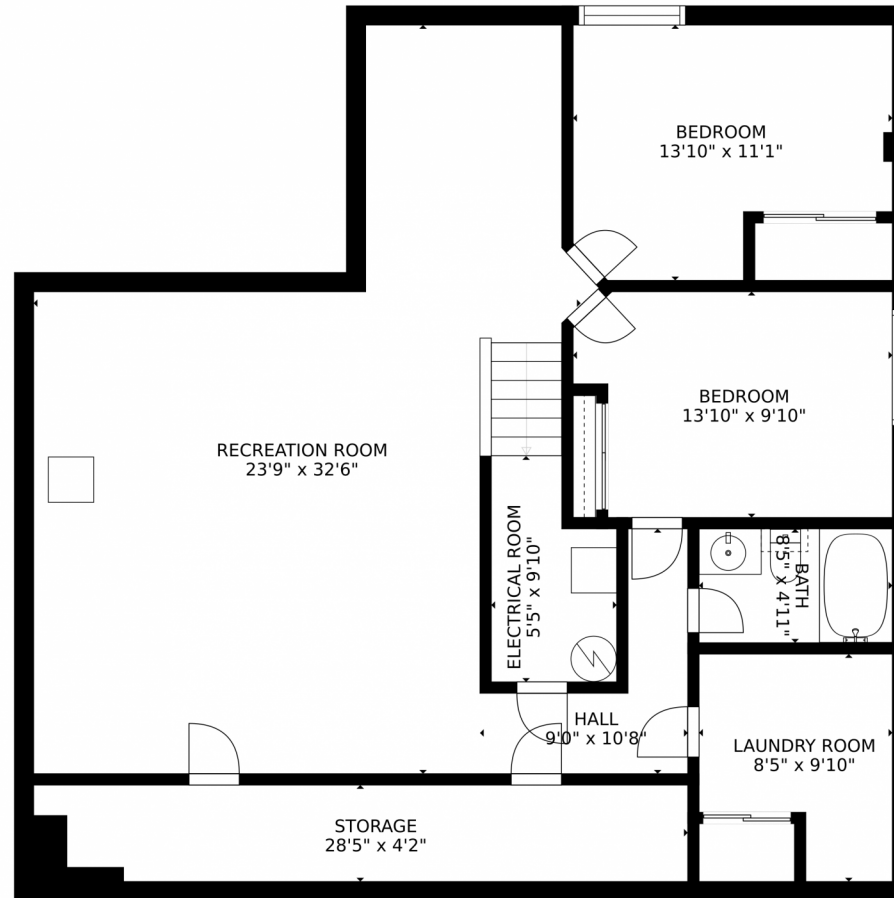

SIZES AND DIMENSIONS ARE APPROXIMATE, ACTUAL MAY VARY.

Disclaimer: Sizes and Dimensions are Approximate, Actual May Vary.

Raymond Vogel

720-600-3173

rvogel@kw.com

<https://conifermountainhomes.kw.com/>