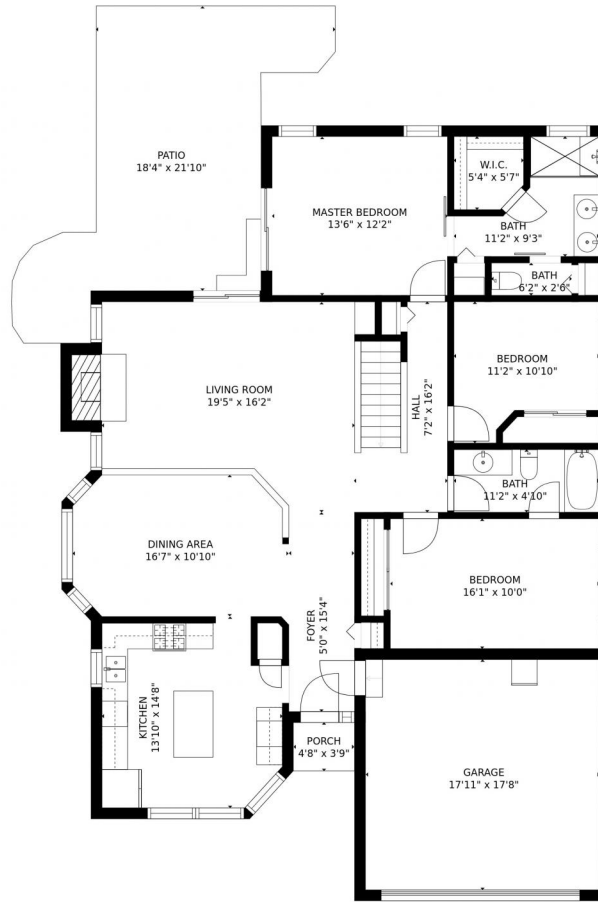

rvogel@kw.com

<https://conifermountainhomes.kw.com/>

SIZES AND DIMENSIONS ARE APPROXIMATE, ACTUAL MAY VARY.

Disclaimer: Sizes and Dimensions are Approximate, Actual May Vary.

Raymond Vogel

720-600-3173

rvogel@kw.com

<https://conifermountainhomes.kw.com/>

Scan code
for more
property
details

11340 W Fremont Avenue, Littleton, CO 80127 – 11340 11340 W Fremont Ave-Main Floor

SIZES AND DIMENSIONS ARE APPROXIMATE, ACTUAL MAY VARY.