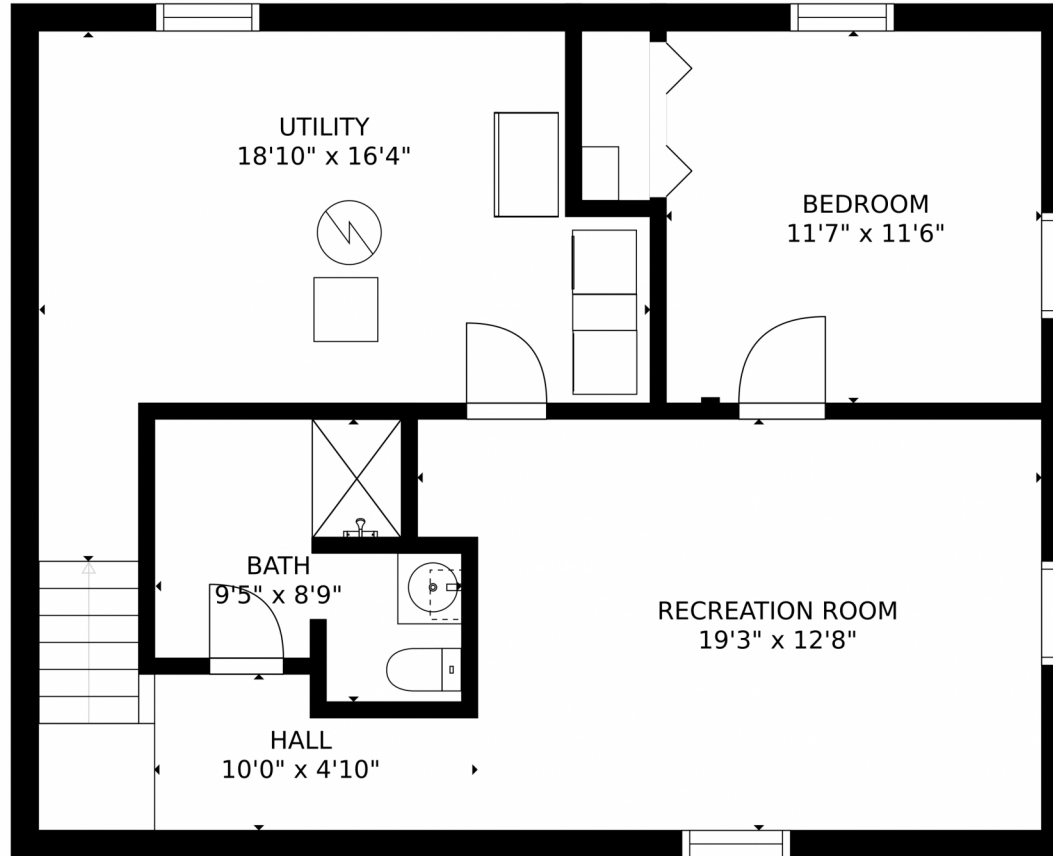

GROSS INTERNAL AREA
FLOOR 1: 763 sq. ft. FLOOR 2: 972 sq. ft.
FLOOR 3: 839 sq. ft. EXCLUDED AREAS:
PATIO: 410 sq. ft. PORCH: 202 sq. ft.
GARAGE: 356 sq. ft.
TOTAL: 2573 sq. ft.

SIZES AND DIMENSIONS ARE APPROXIMATE, ACTUAL MAY VARY.

19057 East Cornell Avenue, Aurora, CO 80013 – Basement

GROSS INTERNAL AREA
FLOOR 1: 763 sq. ft. FLOOR 2: 972 sq. ft.
FLOOR 3: 839 sq. ft. EXCLUDED AREAS:
PATIO: 410 sq. ft. PORCH: 202 sq. ft.
GARAGE: 356 sq. ft.
TOTAL: 2573 sq. ft.
SIZES AND DIMENSIONS ARE APPROXIMATE, ACTUAL MAY VARY.