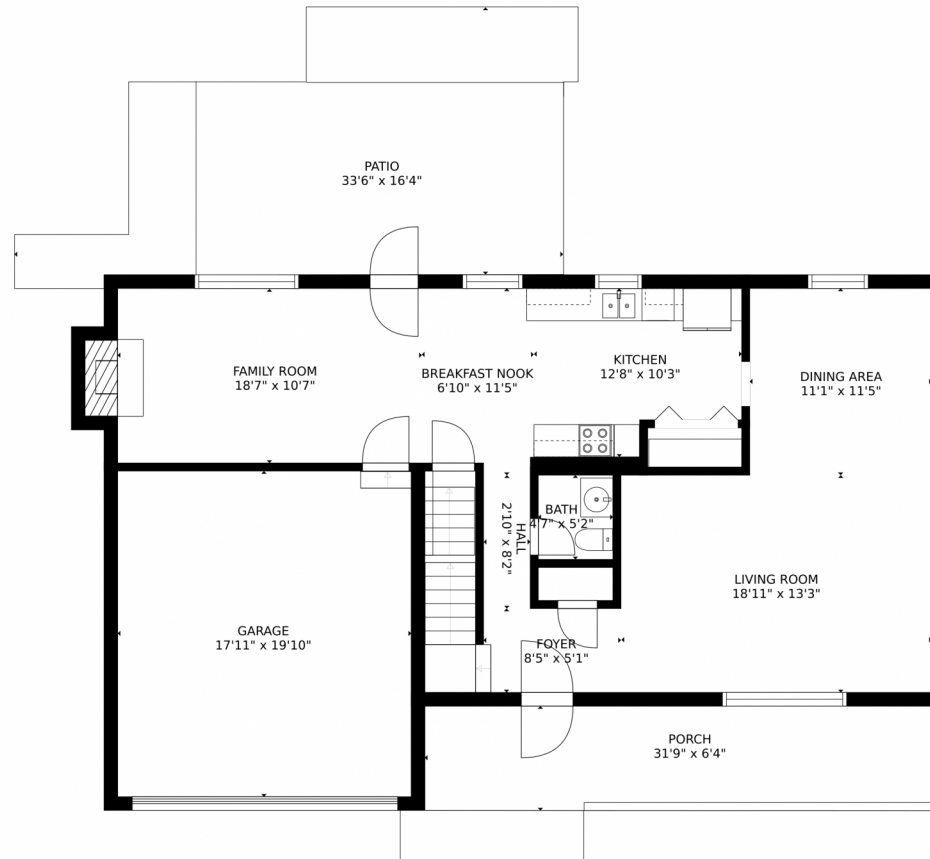

 Single Family

 2807 SQFT

 5 Beds

 4 Baths

Taylor Haas
303-665-7368
taylorh@coloradorpm.com
<https://www.coloradorpm.com/available-rental-properties-denver>

GROSS INTERNAL AREA
FLOOR 1: 763 sq. ft. FLOOR 2: 972 sq. ft.
FLOOR 3: 839 sq. ft. EXCLUDED AREAS:
PATIO: 410 sq. ft. PORCH: 202 sq. ft.
GARAGE: 356 sq. ft.
TOTAL: 2573 sq. ft.
SIZES AND DIMENSIONS ARE APPROXIMATE, ACTUAL MAY VARY.

GROSS INTERNAL AREA
FLOOR 1: 763 sq. ft. FLOOR 2: 972 sq. ft.
FLOOR 3: 839 sq. ft. EXCLUDED AREAS:
PATIO: 410 sq. ft. PORCH: 202 sq. ft.
GARAGE: 356 sq. ft.
TOTAL: 2573 sq. ft.
SIZES AND DIMENSIONS ARE APPROXIMATE, ACTUAL MAY VARY.

19057 East Cornell Avenue, Aurora, CO 80013 – Basement

GROSS INTERNAL AREA
FLOOR 1: 763 sq. ft. FLOOR 2: 972 sq. ft.
FLOOR 3: 839 sq. ft. EXCLUDED AREAS:
PATIO: 410 sq. ft. PORCH: 202 sq. ft.
GARAGE: 356 sq. ft.
TOTAL: 2573 sq. ft.
SIZES AND DIMENSIONS ARE APPROXIMATE, ACTUAL MAY VARY.