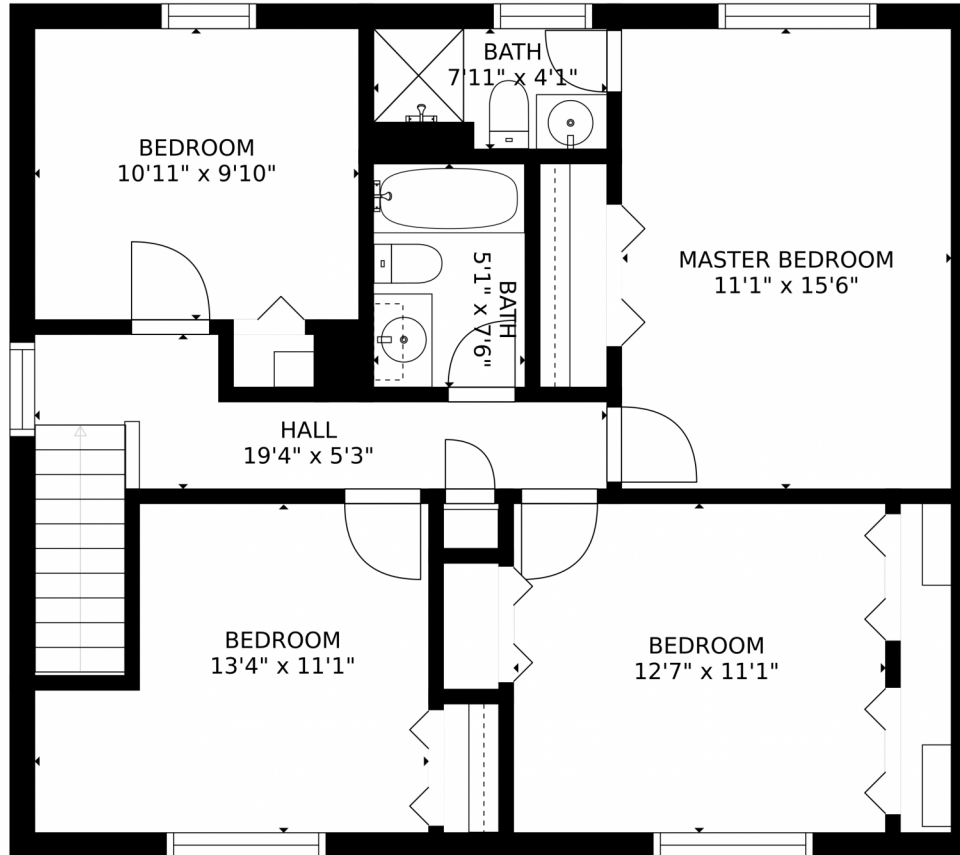

 Single Family

 2807 SQFT

 5 Beds

 4 Baths

Taylor Haas
303-665-7368
taylorh@coloradorpm.com
<https://www.coloradorpm.com/available-rental-properties-denver>

GROSS INTERNAL AREA
FLOOR 1: 763 sq. ft. FLOOR 2: 972 sq. ft.
FLOOR 3: 839 sq. ft. EXCLUDED AREAS:
PATIO: 410 sq. ft. PORCH: 202 sq. ft.
GARAGE: 356 sq. ft.
TOTAL: 2573 sq. ft.
SIZES AND DIMENSIONS ARE APPROXIMATE, ACTUAL MAY VARY.

GROSS INTERNAL AREA
FLOOR 1: 763 sq. ft. FLOOR 2: 972 sq. ft.
FLOOR 3: 839 sq. ft. EXCLUDED AREAS:
PATIO: 410 sq. ft. PORCH: 202 sq. ft.
GARAGE: 356 sq. ft.
TOTAL: 2573 sq. ft.
SIZES AND DIMENSIONS ARE APPROXIMATE, ACTUAL MAY VARY.