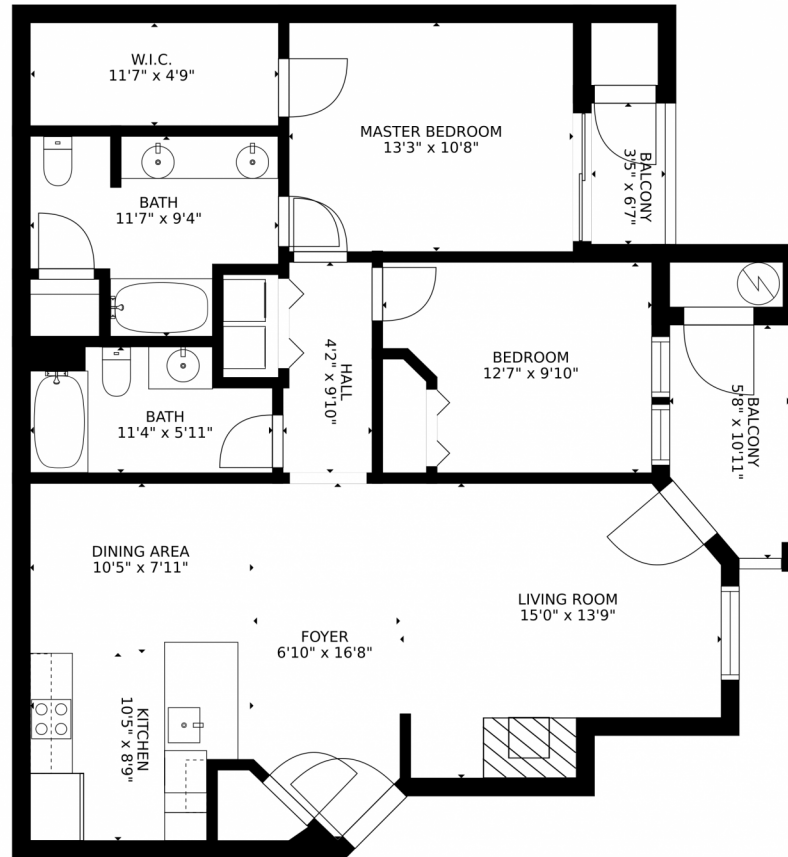

2875 Blue sky Circle
Erie, CO 80516

COMMUNITY: Backs to golf course, there is a community building for the complex

Condominium

1156 SQFT

2 Beds

2 Baths

Taylor Haas

303-665-7368

taylorh@coloradorpm.com

<https://www.coloradorpm.com/available-rental-properties-denver>

Scan code for more property details

GROSS INTERNAL AREA
FLOOR 1: 1071 sq. ft. EXCLUDED AREAS:
BALCONY: 78 sq. ft
TOTAL: 1071 sq. ft
SIZES AND DIMENSIONS ARE APPROXIMATE, ACTUAL MAY VARY.