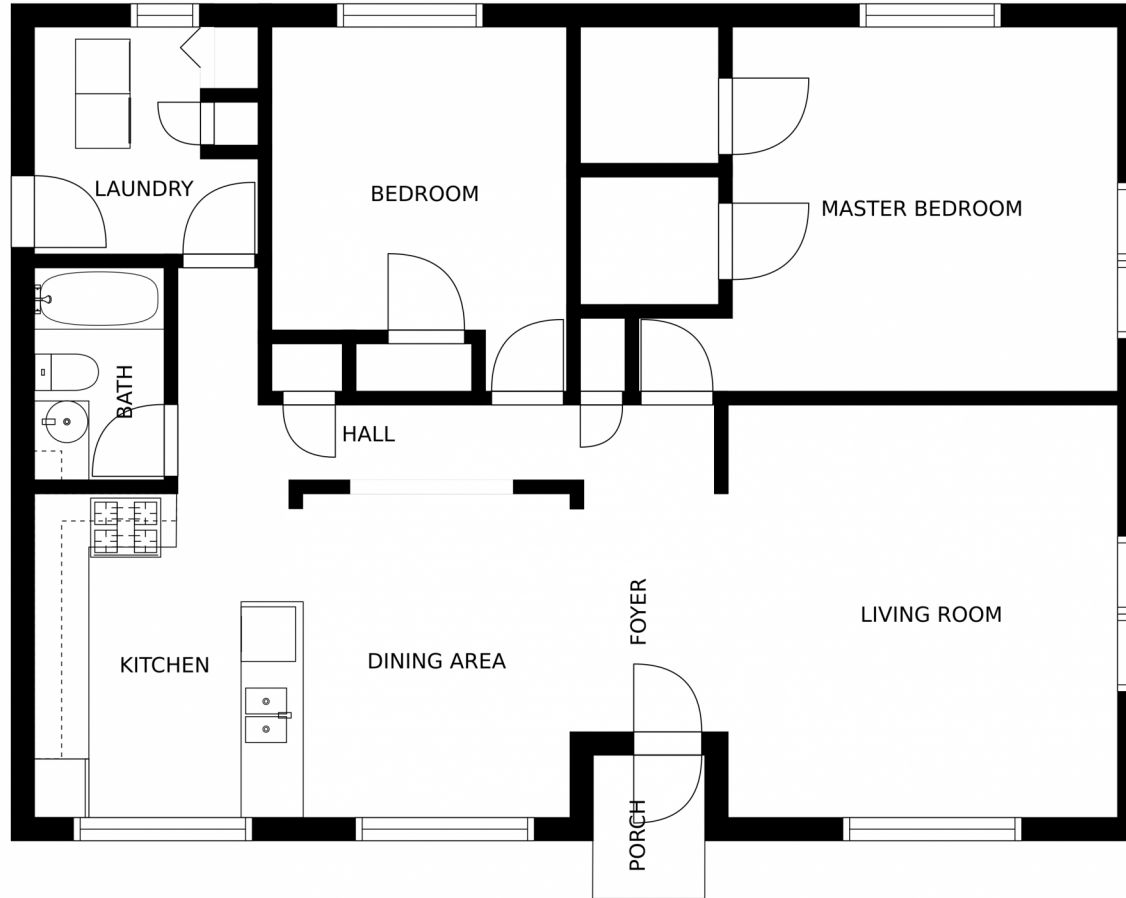

Single Family

1100 SQFT

Sandy Mazarakis & Stefan Burris
303-514-6042
GenerationsTeam@YourCastle.com

Scan code
for more
property
details

1428 Yates Street, Denver, CO 80204 – Floorplan

SIZES AND DIMENSIONS ARE APPROXIMATE, ACTUAL MAY VARY.

Disclaimer: Sizes and Dimensions are Approximate, Actual May Vary.

Sandy Mazarakis & Stefan Burris
303-514-6042
GenerationsTeam@YourCastle.com

1428 Yates Street, Denver, CO 80204 – Floorplan (Dimensions)

GROSS INTERNAL AREA
FLOOR 1: 1098 sq. ft. EXCLUDED AREAS:
PORCH: 21 sq. ft
TOTAL: 1098 sq. ft
SIZES AND DIMENSIONS ARE APPROXIMATE, ACTUAL MAY VARY.

Disclaimer: Sizes and Dimensions are Approximate, Actual May Vary.