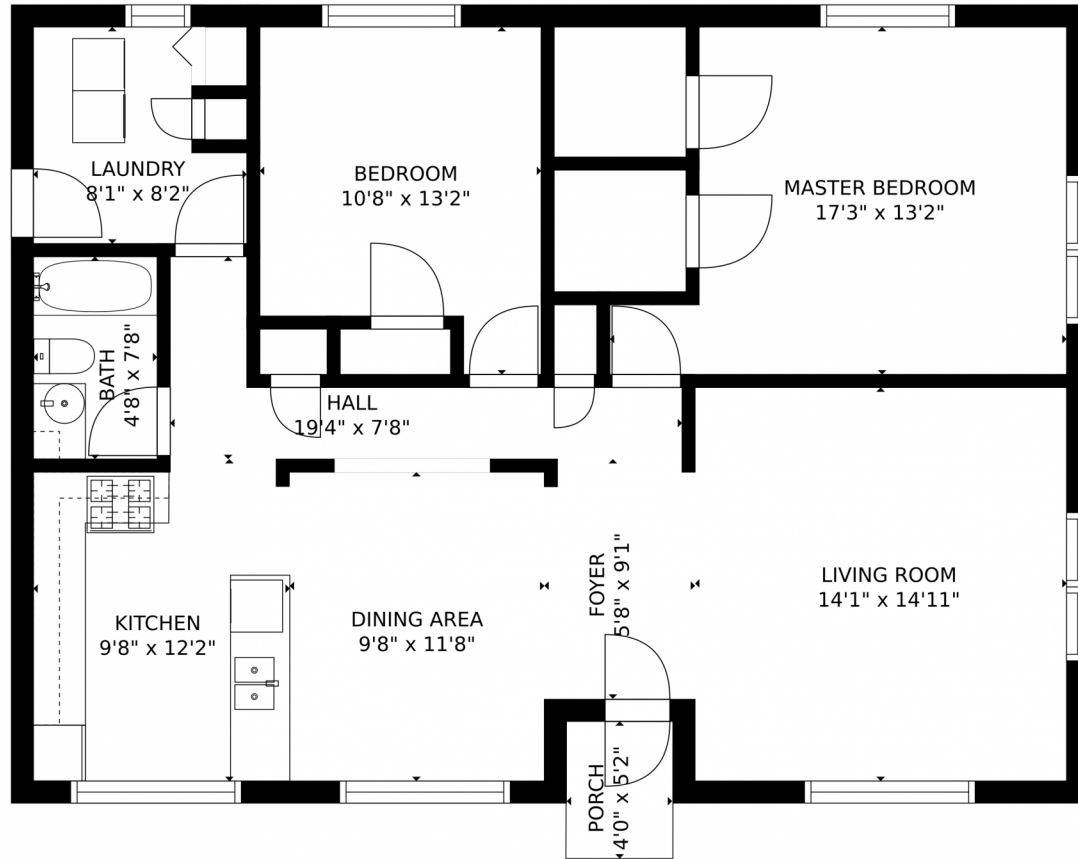

Single Family

1100 SQFT

Sandy Mazarakis & Stefan Burris
303-514-6042
GenerationsTeam@YourCastle.com

Scan code
for more
property
details

1428 Yates Street, Denver, CO 80204 – Floorplan

SIZES AND DIMENSIONS ARE APPROXIMATE, ACTUAL MAY VARY.

Disclaimer: Sizes and Dimensions are Approximate, Actual May Vary.

Sandy Mazarakis & Stefan Burris
303-514-6042
GenerationsTeam@YourCastle.com

1428 Yates Street, Denver, CO 80204 – Floorplan (Dimensions)

GROSS INTERNAL AREA
FLOOR 1: 1098 sq. ft. EXCLUDED AREAS:
PORCH: 21 sq. ft
TOTAL: 1098 sq. ft
SIZES AND DIMENSIONS ARE APPROXIMATE, ACTUAL MAY VARY.

Disclaimer: Sizes and Dimensions are Approximate, Actual May Vary.