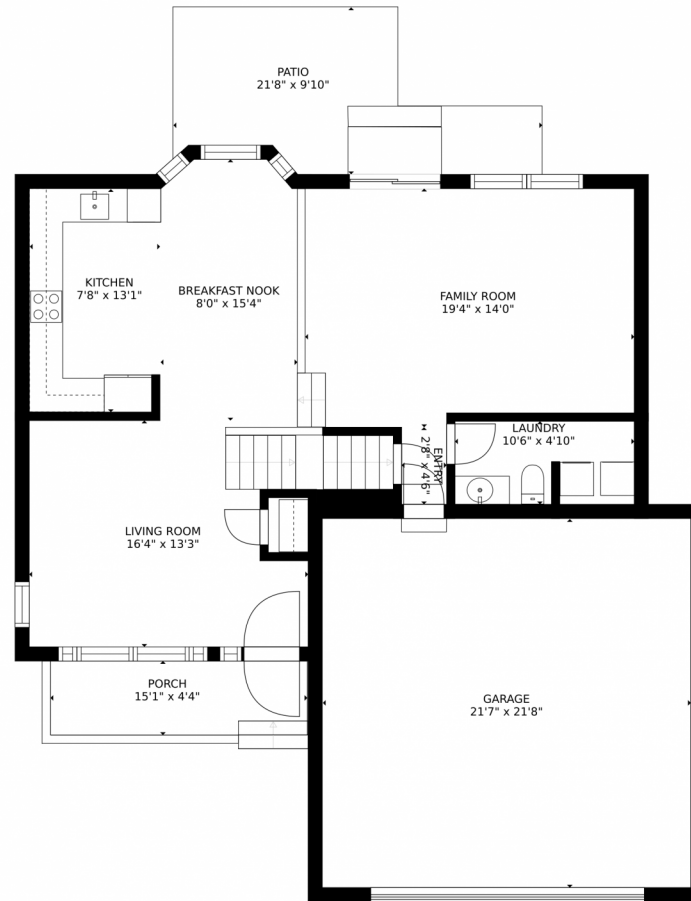

 Single Family

 2004 SQFT

 3 Beds

 3 Baths

 2 Car

**Taylor Haas**  
303-665-7368  
taylorh@coloradorpm.com  
<https://www.coloradorpm.com/available-rental-properties-denver>

5493 South Versailles Street, Aurora, CO 80015 – Main Floor

SIZES AND DIMENSIONS ARE APPROXIMATE, ACTUAL MAY VARY.

Disclaimer: Sizes and Dimensions are Approximate, Actual May Vary.

**Taylor Haas**

303-665-7368

taylorh@coloradorpm.com

<https://www.coloradorpm.com/available-rental-properties-denver>

Scan code  
for more  
property  
details

SIZES AND DIMENSIONS ARE APPROXIMATE, ACTUAL MAY VARY.

Disclaimer: Sizes and Dimensions are Approximate, Actual May Vary.

**Taylor Haas**

303-665-7368

taylorh@coloradorpm.com