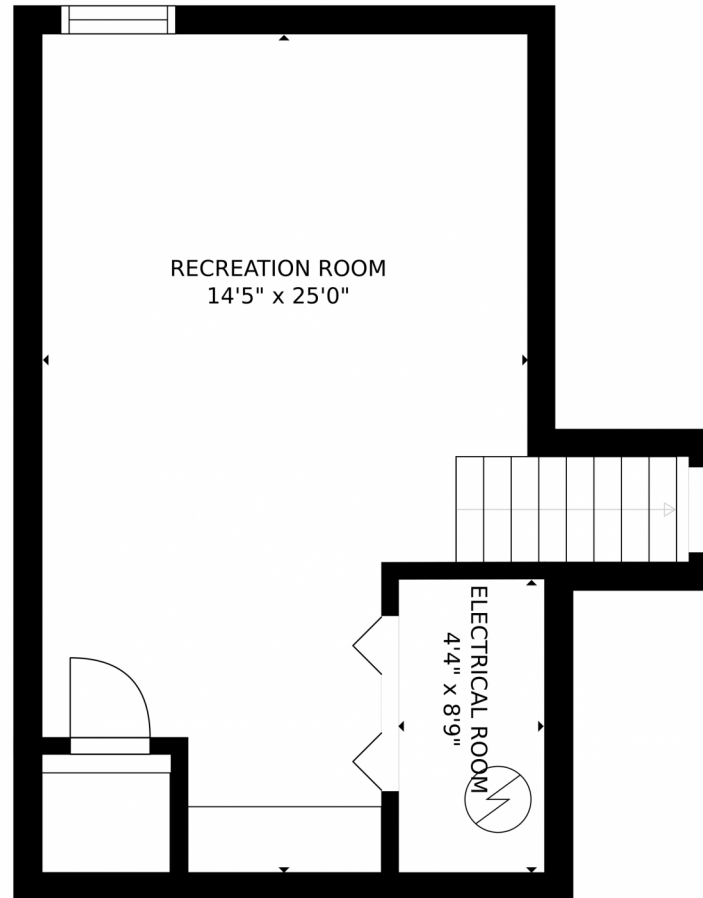

Scan code  
for more  
property  
details

SIZES AND DIMENSIONS ARE APPROXIMATE, ACTUAL MAY VARY.

Disclaimer: Sizes and Dimensions are Approximate, Actual May Vary.

**Taylor Haas**

303-665-7368

taylorh@coloradorpm.com

<https://www.coloradorpm.com/available-rental-properties-denver>

Scan code  
for more  
property  
details

SIZES AND DIMENSIONS ARE APPROXIMATE, ACTUAL MAY VARY.

Disclaimer: Sizes and Dimensions are Approximate, Actual May Vary.