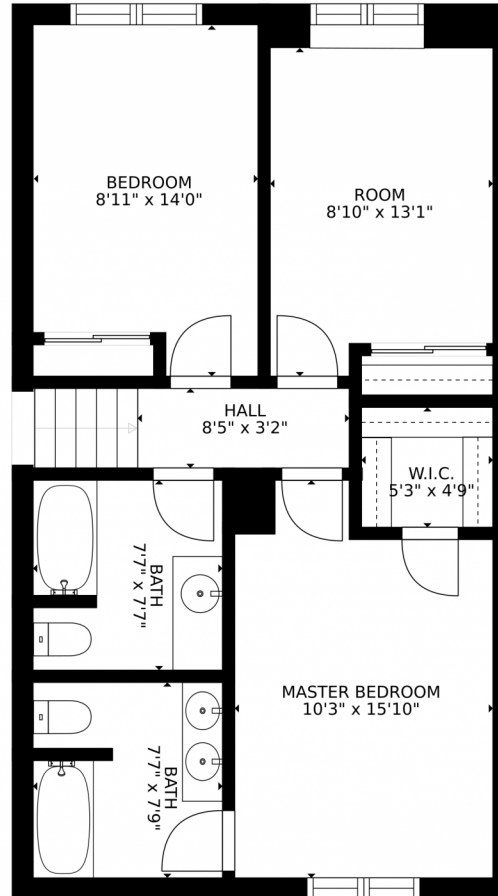

SIZES AND DIMENSIONS ARE APPROXIMATE, ACTUAL MAY VARY.

Disclaimer: Sizes and Dimensions are Approximate, Actual May Vary.

**Taylor Haas**

303-665-7368

taylorh@coloradorpm.com

<https://www.coloradorpm.com/available-rental-properties-denver>

Scan code  
for more  
property  
details

SIZES AND DIMENSIONS ARE APPROXIMATE, ACTUAL MAY VARY.

Disclaimer: Sizes and Dimensions are Approximate, Actual May Vary.

**Taylor Haas**

303-665-7368

taylorh@coloradorpm.com