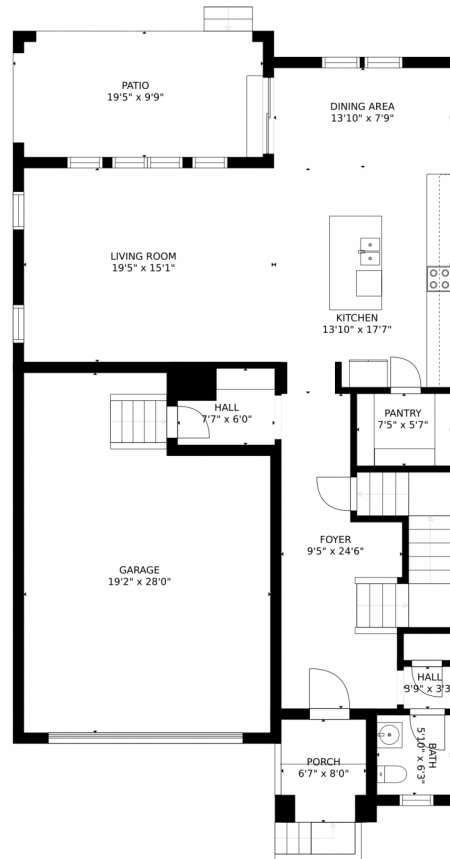

 Single Family

 2128 SQFT

 3 Beds

 3 Baths

 2 Car

Taylor Haas
303-665-7368
taylorh@coloradorpm.com
<https://www.coloradorpm.com/available-rental-properties-denver>

4068 Trail Stone Circle, Castle Rock, CO 80108 – Main

GROSS INTERNAL AREA
FLOOR 1: 1060 sq. ft. FLOOR 2: 1060 sq. ft.
FLOOR 3: 910 sq. ft. EXCLUDED AREAS:
PATIO: 187 sq. ft. PORCH: 53 sq. ft.
GARAGE: 485 sq. ft.
TOTAL: 3031 sq. ft.
SIZES AND DIMENSIONS ARE APPROXIMATE, ACTUAL MAY VARY.

GROSS INTERNAL AREA
FLOOR 1: 1060 sq. ft, FLOOR 2: 1060 sq. ft
FLOOR 3: 910 sq. ft, EXCLUDED AREAS:
PATIO: 187 sq. ft, PORCH: 53 sq. ft
GARAGE: 485 sq. ft
TOTAL: 3031 sq. ft
SIZES AND DIMENSIONS ARE APPROXIMATE, ACTUAL MAY VARY.