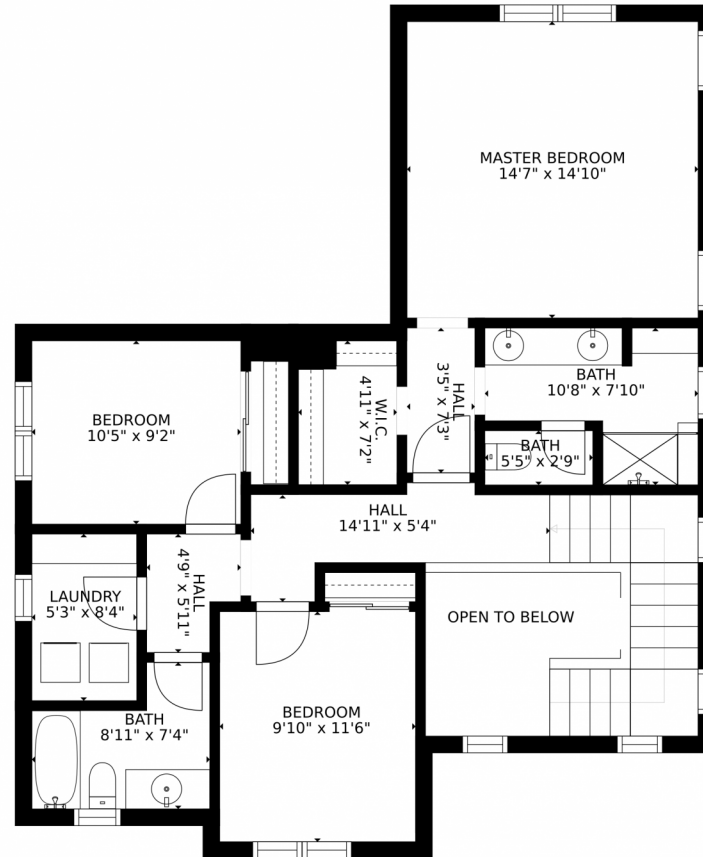

GROSS INTERNAL AREA
FLOOR 1: 1060 sq. ft. FLOOR 2: 1060 sq. ft.
FLOOR 3: 910 sq. ft. EXCLUDED AREAS:
PATIO: 187 sq. ft. PORCH: 53 sq. ft.
GARAGE: 485 sq. ft.
TOTAL: 3031 sq. ft.
SIZES AND DIMENSIONS ARE APPROXIMATE, ACTUAL MAY VARY.

GROSS INTERNAL AREA
FLOOR 1: 1060 sq. ft, FLOOR 2: 1060 sq. ft
FLOOR 3: 910 sq. ft, EXCLUDED AREAS:
PATIO: 187 sq. ft, PORCH: 53 sq. ft
GARAGE: 485 sq. ft
TOTAL: 3031 sq. ft
SIZES AND DIMENSIONS ARE APPROXIMATE, ACTUAL MAY VARY.