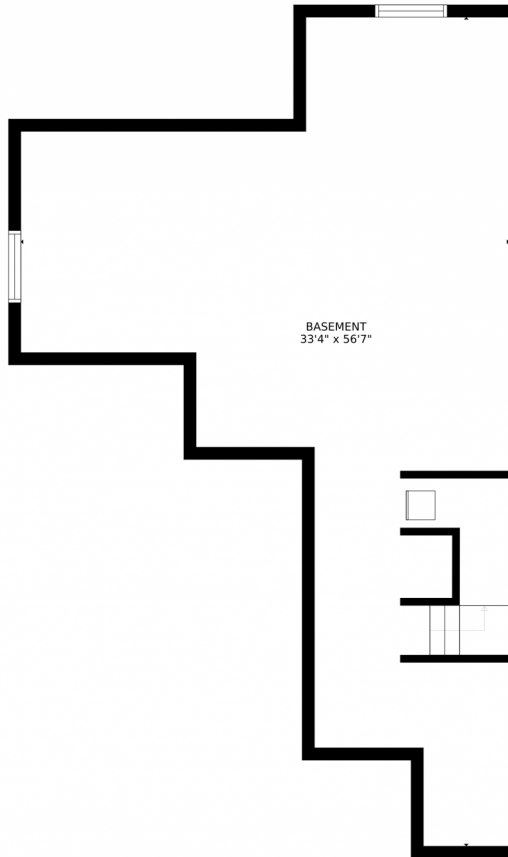

GROSS INTERNAL AREA
FLOOR 1: 1060 sq. ft, FLOOR 2: 1060 sq. ft
FLOOR 3: 910 sq. ft, EXCLUDED AREAS:
PATIO: 187 sq. ft, PORCH: 53 sq. ft
GARAGE: 485 sq. ft
TOTAL: 3031 sq. ft
SIZES AND DIMENSIONS ARE APPROXIMATE, ACTUAL MAY VARY.

Disclaimer: Sizes and Dimensions are Approximate, Actual May Vary.

Taylor Haas
303-665-7368
taylorh@coloradorpm.com
<https://www.coloradorpm.com/available-rental-properties-denver>