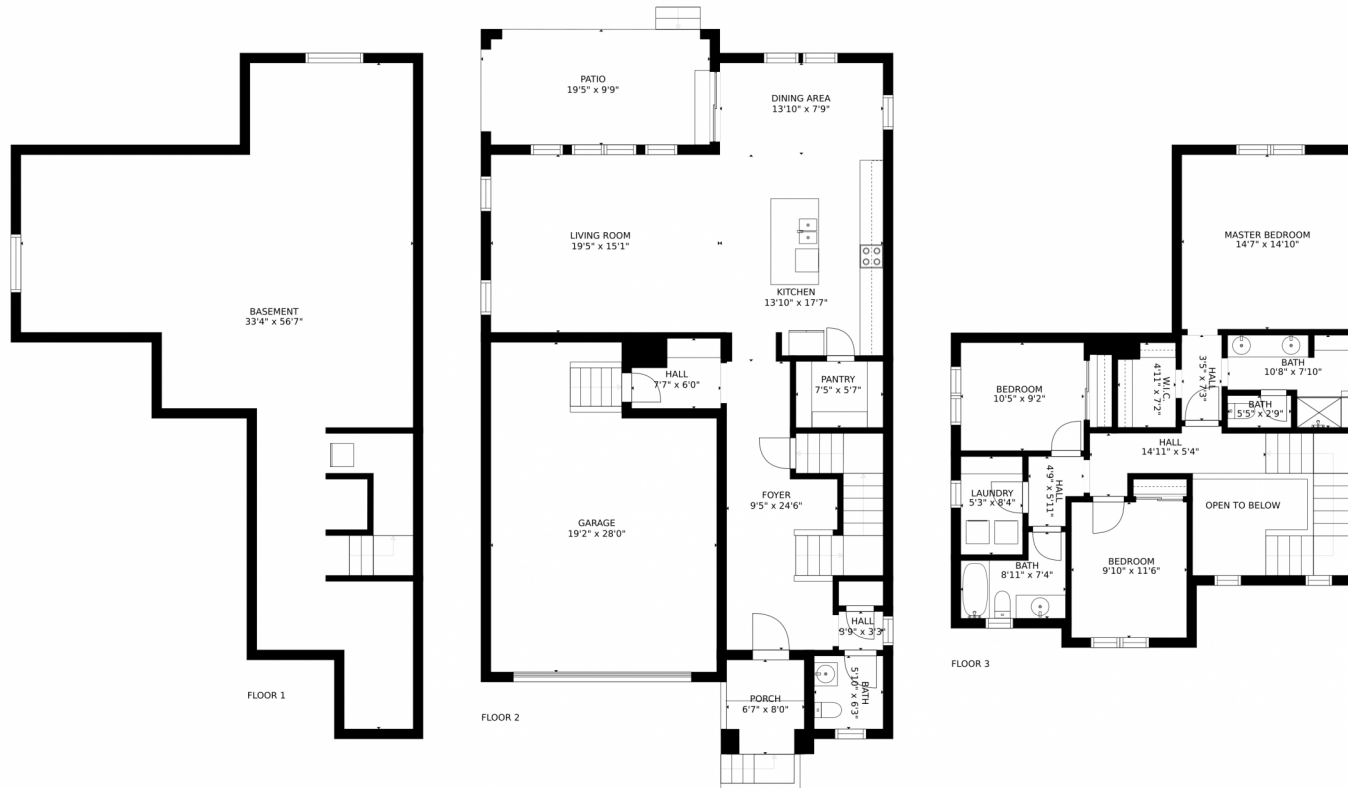

GROSS INTERNAL AREA
FLOOR 1: 1060 sq. ft. FLOOR 2: 1060 sq. ft.
FLOOR 3: 910 sq. ft. EXCLUDED AREAS:
PATIO: 187 sq. ft. PORCH: 53 sq. ft.
GARAGE: 485 sq. ft.
TOTAL: 3031 sq. ft.
SIZES AND DIMENSIONS ARE APPROXIMATE, ACTUAL MAY VARY.

GROSS INTERNAL AREA
FLOOR 1: 1060 sq. ft, FLOOR 2: 1060 sq. ft
FLOOR 3: 910 sq. ft, EXCLUDED AREAS:
PATIO: 187 sq. ft, PORCH: 53 sq. ft
GARAGE: 485 sq. ft
TOTAL: 3031 sq. ft
SIZES AND DIMENSIONS ARE APPROXIMATE, ACTUAL MAY VARY.