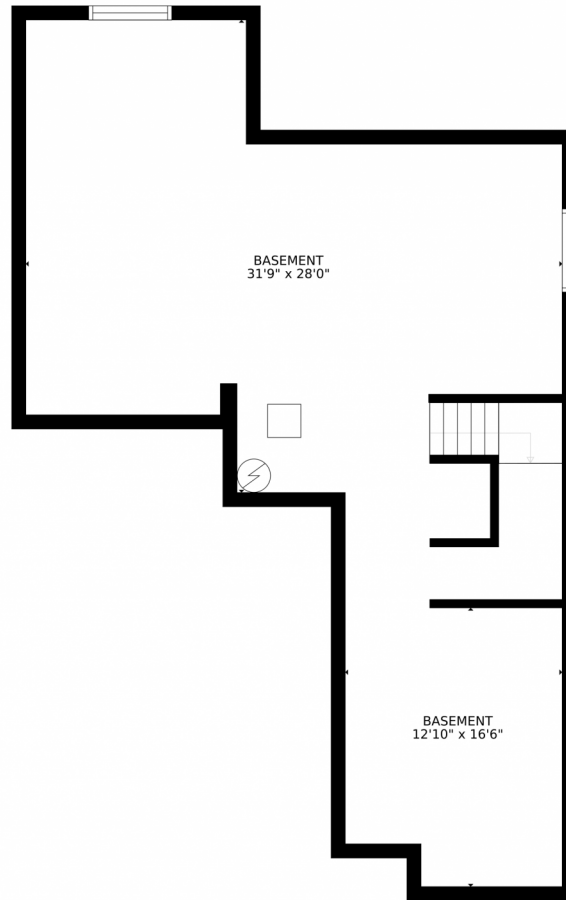

15272 West 93rd Place, Arvada, CO 80007 – 2nd Level

SIZES AND DIMENSIONS ARE APPROXIMATE, ACTUAL MAY VARY.

Disclaimer: Sizes and Dimensions are Approximate, Actual May Vary.

Taylor Haas
303-665-7368
taylorh@coloradorpm.com
<https://www.coloradorpm.com/available-rental-properties-denver>

Scan code
for more
property
details

SIZES AND DIMENSIONS ARE APPROXIMATE, ACTUAL MAY VARY.

Disclaimer: Sizes and Dimensions are Approximate, Actual May Vary.

Taylor Haas
303-665-7368
taylorh@coloradorpm.com
<https://www.coloradorpm.com/available-rental-properties-denver>