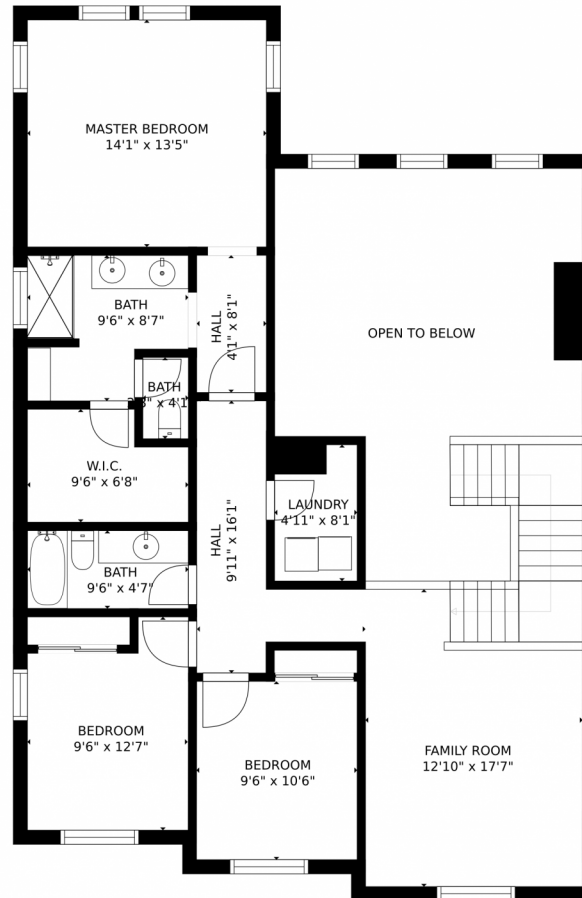

SIZES AND DIMENSIONS ARE APPROXIMATE, ACTUAL MAY VARY.

Disclaimer: Sizes and Dimensions are Approximate, Actual May Vary.

Taylor Haas
303-665-7368
taylorh@coloradorpm.com
<https://www.coloradorpm.com/available-rental-properties-denver>

15272 West 93rd Place, Arvada, CO 80007 – 2nd Level

SIZES AND DIMENSIONS ARE APPROXIMATE, ACTUAL MAY VARY.

Disclaimer: Sizes and Dimensions are Approximate, Actual May Vary.

Taylor Haas
303-665-7368
taylorh@coloradorpm.com
<https://www.coloradorpm.com/available-rental-properties-denver>