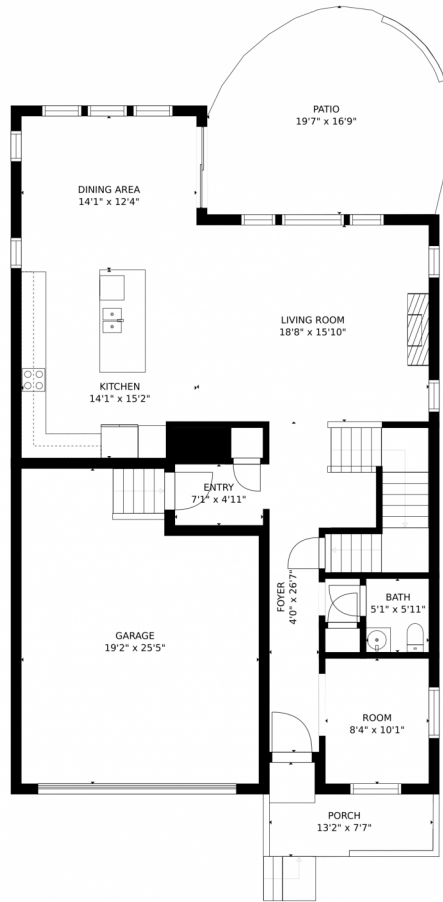

 Single Family

 2360 SQFT

 3 Beds

 3 Baths

 2 Car

Taylor Haas
303-665-7368
taylorh@coloradorpm.com
<https://www.coloradorpm.com/available-rental-properties-denver>

15272 West 93rd Place, Arvada, CO 80007 – Main

SIZES AND DIMENSIONS ARE APPROXIMATE, ACTUAL MAY VARY.

Disclaimer: Sizes and Dimensions are Approximate, Actual May Vary.

Taylor Haas
303-665-7368
taylorh@coloradorpm.com
<https://www.coloradorpm.com/available-rental-properties-denver>

15272 West 93rd Place, Arvada, CO 80007 – 2nd Level

SIZES AND DIMENSIONS ARE APPROXIMATE, ACTUAL MAY VARY.

Disclaimer: Sizes and Dimensions are Approximate, Actual May Vary.

Taylor Haas
303-665-7368
taylorh@coloradorpm.com
<https://www.coloradorpm.com/available-rental-properties-denver>