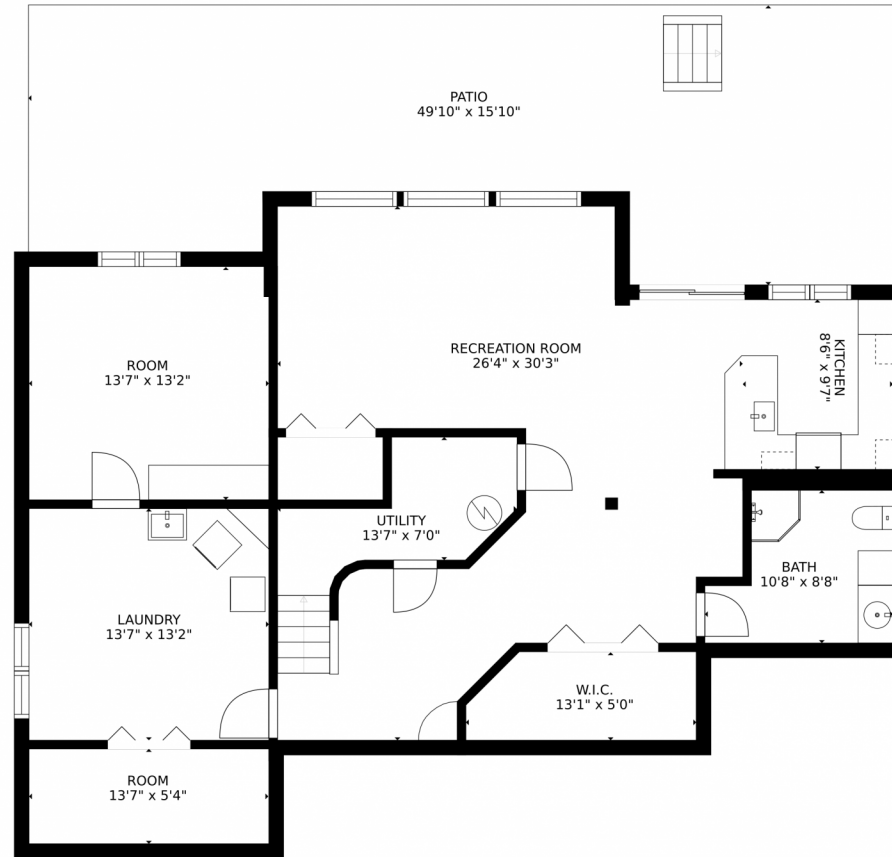

GROSS INTERNAL AREA
FLOOR 1: 1369 sq. ft, FLOOR 2: 1494 sq. ft
FLOOR 3: 1209 sq. ft, EXCLUDED AREAS:
PATIO: 656 sq. ft, DECK: 427 sq. ft
PORCH: 67 sq. ft, GARAGE: 412 sq. ft
TOTAL: 4072 sq. ft
SIZES AND DIMENSIONS ARE APPROXIMATE, ACTUAL MAY VARY.

5835 South Danube Circle, Aurora, CO 80015 – Lower Level

GROSS INTERNAL AREA
FLOOR 1: 1369 sq. ft. FLOOR 2: 1494 sq. ft.
FLOOR 3: 1209 sq. ft. EXCLUDED AREAS:
PATIO: 656 sq. ft. DECK: 427 sq. ft.
PORCH: 67 sq. ft. GARAGE: 412 sq. ft.
TOTAL: 4072 sq. ft.
SIZES AND DIMENSIONS ARE APPROXIMATE, ACTUAL MAY VARY.

GROSS INTERNAL AREA
FLOOR 1: 1369 sq. ft. FLOOR 2: 1494 sq. ft.
FLOOR 3: 1209 sq. ft. EXCLUDED AREAS:
PATIO: 656 sq. ft. DECK: 427 sq. ft.
PORCH: 67 sq. ft. GARAGE: 412 sq. ft.
TOTAL: 4072 sq. ft.
SIZES AND DIMENSIONS ARE APPROXIMATE, ACTUAL MAY VARY.

5835 South Danube Circle, Aurora, CO 80015 – 2nd Level

GROSS INTERNAL AREA
FLOOR 1: 1369 sq. ft. FLOOR 2: 1494 sq. ft.
FLOOR 3: 1209 sq. ft. EXCLUDED AREAS:
PATIO: 656 sq. ft. DECK: 427 sq. ft.
PORCH: 67 sq. ft. GARAGE: 412 sq. ft.
TOTAL: 4072 sq. ft.
SIZES AND DIMENSIONS ARE APPROXIMATE, ACTUAL MAY VARY.