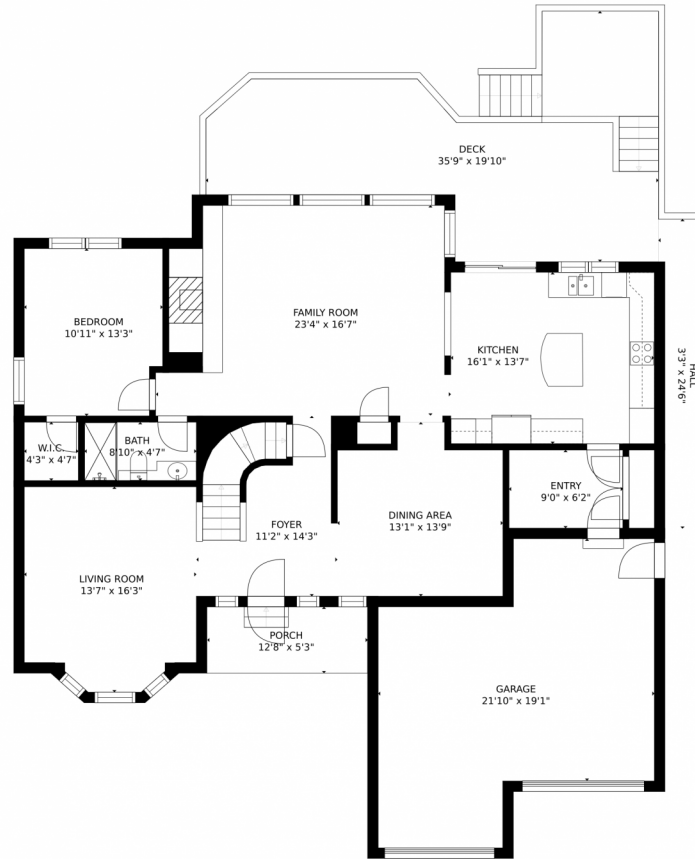

GROSS INTERNAL AREA
FLOOR 1: 1369 sq. ft, FLOOR 2: 1494 sq. ft
FLOOR 3: 1209 sq. ft, EXCLUDED AREAS:
PATIO: 656 sq. ft, DECK: 427 sq. ft
PORCH: 67 sq. ft, GARAGE: 412 sq. ft
TOTAL: 4072 sq. ft
SIZES AND DIMENSIONS ARE APPROXIMATE, ACTUAL MAY VARY.

5835 South Danube Circle, Aurora, CO 80015 – Lower Level

GROSS INTERNAL AREA
FLOOR 1: 1369 sq. ft. FLOOR 2: 1494 sq. ft.
FLOOR 3: 1209 sq. ft. EXCLUDED AREAS:
PATIO: 656 sq. ft. DECK: 427 sq. ft.
PORCH: 67 sq. ft. GARAGE: 412 sq. ft.
TOTAL: 4072 sq. ft.
SIZES AND DIMENSIONS ARE APPROXIMATE, ACTUAL MAY VARY.

GROSS INTERNAL AREA
FLOOR 1: 1369 sq. ft. FLOOR 2: 1494 sq. ft.
FLOOR 3: 1209 sq. ft. EXCLUDED AREAS:
PATIO: 656 sq. ft. DECK: 427 sq. ft.
PORCH: 67 sq. ft. GARAGE: 412 sq. ft.
TOTAL: 4072 sq. ft.
SIZES AND DIMENSIONS ARE APPROXIMATE, ACTUAL MAY VARY.

5835 South Danube Circle, Aurora, CO 80015 – 2nd Level

GROSS INTERNAL AREA
FLOOR 1: 1369 sq. ft. FLOOR 2: 1494 sq. ft.
FLOOR 3: 1209 sq. ft. EXCLUDED AREAS:
PATIO: 656 sq. ft. DECK: 427 sq. ft.
PORCH: 67 sq. ft. GARAGE: 412 sq. ft.
TOTAL: 4072 sq. ft.
SIZES AND DIMENSIONS ARE APPROXIMATE, ACTUAL MAY VARY.