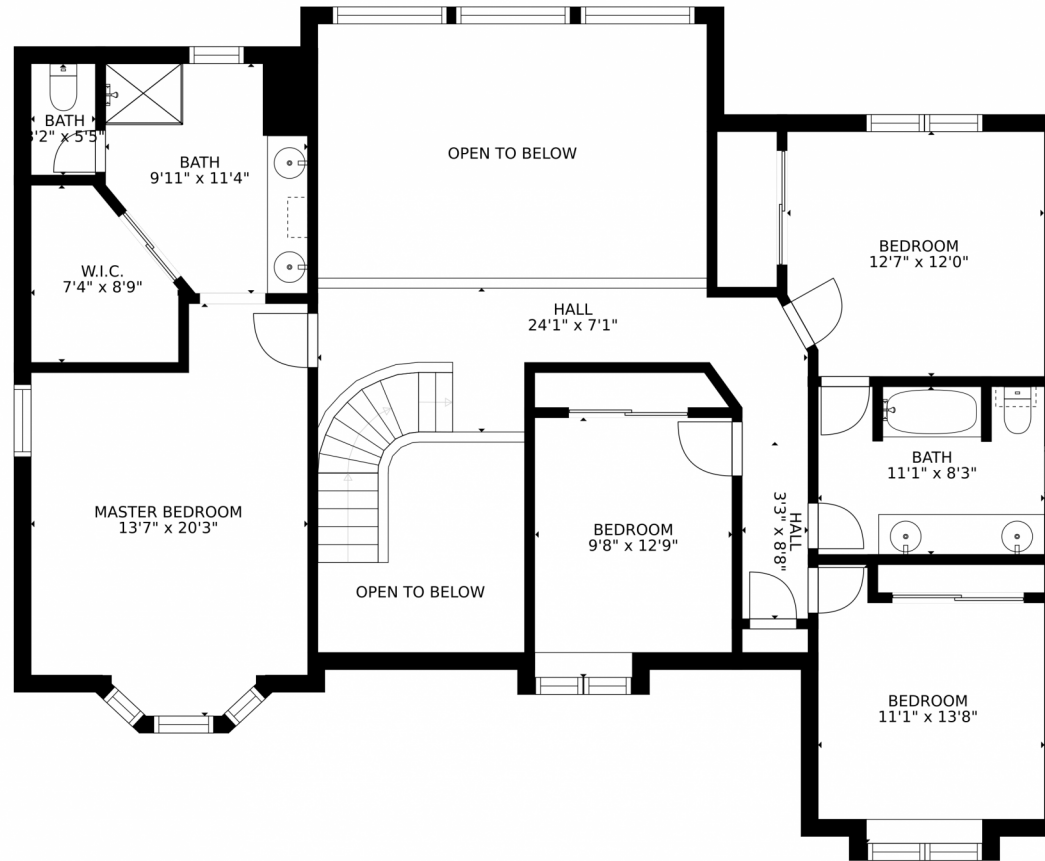

5835 South Danube Circle, Aurora, CO 80015 – Lower Level

GROSS INTERNAL AREA
FLOOR 1: 1369 sq. ft. FLOOR 2: 1494 sq. ft.
FLOOR 3: 1209 sq. ft. EXCLUDED AREAS:
PATIO: 656 sq. ft. DECK: 427 sq. ft.
PORCH: 67 sq. ft. GARAGE: 412 sq. ft.
TOTAL: 4072 sq. ft.
SIZES AND DIMENSIONS ARE APPROXIMATE, ACTUAL MAY VARY.

GROSS INTERNAL AREA
FLOOR 1: 1369 sq. ft. FLOOR 2: 1494 sq. ft.
FLOOR 3: 1209 sq. ft. EXCLUDED AREAS:
PATIO: 656 sq. ft. DECK: 427 sq. ft.
PORCH: 67 sq. ft. GARAGE: 412 sq. ft.
TOTAL: 4072 sq. ft.
SIZES AND DIMENSIONS ARE APPROXIMATE, ACTUAL MAY VARY.

5835 South Danube Circle, Aurora, CO 80015 – 2nd Level

GROSS INTERNAL AREA
FLOOR 1: 1369 sq. ft. FLOOR 2: 1494 sq. ft.
FLOOR 3: 1209 sq. ft. EXCLUDED AREAS:
PATIO: 656 sq. ft. DECK: 427 sq. ft.
PORCH: 67 sq. ft. GARAGE: 412 sq. ft.
TOTAL: 4072 sq. ft.
SIZES AND DIMENSIONS ARE APPROXIMATE, ACTUAL MAY VARY.