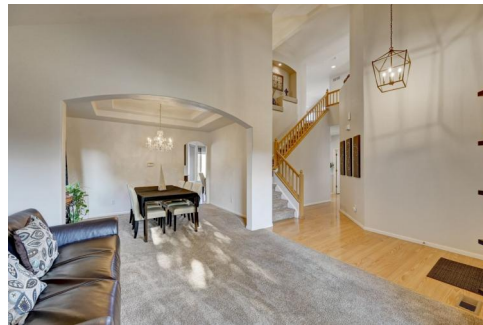

4163 South Deframe Court
Morrison, CO 80465

Single Family

2990 SQFT

Shell Avery
303-999-5567
shellavery@yahoo.com

Scan code
for more
property
details