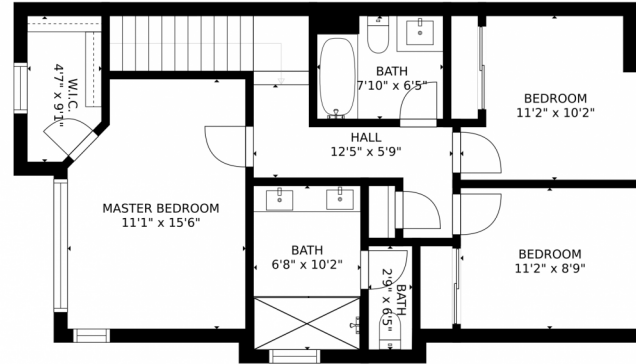

 Townhouse  1911 SQFT

**Taylor Haas**  
303-665-7368  
taylorh@coloradorpm.com  
<https://www.coloradorpm.com/available-rental-properties-denver>

6703 South Tempe Court, Aurora, CO 80016 – First Floor

GROSS INTERNAL AREA  
FLOOR 1: 302 sq. ft. FLOOR 2: 688 sq. ft.  
FLOOR 3: 724 sq. ft. EXCLUDED AREAS:  
GARAGE: 357 sq. ft. BALCONY: 47 sq. ft.  
TOTAL: 1713 sq. ft.  
SIZES AND DIMENSIONS ARE APPROXIMATE, ACTUAL MAY VARY.

GROSS INTERNAL AREA  
FLOOR 1: 302 sq. ft, FLOOR 2: 688 sq. ft  
FLOOR 3: 724 sq. ft, EXCLUDED AREAS:  
GARAGE: 357 sq. ft, BALCONY: 47 sq. ft  
TOTAL: 1713 sq. ft  
SIZES AND DIMENSIONS ARE APPROXIMATE, ACTUAL MAY VARY.

Disclaimer: Sizes and Dimensions are Approximate, Actual May Vary.

**Taylor Haas**  
303-665-7368  
taylorh@coloradorpm.com  
<https://www.coloradorpm.com/available-rental-properties-denver>

GROSS INTERNAL AREA  
FLOOR 1: 302 sq. ft. FLOOR 2: 688 sq. ft.  
FLOOR 3: 724 sq. ft. EXCLUDED AREAS:  
GARAGE: 357 sq. ft. BALCONY: 47 sq. ft.  
TOTAL: 1713 sq. ft.  
SIZES AND DIMENSIONS ARE APPROXIMATE, ACTUAL MAY VARY.

# 6703 South Tempe Court, Aurora, CO 80016 – All Floors

FLOOR 2

FLOOR 3

FLOOR 1

GROSS INTERNAL AREA  
FLOOR 1: 302 sq. ft, FLOOR 2: 688 sq. ft  
FLOOR 3: 724 sq. ft, EXCLUDED AREAS:  
GARAGE: 357 sq. ft, BALCONY: 47 sq. ft  
TOTAL: 1713 sq. ft  
SIZES AND DIMENSIONS ARE APPROXIMATE, ACTUAL MAY VARY.