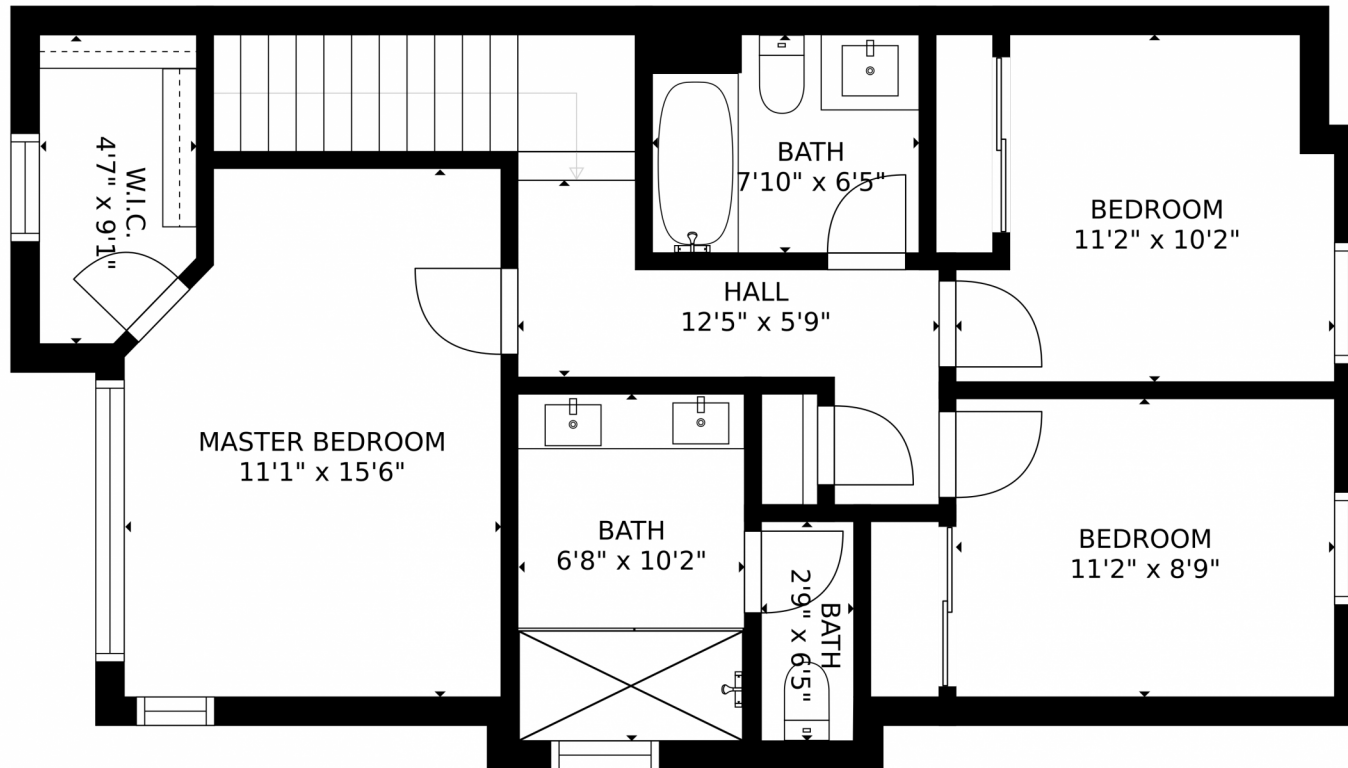

 Townhouse  1911 SQFT

**Taylor Haas**  
303-665-7368  
taylorh@coloradorpm.com  
<https://www.coloradorpm.com/available-rental-properties-denver>

6703 South Tempe Court, Aurora, CO 80016 – First Floor

GROSS INTERNAL AREA  
FLOOR 1: 302 sq. ft. FLOOR 2: 688 sq. ft.  
FLOOR 3: 724 sq. ft. EXCLUDED AREAS:  
GARAGE: 357 sq. ft. BALCONY: 47 sq. ft.  
TOTAL: 1713 sq. ft.  
SIZES AND DIMENSIONS ARE APPROXIMATE, ACTUAL MAY VARY.

GROSS INTERNAL AREA  
FLOOR 1: 302 sq. ft, FLOOR 2: 688 sq. ft  
FLOOR 3: 724 sq. ft, EXCLUDED AREAS:  
GARAGE: 357 sq. ft, BALCONY: 47 sq. ft  
TOTAL: 1713 sq. ft  
SIZES AND DIMENSIONS ARE APPROXIMATE, ACTUAL MAY VARY.

Disclaimer: Sizes and Dimensions are Approximate, Actual May Vary.

**Taylor Haas**  
303-665-7368  
taylorh@coloradorpm.com  
<https://www.coloradorpm.com/available-rental-properties-denver>

GROSS INTERNAL AREA  
FLOOR 1: 302 sq. ft. FLOOR 2: 688 sq. ft.  
FLOOR 3: 724 sq. ft. EXCLUDED AREAS:  
GARAGE: 357 sq. ft. BALCONY: 47 sq. ft.  
TOTAL: 1713 sq. ft.  
SIZES AND DIMENSIONS ARE APPROXIMATE, ACTUAL MAY VARY.

# 6703 South Tempe Court, Aurora, CO 80016 – All Floors

FLOOR 2

FLOOR 3

FLOOR 1

GROSS INTERNAL AREA  
FLOOR 1: 302 sq. ft, FLOOR 2: 688 sq. ft  
FLOOR 3: 724 sq. ft, EXCLUDED AREAS:  
GARAGE: 357 sq. ft, BALCONY: 47 sq. ft  
TOTAL: 1713 sq. ft  
SIZES AND DIMENSIONS ARE APPROXIMATE, ACTUAL MAY VARY.