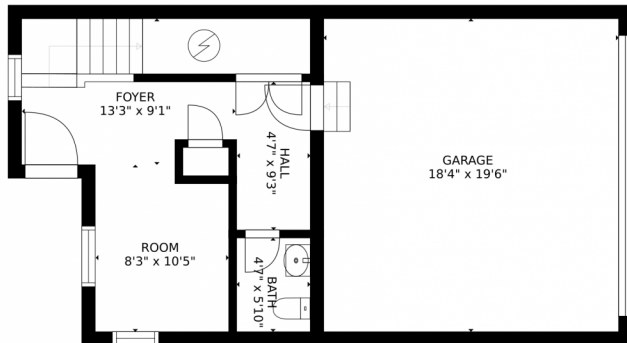

 Townhouse  1911 SQFT

**Taylor Haas**  
303-665-7368  
taylorh@coloradorpm.com  
<https://www.coloradorpm.com/available-rental-properties-denver>

6703 South Tempe Court, Aurora, CO 80016 – First Floor

GROSS INTERNAL AREA  
FLOOR 1: 302 sq. ft. FLOOR 2: 688 sq. ft.  
FLOOR 3: 724 sq. ft. EXCLUDED AREAS:  
GARAGE: 357 sq. ft. BALCONY: 47 sq. ft.  
TOTAL: 1713 sq. ft.  
SIZES AND DIMENSIONS ARE APPROXIMATE, ACTUAL MAY VARY.

GROSS INTERNAL AREA  
FLOOR 1: 302 sq. ft, FLOOR 2: 688 sq. ft  
FLOOR 3: 724 sq. ft, EXCLUDED AREAS:  
GARAGE: 357 sq. ft, BALCONY: 47 sq. ft  
TOTAL: 1713 sq. ft  
SIZES AND DIMENSIONS ARE APPROXIMATE, ACTUAL MAY VARY.

Disclaimer: Sizes and Dimensions are Approximate, Actual May Vary.

**Taylor Haas**  
303-665-7368  
taylorh@coloradorpm.com  
<https://www.coloradorpm.com/available-rental-properties-denver>

GROSS INTERNAL AREA  
FLOOR 1: 302 sq. ft. FLOOR 2: 688 sq. ft.  
FLOOR 3: 724 sq. ft. EXCLUDED AREAS:  
GARAGE: 357 sq. ft. BALCONY: 47 sq. ft.  
TOTAL: 1713 sq. ft.  
SIZES AND DIMENSIONS ARE APPROXIMATE, ACTUAL MAY VARY.

# 6703 South Tempe Court, Aurora, CO 80016 – All Floors

FLOOR 2

FLOOR 3

FLOOR 1

GROSS INTERNAL AREA  
FLOOR 1: 302 sq. ft, FLOOR 2: 688 sq. ft  
FLOOR 3: 724 sq. ft, EXCLUDED AREAS:  
GARAGE: 357 sq. ft, BALCONY: 47 sq. ft  
TOTAL: 1713 sq. ft  
SIZES AND DIMENSIONS ARE APPROXIMATE, ACTUAL MAY VARY.