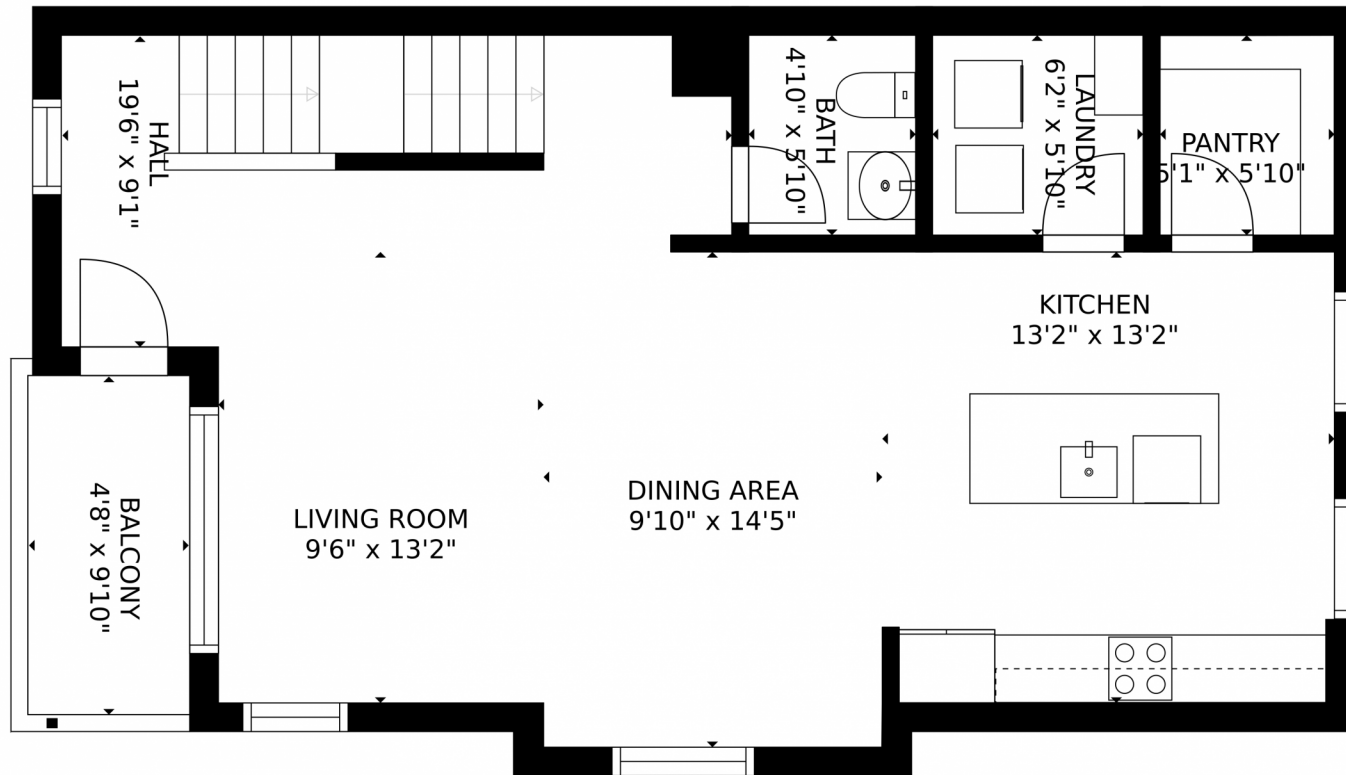

 Townhouse  1911 SQFT

**Taylor Haas**  
303-665-7368  
taylorh@coloradorpm.com  
<https://www.coloradorpm.com/available-rental-properties-denver>

6703 South Tempe Court, Aurora, CO 80016 – First Floor

GROSS INTERNAL AREA  
FLOOR 1: 302 sq. ft. FLOOR 2: 688 sq. ft.  
FLOOR 3: 724 sq. ft. EXCLUDED AREAS:  
GARAGE: 357 sq. ft. BALCONY: 47 sq. ft.  
TOTAL: 1713 sq. ft.  
SIZES AND DIMENSIONS ARE APPROXIMATE, ACTUAL MAY VARY.

GROSS INTERNAL AREA  
FLOOR 1: 302 sq. ft, FLOOR 2: 688 sq. ft  
FLOOR 3: 724 sq. ft, EXCLUDED AREAS:  
GARAGE: 357 sq. ft, BALCONY: 47 sq. ft  
TOTAL: 1713 sq. ft  
SIZES AND DIMENSIONS ARE APPROXIMATE, ACTUAL MAY VARY.

Disclaimer: Sizes and Dimensions are Approximate, Actual May Vary.

**Taylor Haas**  
303-665-7368  
taylorh@coloradorpm.com  
<https://www.coloradorpm.com/available-rental-properties-denver>

GROSS INTERNAL AREA  
FLOOR 1: 302 sq. ft. FLOOR 2: 688 sq. ft.  
FLOOR 3: 724 sq. ft. EXCLUDED AREAS:  
GARAGE: 357 sq. ft. BALCONY: 47 sq. ft.  
TOTAL: 1713 sq. ft.  
SIZES AND DIMENSIONS ARE APPROXIMATE, ACTUAL MAY VARY.

# 6703 South Tempe Court, Aurora, CO 80016 – All Floors

FLOOR 2

FLOOR 3

FLOOR 1

GROSS INTERNAL AREA  
FLOOR 1: 302 sq. ft, FLOOR 2: 688 sq. ft  
FLOOR 3: 724 sq. ft, EXCLUDED AREAS:  
GARAGE: 357 sq. ft, BALCONY: 47 sq. ft  
TOTAL: 1713 sq. ft  
SIZES AND DIMENSIONS ARE APPROXIMATE, ACTUAL MAY VARY.