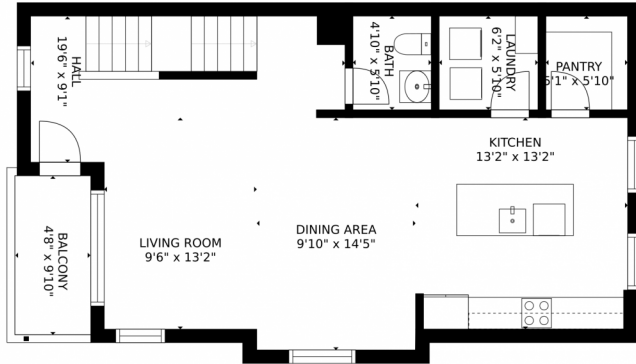

GROSS INTERNAL AREA  
FLOOR 1: 302 sq. ft, FLOOR 2: 688 sq. ft  
FLOOR 3: 724 sq. ft, EXCLUDED AREAS:  
GARAGE: 357 sq. ft, BALCONY: 47 sq. ft  
TOTAL: 1713 sq. ft  
SIZES AND DIMENSIONS ARE APPROXIMATE, ACTUAL MAY VARY.

Disclaimer: Sizes and Dimensions are Approximate, Actual May Vary.

**Taylor Haas**  
303-665-7368  
taylorh@coloradorpm.com  
<https://www.coloradorpm.com/available-rental-properties-denver>

GROSS INTERNAL AREA  
FLOOR 1: 302 sq. ft. FLOOR 2: 688 sq. ft.  
FLOOR 3: 724 sq. ft. EXCLUDED AREAS:  
GARAGE: 357 sq. ft. BALCONY: 47 sq. ft.  
TOTAL: 1713 sq. ft.  
SIZES AND DIMENSIONS ARE APPROXIMATE, ACTUAL MAY VARY.

# 6703 South Tempe Court, Aurora, CO 80016 – All Floors

FLOOR 2

FLOOR 3

FLOOR 1

GROSS INTERNAL AREA  
FLOOR 1: 302 sq. ft, FLOOR 2: 688 sq. ft  
FLOOR 3: 724 sq. ft, EXCLUDED AREAS:  
GARAGE: 357 sq. ft, BALCONY: 47 sq. ft  
TOTAL: 1713 sq. ft  
SIZES AND DIMENSIONS ARE APPROXIMATE, ACTUAL MAY VARY.