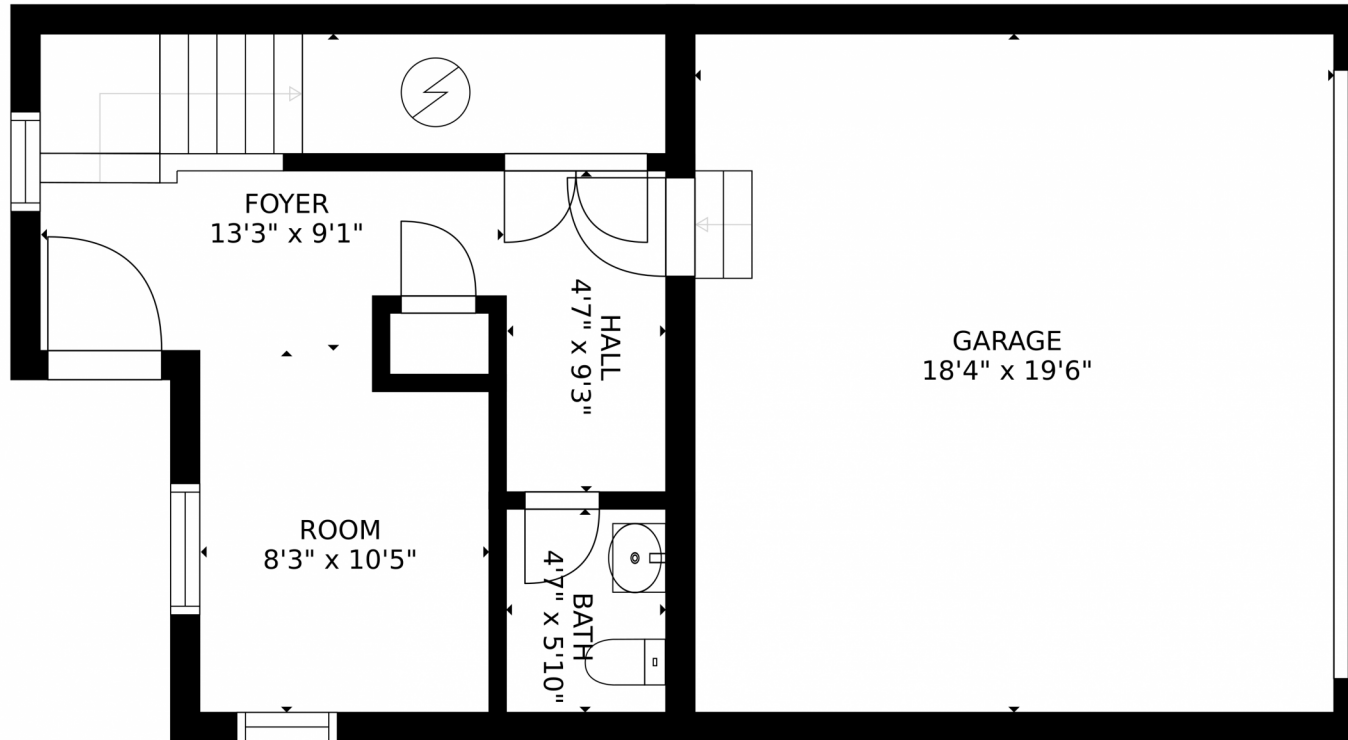

 Townhouse  1911 SQFT

**Taylor Haas**  
303-665-7368  
taylorh@coloradorpm.com  
<https://www.coloradorpm.com/available-rental-properties-denver>

6703 South Tempe Court, Aurora, CO 80016 – First Floor

GROSS INTERNAL AREA  
FLOOR 1: 302 sq. ft. FLOOR 2: 688 sq. ft.  
FLOOR 3: 724 sq. ft. EXCLUDED AREAS:  
GARAGE: 357 sq. ft. BALCONY: 47 sq. ft.  
TOTAL: 1713 sq. ft.  
SIZES AND DIMENSIONS ARE APPROXIMATE, ACTUAL MAY VARY.

GROSS INTERNAL AREA  
FLOOR 1: 302 sq. ft, FLOOR 2: 688 sq. ft  
FLOOR 3: 724 sq. ft, EXCLUDED AREAS:  
GARAGE: 357 sq. ft, BALCONY: 47 sq. ft  
TOTAL: 1713 sq. ft  
SIZES AND DIMENSIONS ARE APPROXIMATE, ACTUAL MAY VARY.

Disclaimer: Sizes and Dimensions are Approximate, Actual May Vary.

**Taylor Haas**  
303-665-7368  
taylorh@coloradorpm.com  
<https://www.coloradorpm.com/available-rental-properties-denver>

GROSS INTERNAL AREA  
FLOOR 1: 302 sq. ft. FLOOR 2: 688 sq. ft.  
FLOOR 3: 724 sq. ft. EXCLUDED AREAS:  
GARAGE: 357 sq. ft. BALCONY: 47 sq. ft.  
TOTAL: 1713 sq. ft.  
SIZES AND DIMENSIONS ARE APPROXIMATE, ACTUAL MAY VARY.

# 6703 South Tempe Court, Aurora, CO 80016 – All Floors

FLOOR 2

FLOOR 3

FLOOR 1

GROSS INTERNAL AREA  
FLOOR 1: 302 sq. ft, FLOOR 2: 688 sq. ft  
FLOOR 3: 724 sq. ft, EXCLUDED AREAS:  
GARAGE: 357 sq. ft, BALCONY: 47 sq. ft  
TOTAL: 1713 sq. ft  
SIZES AND DIMENSIONS ARE APPROXIMATE, ACTUAL MAY VARY.