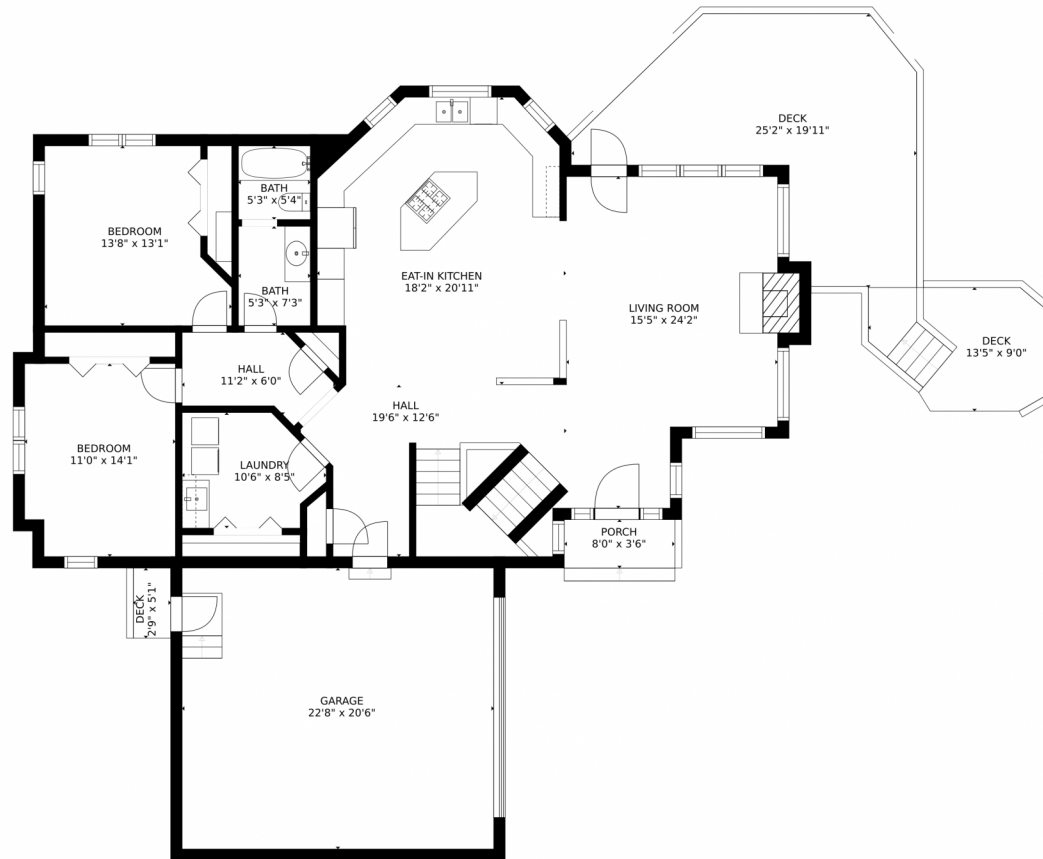

Dana Bossert
720-989-1244
dana@tuppersteam.com

Scan code
for more
property
details

309 Hy-Vu Drive, Evergreen, CO 80439 – Main

GROSS INTERNAL AREA
FLOOR 1: 1288 sq. ft. FLOOR 2: 1524 sq. ft.
FLOOR 3: 636 sq. ft. EXCLUDED AREAS:
DECK: 757 sq. ft. PORCH: 28 sq. ft.
GARAGE: 465 sq. ft. BALCONY: 110 sq. ft.
TOTAL: 3447 sq. ft.
SIZES AND DIMENSIONS ARE APPROXIMATE, ACTUAL MAY VARY.

Disclaimer: Sizes and Dimensions are Approximate, Actual May Vary.

Dana Bossert
720-989-1244
dana@tuppersteam.com

309 Hy-Vu Drive, Evergreen, CO 80439 – 2nd Level

GROSS INTERNAL AREA
FLOOR 1: 1288 sq. ft. FLOOR 2: 1524 sq. ft.
FLOOR 3: 636 sq. ft. EXCLUDED AREAS:
DECK: 757 sq. ft. PORCH: 28 sq. ft.
GARAGE: 465 sq. ft. BALCONY: 110 sq. ft.
TOTAL: 3447 sq. ft.
SIZES AND DIMENSIONS ARE APPROXIMATE, ACTUAL MAY VARY.

Disclaimer: Sizes and Dimensions are Approximate, Actual May Vary.

Dana Bossert
720-989-1244
dana@tuppersteam.com

309 Hy-Vu Drive, Evergreen, CO 80439 – Lower Level

GROSS INTERNAL AREA
FLOOR 1: 1288 sq. ft. FLOOR 2: 1524 sq. ft.
FLOOR 3: 636 sq. ft. EXCLUDED AREAS:
DECK: 757 sq. ft. PORCH: 28 sq. ft.
GARAGE: 465 sq. ft. BALCONY: 110 sq. ft.
TOTAL: 3447 sq. ft.
SIZES AND DIMENSIONS ARE APPROXIMATE, ACTUAL MAY VARY.

Disclaimer: Sizes and Dimensions are Approximate, Actual May Vary.

Dana Bossert
720-989-1244
dana@tuppersteam.com

Scan code
for more
property
details

309 Hy-Vu Drive, Evergreen, CO 80439 – All Levels

GROSS INTERNAL AREA
FLOOR 1: 1288 sq. ft, FLOOR 2: 1524 sq. ft
FLOOR 3: 636 sq. ft, EXCLUDED AREAS:
DECK: 757 sq. ft, PORCH: 28 sq. ft
GARAGE: 465 sq. ft, BALCONY: 110 sq. ft
TOTAL: 3447 sq. ft
SIZES AND DIMENSIONS ARE APPROXIMATE, ACTUAL MAY VARY.