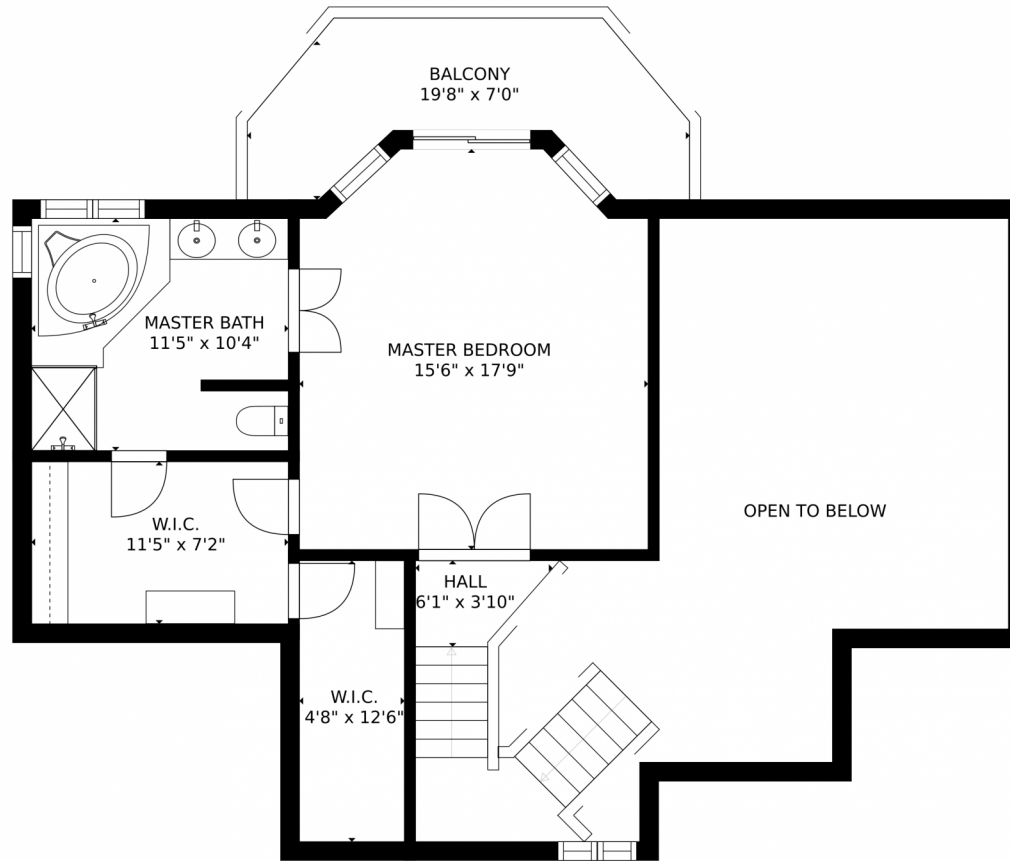

Dana Bossert
720-989-1244
dana@tuppersteam.com

Scan code
for more
property
details

309 Hy-Vu Drive, Evergreen, CO 80439 – Main

GROSS INTERNAL AREA
FLOOR 1: 1288 sq. ft. FLOOR 2: 1524 sq. ft.
FLOOR 3: 636 sq. ft. EXCLUDED AREAS:
DECK: 757 sq. ft. PORCH: 28 sq. ft.
GARAGE: 465 sq. ft. BALCONY: 110 sq. ft.
TOTAL: 3447 sq. ft.
SIZES AND DIMENSIONS ARE APPROXIMATE, ACTUAL MAY VARY.

Disclaimer: Sizes and Dimensions are Approximate, Actual May Vary.

Dana Bossert
720-989-1244
dana@tuppersteam.com

309 Hy-Vu Drive, Evergreen, CO 80439 – 2nd Level

GROSS INTERNAL AREA
FLOOR 1: 1288 sq. ft. FLOOR 2: 1524 sq. ft.
FLOOR 3: 636 sq. ft. EXCLUDED AREAS:
DECK: 757 sq. ft. PORCH: 28 sq. ft.
GARAGE: 465 sq. ft. BALCONY: 110 sq. ft.
TOTAL: 3447 sq. ft.
SIZES AND DIMENSIONS ARE APPROXIMATE, ACTUAL MAY VARY.

Disclaimer: Sizes and Dimensions are Approximate, Actual May Vary.

Dana Bossert
720-989-1244
dana@tuppersteam.com

309 Hy-Vu Drive, Evergreen, CO 80439 – Lower Level

GROSS INTERNAL AREA
FLOOR 1: 1288 sq. ft. FLOOR 2: 1524 sq. ft.
FLOOR 3: 636 sq. ft. EXCLUDED AREAS:
DECK: 757 sq. ft. PORCH: 28 sq. ft.
GARAGE: 465 sq. ft. BALCONY: 110 sq. ft.
TOTAL: 3447 sq. ft.
SIZES AND DIMENSIONS ARE APPROXIMATE, ACTUAL MAY VARY.

Disclaimer: Sizes and Dimensions are Approximate, Actual May Vary.

Dana Bossert
720-989-1244
dana@tuppersteam.com

Scan code
for more
property
details

309 Hy-Vu Drive, Evergreen, CO 80439 – All Levels

GROSS INTERNAL AREA
FLOOR 1: 1288 sq. ft, FLOOR 2: 1524 sq. ft
FLOOR 3: 636 sq. ft, EXCLUDED AREAS:
DECK: 757 sq. ft, PORCH: 28 sq. ft
GARAGE: 465 sq. ft, BALCONY: 110 sq. ft
TOTAL: 3447 sq. ft
SIZES AND DIMENSIONS ARE APPROXIMATE, ACTUAL MAY VARY.