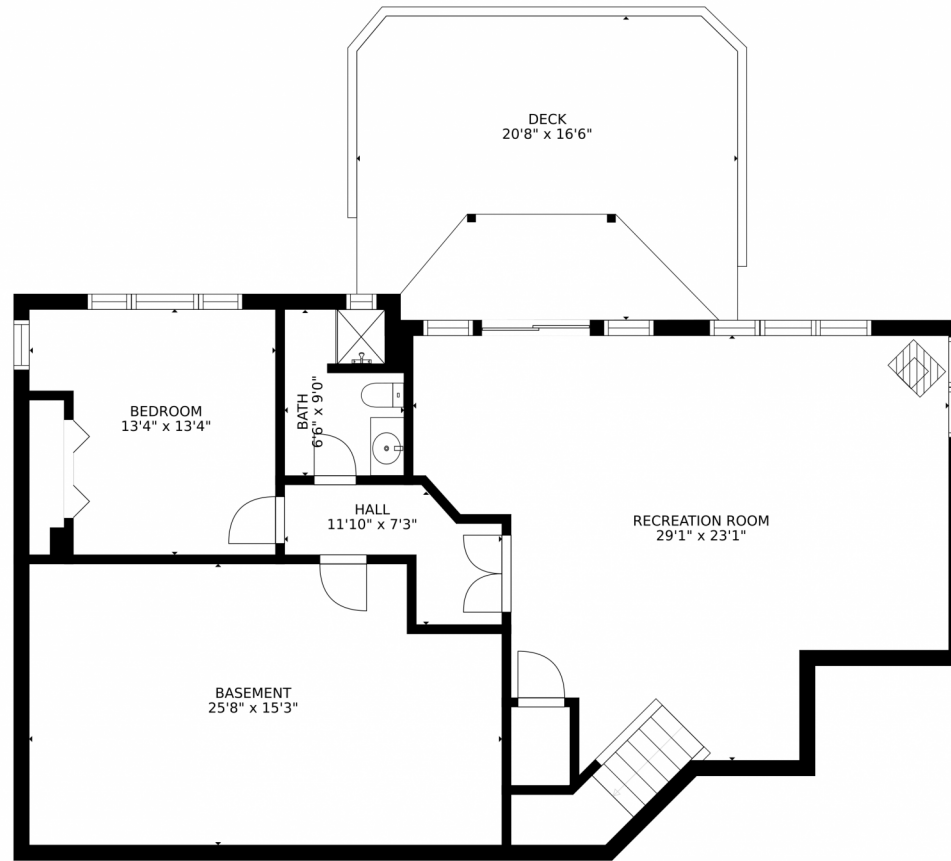

Dana Bossert
720-989-1244
dana@tuppersteam.com

Scan code
for more
property
details

309 Hy-Vu Drive, Evergreen, CO 80439 – Main

GROSS INTERNAL AREA
FLOOR 1: 1288 sq. ft. FLOOR 2: 1524 sq. ft.
FLOOR 3: 636 sq. ft. EXCLUDED AREAS:
DECK: 757 sq. ft. PORCH: 28 sq. ft.
GARAGE: 465 sq. ft. BALCONY: 110 sq. ft.
TOTAL: 3447 sq. ft.
SIZES AND DIMENSIONS ARE APPROXIMATE, ACTUAL MAY VARY.

Disclaimer: Sizes and Dimensions are Approximate, Actual May Vary.

Dana Bossert
720-989-1244
dana@tuppersteam.com

309 Hy-Vu Drive, Evergreen, CO 80439 – 2nd Level

GROSS INTERNAL AREA
FLOOR 1: 1288 sq. ft. FLOOR 2: 1524 sq. ft.
FLOOR 3: 636 sq. ft. EXCLUDED AREAS:
DECK: 757 sq. ft. PORCH: 28 sq. ft.
GARAGE: 465 sq. ft. BALCONY: 110 sq. ft.
TOTAL: 3447 sq. ft.
SIZES AND DIMENSIONS ARE APPROXIMATE, ACTUAL MAY VARY.

Disclaimer: Sizes and Dimensions are Approximate, Actual May Vary.

Dana Bossert
720-989-1244
dana@tuppersteam.com

309 Hy-Vu Drive, Evergreen, CO 80439 – Lower Level

GROSS INTERNAL AREA
FLOOR 1: 1288 sq. ft. FLOOR 2: 1524 sq. ft.
FLOOR 3: 636 sq. ft. EXCLUDED AREAS:
DECK: 757 sq. ft. PORCH: 28 sq. ft.
GARAGE: 465 sq. ft. BALCONY: 110 sq. ft.
TOTAL: 3447 sq. ft.
SIZES AND DIMENSIONS ARE APPROXIMATE, ACTUAL MAY VARY.

Disclaimer: Sizes and Dimensions are Approximate, Actual May Vary.

Dana Bossert
720-989-1244
dana@tuppersteam.com

Scan code
for more
property
details

309 Hy-Vu Drive, Evergreen, CO 80439 – All Levels

GROSS INTERNAL AREA
FLOOR 1: 1288 sq. ft, FLOOR 2: 1524 sq. ft
FLOOR 3: 636 sq. ft, EXCLUDED AREAS:
DECK: 757 sq. ft, PORCH: 28 sq. ft
GARAGE: 465 sq. ft, BALCONY: 110 sq. ft
TOTAL: 3447 sq. ft
SIZES AND DIMENSIONS ARE APPROXIMATE, ACTUAL MAY VARY.