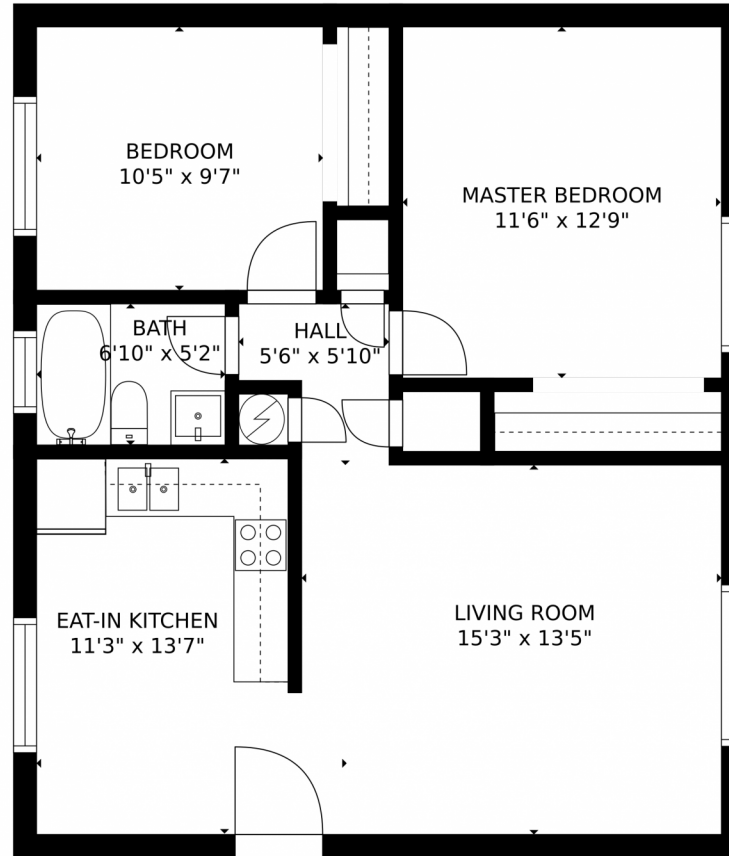

 Single Family  800 SQFT

Roxane Webster  
303-759-8522  
roxane@myhometeamdenver.com

# 2962 Eliot Circle, Westminster, CO 80030 – Floor Plan

GROSS INTERNAL AREA  
FLOOR 1: 729 sq. ft  
TOTAL: 729 sq. ft  
SIZES AND DIMENSIONS ARE APPROXIMATE, ACTUAL MAY VARY.

Disclaimer: Sizes and Dimensions are Approximate, Actual May Vary.