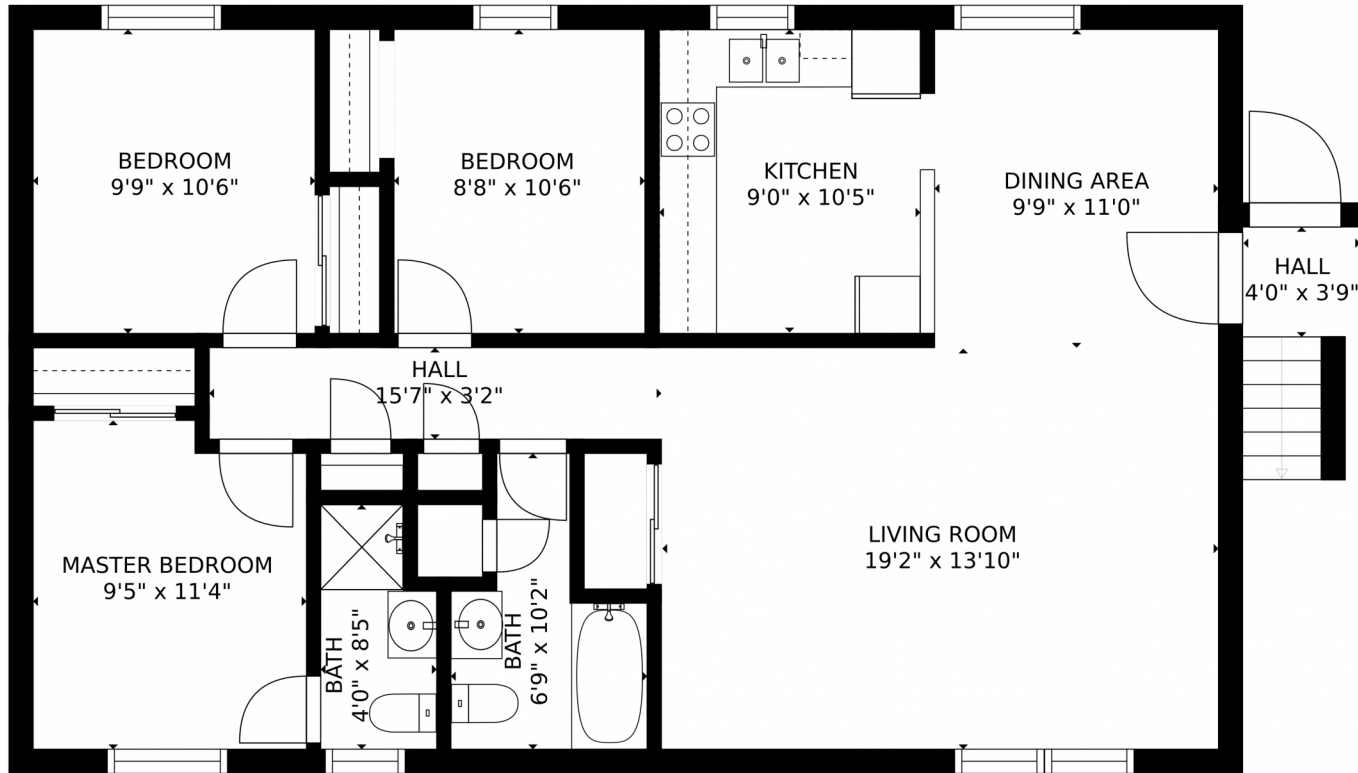

 Single Family  800 SQFT

Roxane Webster
303-759-8522
roxane@myhometeamdenver.com

GROSS INTERNAL AREA
FLOOR 1: 1028 sq. ft
TOTAL: 1028 sq. ft
SIZES AND DIMENSIONS ARE APPROXIMATE, ACTUAL MAY VARY.

Disclaimer: Sizes and Dimensions are Approximate, Actual May Vary.