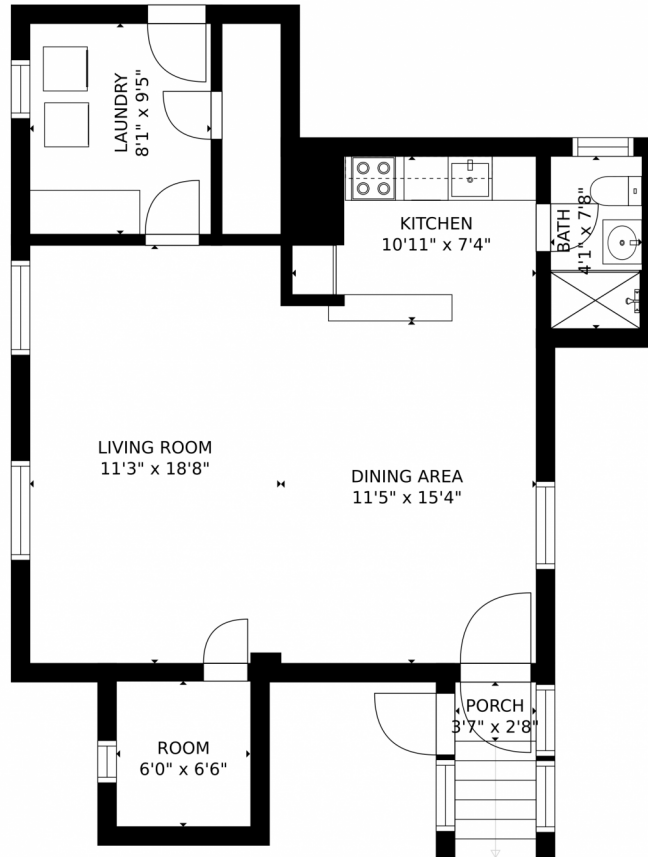

Single Family

650 SQFT

1 Bed

1 Baths

**Taylor Haas**

303-665-7368

taylorh@coloradorpm.com

<https://www.coloradorpm.com/available-rental-properties-denver>

Scan code  
for more  
property  
details

4158 1/2 Eliot Street, Denver, CO 80211 – Lower Level

GROSS INTERNAL AREA  
FLOOR 1: 659 sq. ft. EXCLUDED AREAS:  
PORCH: 10 sq. ft  
TOTAL: 659 sq. ft  
SIZES AND DIMENSIONS ARE APPROXIMATE, ACTUAL MAY VARY.