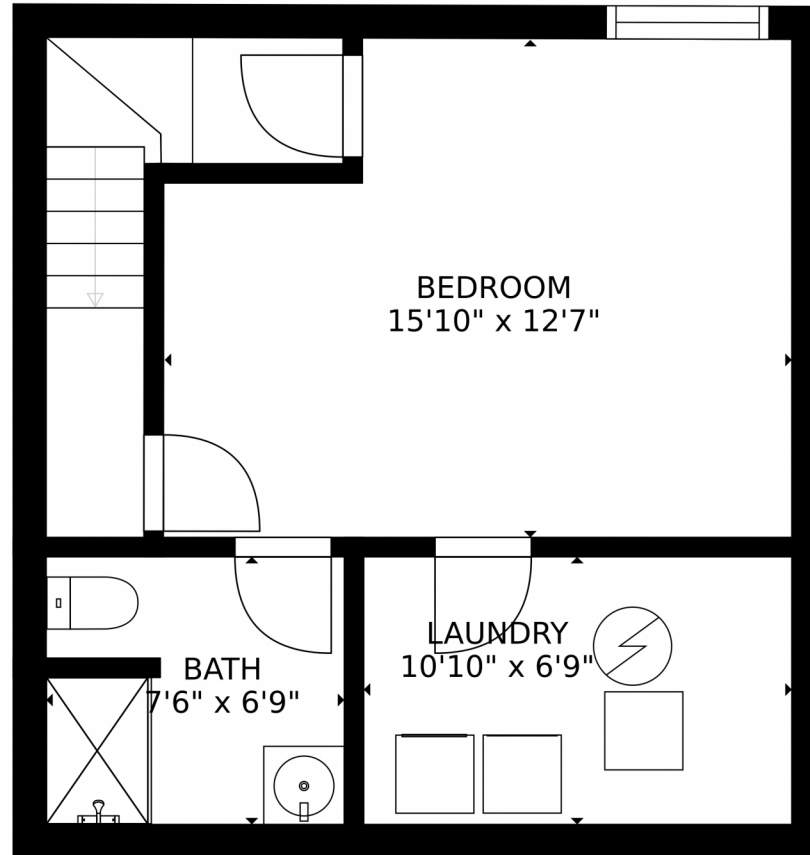

1805 South Union Boulevard  
Lakewood, CO 80228

Spacious 3 bd, 4 ba Green Mountain Townhome. 3 levels; 3 separate living areas

Single Family

1950 SQFT

**Becky Elhardt**

303-709-3828

[becky.e@westandmainhomes.com](mailto:becky.e@westandmainhomes.com)

<https://www.westandmain.co/becky-elhardt>

Scan code  
for more  
property  
details

GROSS INTERNAL AREA  
FLOOR 1: 373 sq. ft, FLOOR 2: 523 sq. ft  
FLOOR 3: 741 sq. ft, EXCLUDED AREAS:  
PATIO: 215 sq. ft, GARAGE: 176 sq. ft  
TOTAL: 1637 sq. ft  
SIZES AND DIMENSIONS ARE APPROXIMATE, ACTUAL MAY VARY.

GROSS INTERNAL AREA  
FLOOR 1: 373 sq. ft. FLOOR 2: 523 sq. ft.  
FLOOR 3: 741 sq. ft. EXCLUDED AREAS:  
PATIO: 215 sq. ft. GARAGE: 176 sq. ft.  
TOTAL: 1637 sq. ft.  
SIZES AND DIMENSIONS ARE APPROXIMATE, ACTUAL MAY VARY.