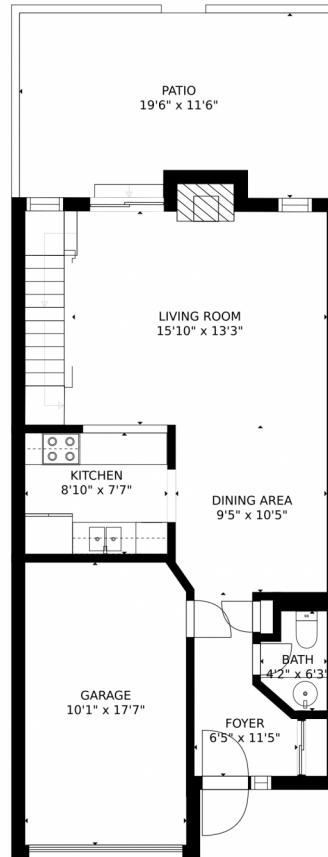

1805 South Union Boulevard  
Lakewood, CO 80228

Spacious 3 bd, 4 ba Green Mountain Townhome. 3 levels; 3 separate living areas

Single Family

1950 SQFT

**Becky Elhardt**

303-709-3828

[becky.e@westandmainhomes.com](mailto:becky.e@westandmainhomes.com)

<https://www.westandmain.co/becky-elhardt>

Scan code  
for more  
property  
details

GROSS INTERNAL AREA  
FLOOR 1: 373 sq. ft, FLOOR 2: 523 sq. ft  
FLOOR 3: 741 sq. ft, EXCLUDED AREAS:  
PATIO: 215 sq. ft, GARAGE: 176 sq. ft  
TOTAL: 1637 sq. ft  
SIZES AND DIMENSIONS ARE APPROXIMATE, ACTUAL MAY VARY.

GROSS INTERNAL AREA  
FLOOR 1: 373 sq. ft. FLOOR 2: 523 sq. ft.  
FLOOR 3: 741 sq. ft. EXCLUDED AREAS:  
PATIO: 215 sq. ft. GARAGE: 176 sq. ft.  
TOTAL: 1637 sq. ft.  
SIZES AND DIMENSIONS ARE APPROXIMATE, ACTUAL MAY VARY.

GROSS INTERNAL AREA  
FLOOR 1: 373 sq. ft, FLOOR 2: 523 sq. ft  
FLOOR 3: 741 sq. ft, EXCLUDED AREAS:  
PATIO: 215 sq. ft, GARAGE: 176 sq. ft  
TOTAL: 1637 sq. ft  
SIZES AND DIMENSIONS ARE APPROXIMATE, ACTUAL MAY VARY.