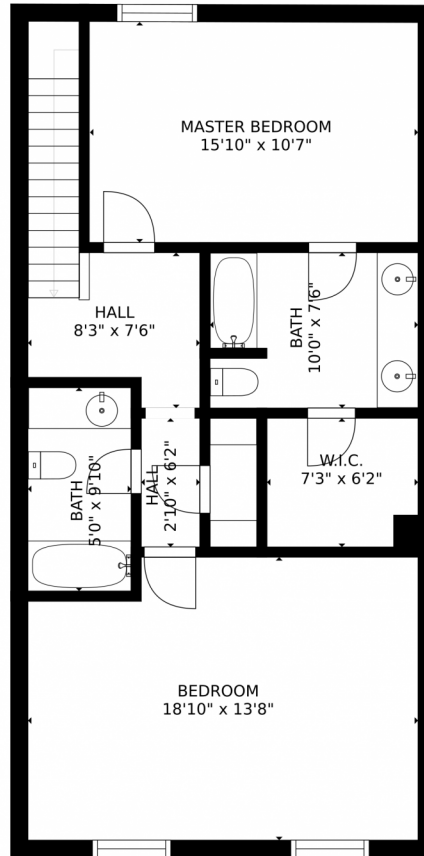

<https://www.westandmain.co/becky-elhardt>

Scan code  
for more  
property  
details

GROSS INTERNAL AREA  
FLOOR 1: 373 sq. ft, FLOOR 2: 523 sq. ft  
FLOOR 3: 741 sq. ft, EXCLUDED AREAS:  
PATIO: 215 sq. ft, GARAGE: 176 sq. ft  
TOTAL: 1637 sq. ft  
SIZES AND DIMENSIONS ARE APPROXIMATE, ACTUAL MAY VARY.

GROSS INTERNAL AREA  
FLOOR 1: 373 sq. ft. FLOOR 2: 523 sq. ft.  
FLOOR 3: 741 sq. ft. EXCLUDED AREAS:  
PATIO: 215 sq. ft. GARAGE: 176 sq. ft.  
TOTAL: 1637 sq. ft.  
SIZES AND DIMENSIONS ARE APPROXIMATE, ACTUAL MAY VARY.

Disclaimer: Sizes and Dimensions are Approximate, Actual May Vary.

**Becky Elhardt**  
303-709-3828  
becky.e@westandmainhomes.com  
<https://www.westandmain.co/becky-elhardt>

1805 South Union Boulevard, Lakewood, CO 80228 – 2nd Floor

GROSS INTERNAL AREA  
FLOOR 1: 373 sq. ft, FLOOR 2: 523 sq. ft  
FLOOR 3: 741 sq. ft, EXCLUDED AREAS:  
PATIO: 215 sq. ft, GARAGE: 176 sq. ft  
TOTAL: 1637 sq. ft  
SIZES AND DIMENSIONS ARE APPROXIMATE, ACTUAL MAY VARY.