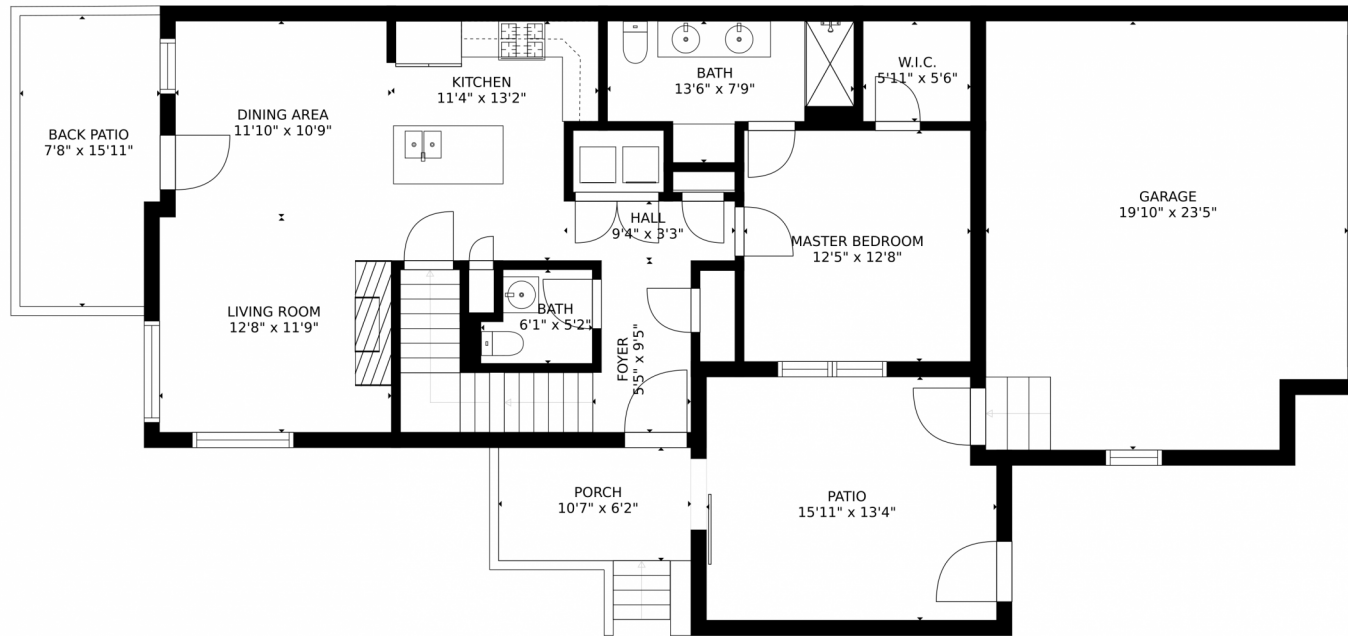

GROSS INTERNAL AREA
FLOOR 1: 637 sq. ft. FLOOR 2: 1050 sq. ft.
FLOOR 3: 637 sq. ft. EXCLUDED AREAS:
PATIO: 205 sq. ft. PORCH: 65 sq. ft.
GARAGE: 452 sq. ft.
TOTAL: 2324 sq. ft.
SIZES AND DIMENSIONS ARE APPROXIMATE, ACTUAL MAY VARY.

GROSS INTERNAL AREA
FLOOR 1: 637 sq. ft. FLOOR 2: 933 sq. ft.
FLOOR 3: 637 sq. ft. EXCLUDED AREAS:
BALCONY: 118 sq. ft. PATIO: 205 sq. ft.
PORCH: 65 sq. ft. GARAGE: 452 sq. ft.
TOTAL: 2207 sq. ft.
SIZES AND DIMENSIONS ARE APPROXIMATE, ACTUAL MAY VARY.

Disclaimer: Sizes and Dimensions are Approximate, Actual May Vary.

Taylor Haas
303-665-7368
taylorh@coloradorpm.com
<https://www.coloradorpm.com/available-rental-properties-denver>

GROSS INTERNAL AREA
FLOOR 1: 637 sq. ft, FLOOR 2: 933 sq. ft
FLOOR 3: 637 sq. ft, EXCLUDED AREAS:
BALCONY: 118 sq. ft, PATIO: 205 sq. ft
PORCH: 65 sq. ft, GARAGE: 452 sq. ft
TOTAL: 2207 sq. ft
SIZES AND DIMENSIONS ARE APPROXIMATE, ACTUAL MAY VARY.

GROSS INTERNAL AREA
FLOOR 1: 637 sq. ft, FLOOR 2: 1050 sq. ft
FLOOR 3: 637 sq. ft, EXCLUDED AREAS:
PATIO: 205 sq. ft, PORCH: 65 sq. ft
GARAGE: 452 sq. ft
TOTAL: 2324 sq. ft
SIZES AND DIMENSIONS ARE APPROXIMATE, ACTUAL MAY VARY.