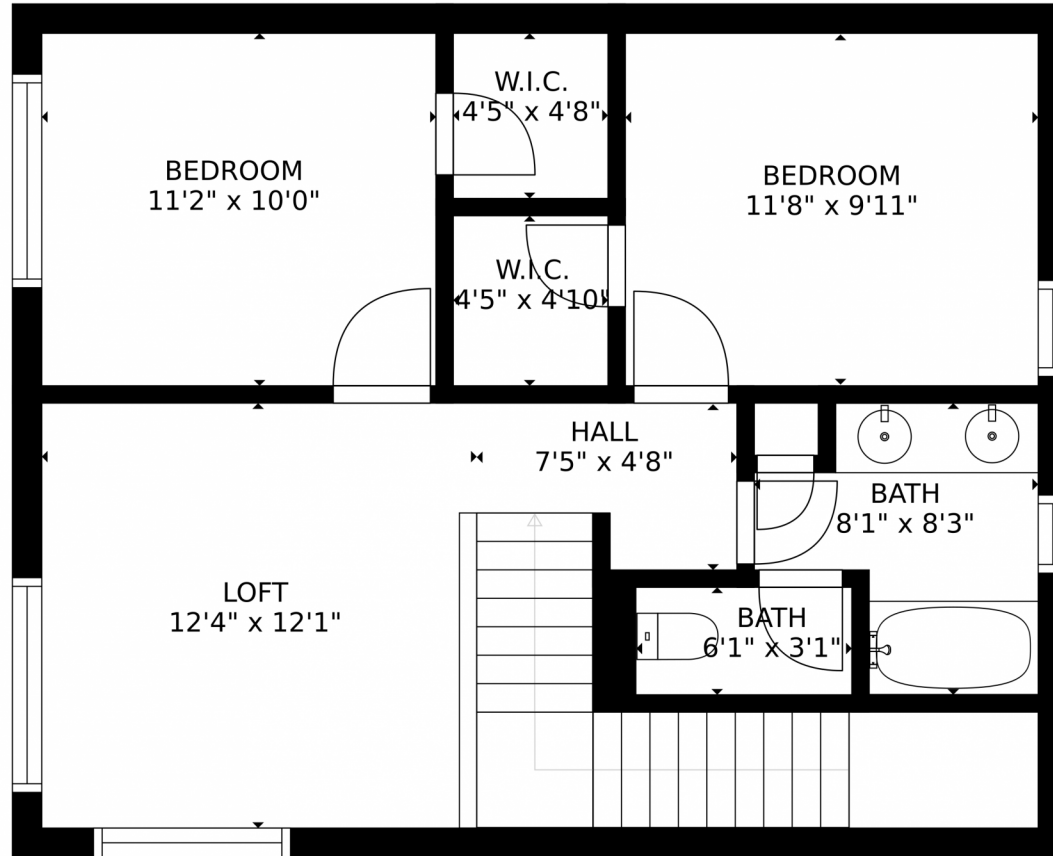

GROSS INTERNAL AREA
FLOOR 1: 637 sq. ft. FLOOR 2: 1050 sq. ft.
FLOOR 3: 637 sq. ft. EXCLUDED AREAS:
PATIO: 205 sq. ft. PORCH: 65 sq. ft.
GARAGE: 452 sq. ft.
TOTAL: 2324 sq. ft.
SIZES AND DIMENSIONS ARE APPROXIMATE, ACTUAL MAY VARY.

GROSS INTERNAL AREA
FLOOR 1: 637 sq. ft. FLOOR 2: 933 sq. ft.
FLOOR 3: 637 sq. ft. EXCLUDED AREAS:
BALCONY: 118 sq. ft. PATIO: 205 sq. ft.
PORCH: 65 sq. ft. GARAGE: 452 sq. ft.
TOTAL: 2207 sq. ft.
SIZES AND DIMENSIONS ARE APPROXIMATE, ACTUAL MAY VARY.

Disclaimer: Sizes and Dimensions are Approximate, Actual May Vary.

Taylor Haas
303-665-7368
taylorh@coloradorpm.com
<https://www.coloradorpm.com/available-rental-properties-denver>

GROSS INTERNAL AREA
FLOOR 1: 637 sq. ft, FLOOR 2: 933 sq. ft
FLOOR 3: 637 sq. ft, EXCLUDED AREAS:
BALCONY: 118 sq. ft, PATIO: 205 sq. ft
PORCH: 65 sq. ft, GARAGE: 452 sq. ft
TOTAL: 2207 sq. ft
SIZES AND DIMENSIONS ARE APPROXIMATE, ACTUAL MAY VARY.