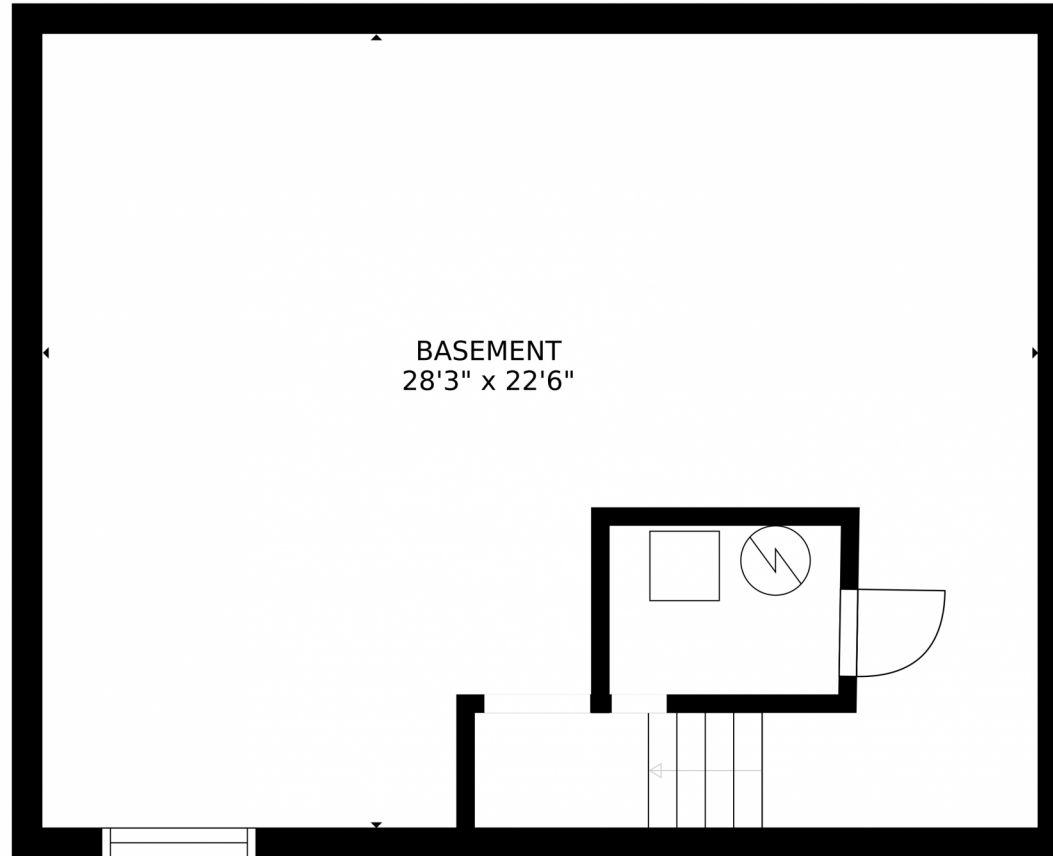

GROSS INTERNAL AREA
FLOOR 1: 637 sq. ft. FLOOR 2: 1050 sq. ft.
FLOOR 3: 637 sq. ft. EXCLUDED AREAS:
PATIO: 205 sq. ft. PORCH: 65 sq. ft.
GARAGE: 452 sq. ft.
TOTAL: 2324 sq. ft.
SIZES AND DIMENSIONS ARE APPROXIMATE, ACTUAL MAY VARY.

GROSS INTERNAL AREA
FLOOR 1: 637 sq. ft. FLOOR 2: 933 sq. ft.
FLOOR 3: 637 sq. ft. EXCLUDED AREAS:
BALCONY: 118 sq. ft. PATIO: 205 sq. ft.
PORCH: 65 sq. ft. GARAGE: 452 sq. ft.
TOTAL: 2207 sq. ft.
SIZES AND DIMENSIONS ARE APPROXIMATE, ACTUAL MAY VARY.

Disclaimer: Sizes and Dimensions are Approximate, Actual May Vary.

Taylor Haas
303-665-7368
taylorh@coloradorpm.com
<https://www.coloradorpm.com/available-rental-properties-denver>

GROSS INTERNAL AREA
FLOOR 1: 637 sq. ft, FLOOR 2: 933 sq. ft
FLOOR 3: 637 sq. ft, EXCLUDED AREAS:
BALCONY: 118 sq. ft, PATIO: 205 sq. ft
PORCH: 65 sq. ft, GARAGE: 452 sq. ft
TOTAL: 2207 sq. ft
SIZES AND DIMENSIONS ARE APPROXIMATE, ACTUAL MAY VARY.