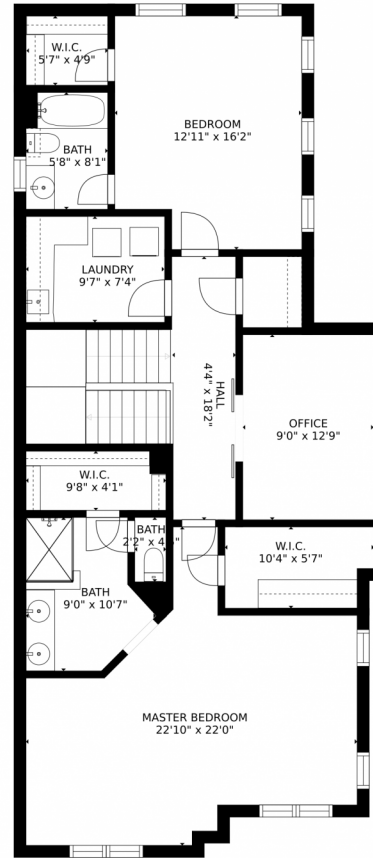

Single Family

2100 SQFT

Taylor Haas

303-665-7368

taylorh@coloradorpm.com

<https://www.coloradorpm.com/available-rental-properties-denver>

Scan code
for more
property
details

7146 West Evans Avenue, Lakewood, CO 80227 – First Floor

GROSS INTERNAL AREA
FLOOR 1: 800 sq. ft. FLOOR 2: 815 sq. ft.
FLOOR 3: 1216 sq. ft. EXCLUDED AREAS:
GARAGE: 400 sq. ft.
TOTAL: 2831 sq. ft.
SIZES AND DIMENSIONS ARE APPROXIMATE, ACTUAL MAY VARY.

Disclaimer: Sizes and Dimensions are Approximate, Actual May Vary.

Taylor Haas
303-665-7368
taylorh@coloradorpm.com
<https://www.coloradorpm.com/available-rental-properties-denver>

7146 West Evans Avenue, Lakewood, CO 80227 – Second Floor

GROSS INTERNAL AREA
FLOOR 1: 800 sq. ft, FLOOR 2: 815 sq. ft
FLOOR 3: 1216 sq. ft, EXCLUDED AREAS:
GARAGE: 400 sq. ft
TOTAL: 2831 sq. ft
SIZES AND DIMENSIONS ARE APPROXIMATE, ACTUAL MAY VARY.

Disclaimer: Sizes and Dimensions are Approximate, Actual May Vary.

Taylor Haas
303-665-7368
taylorh@coloradorpm.com
<https://www.coloradorpm.com/available-rental-properties-denver>

GROSS INTERNAL AREA
FLOOR 1: 800 sq. ft, FLOOR 2: 815 sq. ft
FLOOR 3: 1216 sq. ft, EXCLUDED AREAS:
GARAGE: 400 sq. ft
TOTAL: 2831 sq. ft
SIZES AND DIMENSIONS ARE APPROXIMATE, ACTUAL MAY VARY.