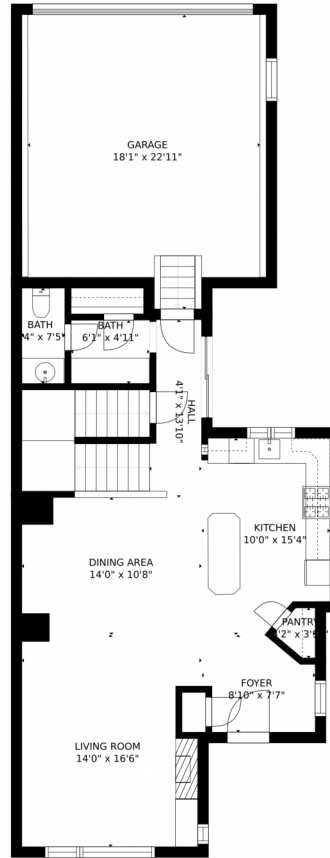

Single Family

2100 SQFT

Taylor Haas

303-665-7368

taylorh@coloradorpm.com

<https://www.coloradorpm.com/available-rental-properties-denver>

Scan code
for more
property
details

7146 West Evans Avenue, Lakewood, CO 80227 – First Floor

GROSS INTERNAL AREA
FLOOR 1: 800 sq. ft. FLOOR 2: 815 sq. ft.
FLOOR 3: 1216 sq. ft. EXCLUDED AREAS:
GARAGE: 400 sq. ft.
TOTAL: 2831 sq. ft.
SIZES AND DIMENSIONS ARE APPROXIMATE, ACTUAL MAY VARY.

Disclaimer: Sizes and Dimensions are Approximate, Actual May Vary.

Taylor Haas
303-665-7368
taylorh@coloradorpm.com
<https://www.coloradorpm.com/available-rental-properties-denver>

7146 West Evans Avenue, Lakewood, CO 80227 – Second Floor

GROSS INTERNAL AREA
FLOOR 1: 800 sq. ft, FLOOR 2: 815 sq. ft
FLOOR 3: 1216 sq. ft, EXCLUDED AREAS:
GARAGE: 400 sq. ft
TOTAL: 2831 sq. ft
SIZES AND DIMENSIONS ARE APPROXIMATE, ACTUAL MAY VARY.

Disclaimer: Sizes and Dimensions are Approximate, Actual May Vary.

Taylor Haas
303-665-7368
taylorh@coloradorpm.com
<https://www.coloradorpm.com/available-rental-properties-denver>

GROSS INTERNAL AREA
FLOOR 1: 800 sq. ft, FLOOR 2: 815 sq. ft
FLOOR 3: 1216 sq. ft, EXCLUDED AREAS:
GARAGE: 400 sq. ft
TOTAL: 2831 sq. ft
SIZES AND DIMENSIONS ARE APPROXIMATE, ACTUAL MAY VARY.