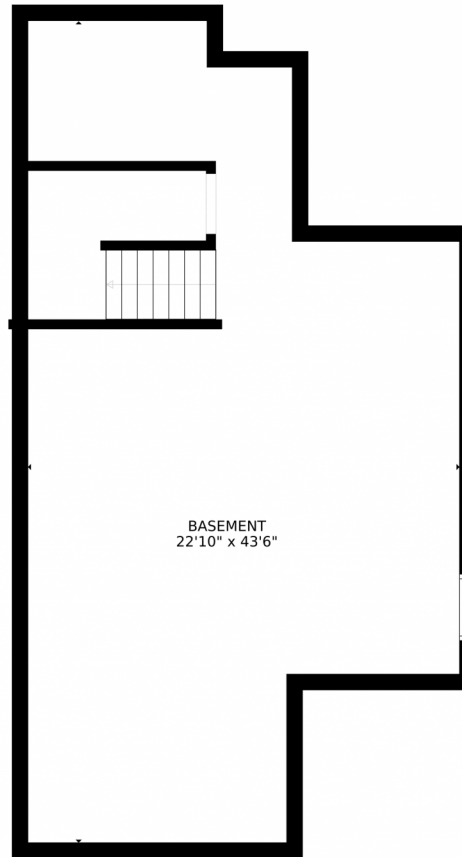

Single Family

2100 SQFT

Taylor Haas

303-665-7368

taylorh@coloradorpm.com

<https://www.coloradorpm.com/available-rental-properties-denver>

Scan code
for more
property
details

7146 West Evans Avenue, Lakewood, CO 80227 – First Floor

GROSS INTERNAL AREA
FLOOR 1: 800 sq. ft. FLOOR 2: 815 sq. ft.
FLOOR 3: 1216 sq. ft. EXCLUDED AREAS:
GARAGE: 400 sq. ft.
TOTAL: 2831 sq. ft.
SIZES AND DIMENSIONS ARE APPROXIMATE, ACTUAL MAY VARY.

Disclaimer: Sizes and Dimensions are Approximate, Actual May Vary.

Taylor Haas
303-665-7368
taylorh@coloradorpm.com
<https://www.coloradorpm.com/available-rental-properties-denver>

7146 West Evans Avenue, Lakewood, CO 80227 – Second Floor

GROSS INTERNAL AREA
FLOOR 1: 800 sq. ft, FLOOR 2: 815 sq. ft
FLOOR 3: 1216 sq. ft, EXCLUDED AREAS:
GARAGE: 400 sq. ft
TOTAL: 2831 sq. ft
SIZES AND DIMENSIONS ARE APPROXIMATE, ACTUAL MAY VARY.

Disclaimer: Sizes and Dimensions are Approximate, Actual May Vary.

Taylor Haas
303-665-7368
taylorh@coloradorpm.com
<https://www.coloradorpm.com/available-rental-properties-denver>

GROSS INTERNAL AREA
FLOOR 1: 800 sq. ft, FLOOR 2: 815 sq. ft
FLOOR 3: 1216 sq. ft, EXCLUDED AREAS:
GARAGE: 400 sq. ft
TOTAL: 2831 sq. ft
SIZES AND DIMENSIONS ARE APPROXIMATE, ACTUAL MAY VARY.