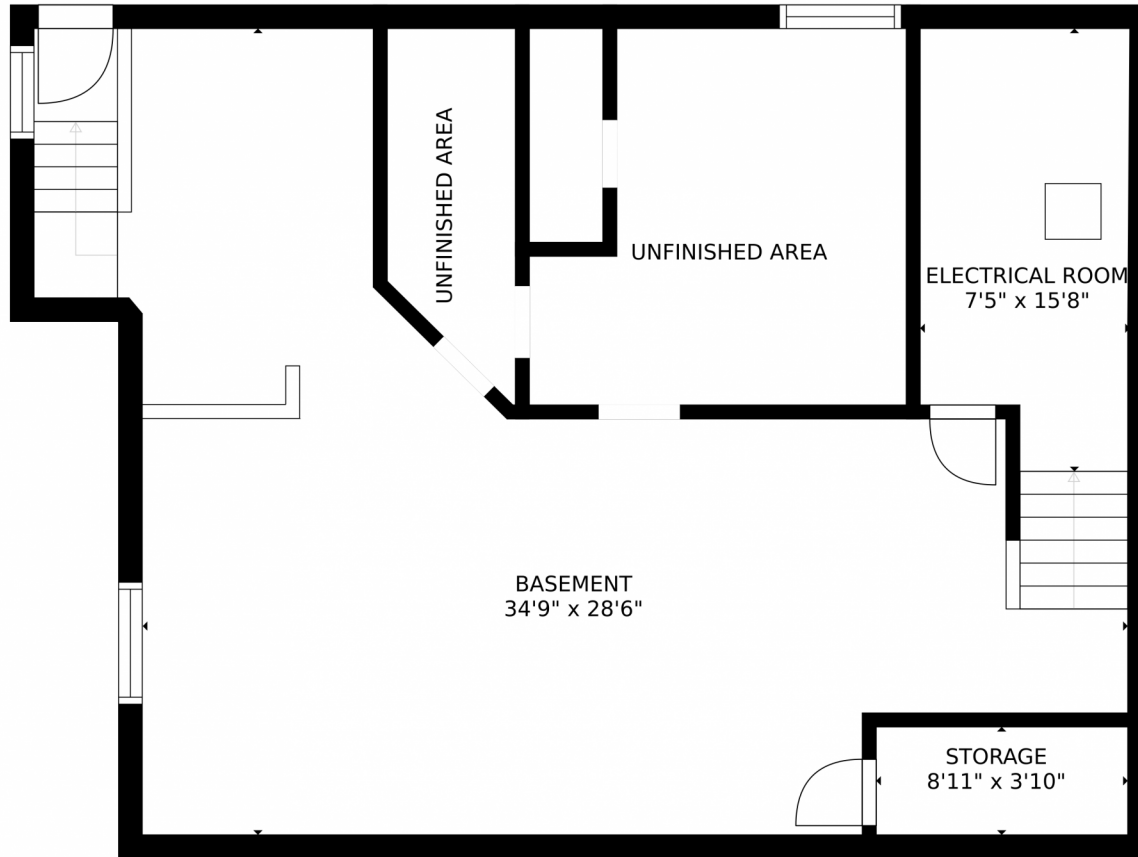

SIZES AND DIMENSIONS ARE APPROXIMATE, ACTUAL MAY VARY.

Disclaimer: Sizes and Dimensions are Approximate, Actual May Vary.

Motenia Rose- Deaver
303-810-7870
mrdteam@hotmail.com
<https://www.movingwithmoe.com>

Scan code
for more
property
details

GROSS INTERNAL AREA
FLOOR 1: 825 sq. ft., FLOOR 2: 1028 sq. ft.
FLOOR 3: 1543 sq. ft., EXCLUDED AREAS:
UNFINISHED AREA: 202 sq. ft., DECK: 90 sq. ft.
PATIO: 146 sq. ft., PORCH: 279 sq. ft.
GARAGE: 565 sq. ft.
TOTAL: 3396 sq. ft.
SIZES AND DIMENSIONS ARE APPROXIMATE, ACTUAL MAY VARY.