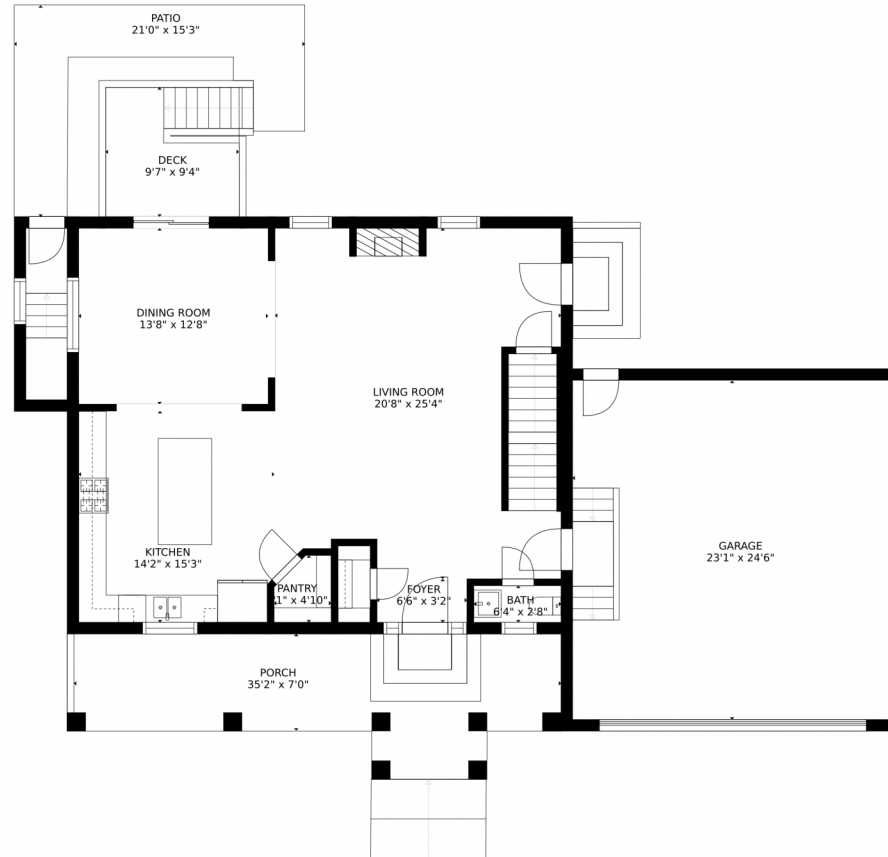

 Single Family  2538 SQFT

Motenia Rose- Deaver
303-810-7870
mrdteam@hotmail.com
<https://www.movingwithmoe.com>

Scan code
for more
property
details

14750 Avery Way, Keenesburg, CO 80643 – Main Level

GROSS INTERNAL AREA
FLOOR 1: 1027 sq. ft. FLOOR 2: 1028 sq. ft.
FLOOR 3: 1543 sq. ft. EXCLUDED AREAS:
DECK: 90 sq. ft. PATIO: 146 sq. ft.
PORCH: 279 sq. ft. GARAGE: 565 sq. ft.
TOTAL: 3598 sq. ft.
SIZES AND DIMENSIONS ARE APPROXIMATE, ACTUAL MAY VARY.

Disclaimer: Sizes and Dimensions are Approximate, Actual May Vary.

Motenia Rose- Deaver
303-810-7870
mrdteam@hotmail.com
<https://www.movingwithmoe.com>

Scan code
for more
property
details

14750 Avery Way, Keenesburg, CO 80643 – Upper Level

GROSS INTERNAL AREA
FLOOR 1: 825 sq. ft, FLOOR 2: 1028 sq. ft
FLOOR 3: 1543 sq. ft, EXCLUDED AREAS:
UNFINISHED AREA: 202 sq. ft, DECK: 90 sq. ft
PATIO: 146 sq. ft, PORCH: 279 sq. ft
GARAGE: 565 sq. ft
TOTAL: 3396 sq. ft

Scan code
for more
property
details

GROSS INTERNAL AREA
FLOOR 1: 825 sq. ft., FLOOR 2: 1028 sq. ft.
FLOOR 3: 1543 sq. ft., EXCLUDED AREAS:
UNFINISHED AREA: 202 sq. ft., DECK: 90 sq. ft.
PATIO: 146 sq. ft., PORCH: 279 sq. ft.
GARAGE: 565 sq. ft.
TOTAL: 3396 sq. ft.
SIZES AND DIMENSIONS ARE APPROXIMATE, ACTUAL MAY VARY.