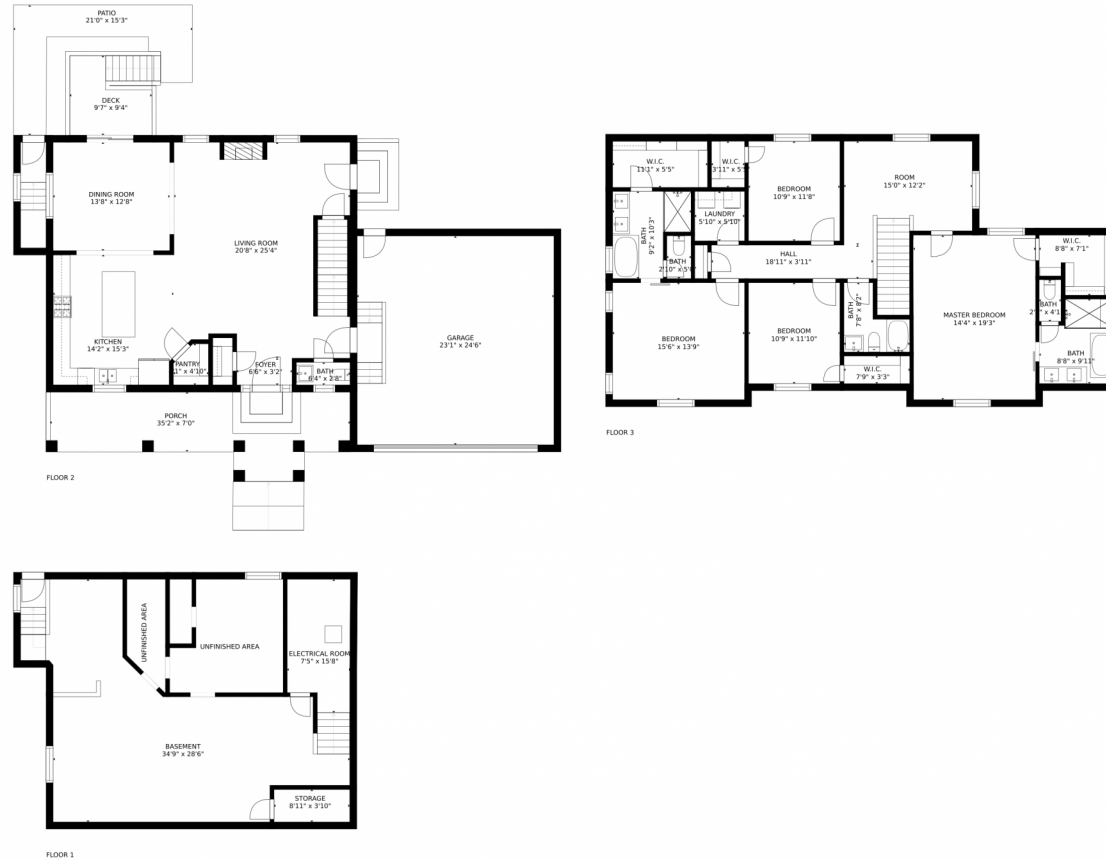

14750 Avery Way, Keenesburg, CO 80643 – All Levels

GROSS INTERNAL AREA
FLOOR 1: 825 sq. ft, FLOOR 2: 1028 sq. ft
FLOOR 3: 1543 sq. ft, EXCLUDED AREAS:
UNFINISHED AREA: 202 sq. ft, DECK: 90 sq. ft
PATIO: 146 sq. ft, PORCH: 279 sq. ft
GARAGE: 565 sq. ft
TOTAL: 3396 sq. ft

Disclaimer: Sizes and Dimensions are Approximate, Actual May Vary.

Motenia Rose- Deaver
303-810-7870
mrdteam@hotmail.com
<https://www.movingwithmoe.com>