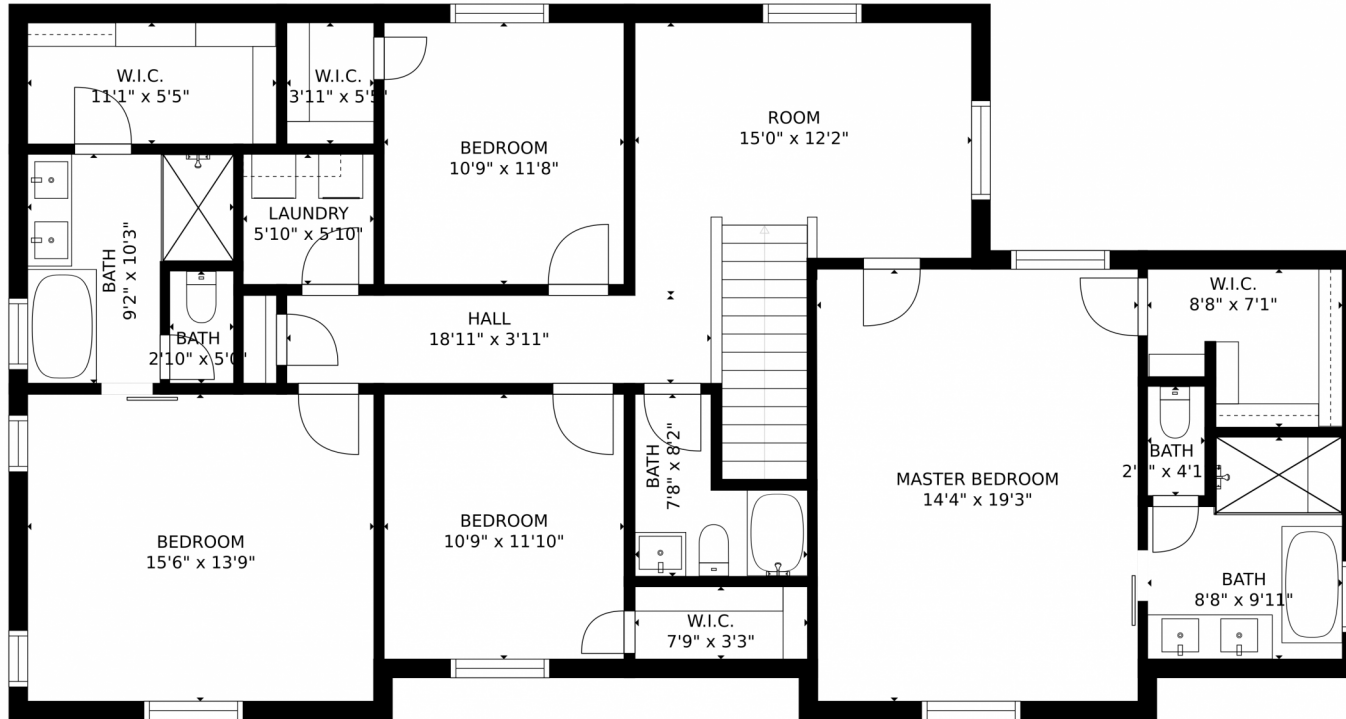

14750 Avery Way, Keenesburg, CO 80643 – Upper Level

GROSS INTERNAL AREA
FLOOR 1: 825 sq. ft, FLOOR 2: 1028 sq. ft
FLOOR 3: 1543 sq. ft, EXCLUDED AREAS:
UNFINISHED AREA: 202 sq. ft, DECK: 90 sq. ft
PATIO: 146 sq. ft, PORCH: 279 sq. ft
GARAGE: 565 sq. ft
TOTAL: 3396 sq. ft

Disclaimer: Sizes and Dimensions are Approximate, Actual May Vary.

Motenia Rose- Deaver
303-810-7870
mrdteam@hotmail.com
<https://www.movingwithmoe.com>

Scan code
for more
property
details