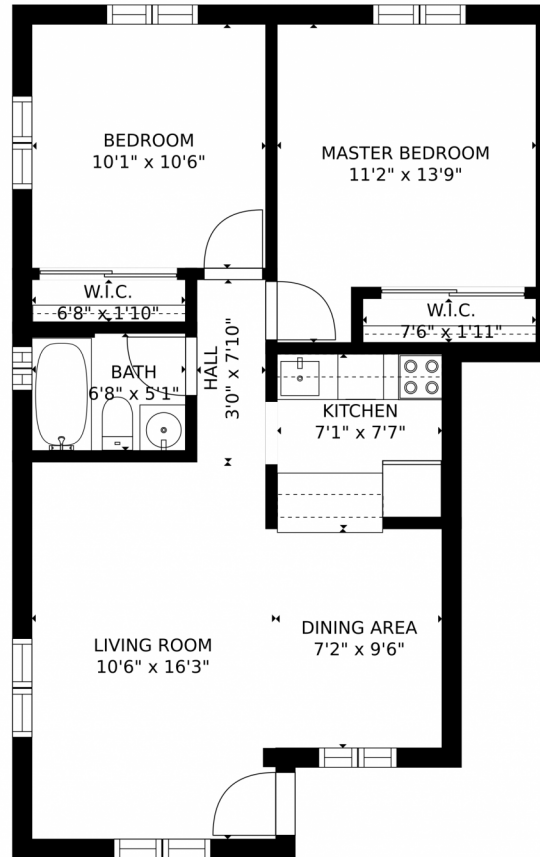

 Single Family

 820 SQFT

 2 Beds

 1 Baths

**Taylor Haas**  
303-665-7368  
taylorh@coloradorpm.com  
<https://www.coloradorpm.com/available-rental-properties-denv>

Scan code  
for more  
property  
details

GROSS INTERNAL AREA  
FLOOR 1: 650 sq. ft  
TOTAL: 650 sq. ft  
SIZES AND DIMENSIONS ARE APPROXIMATE, ACTUAL MAY VARY.

Disclaimer: Sizes and Dimensions are Approximate, Actual May Vary.

**Taylor Haas**  
303-665-7368  
taylorh@coloradorpm.com  
<https://www.coloradorpm.com/available-rental-properties-denver>