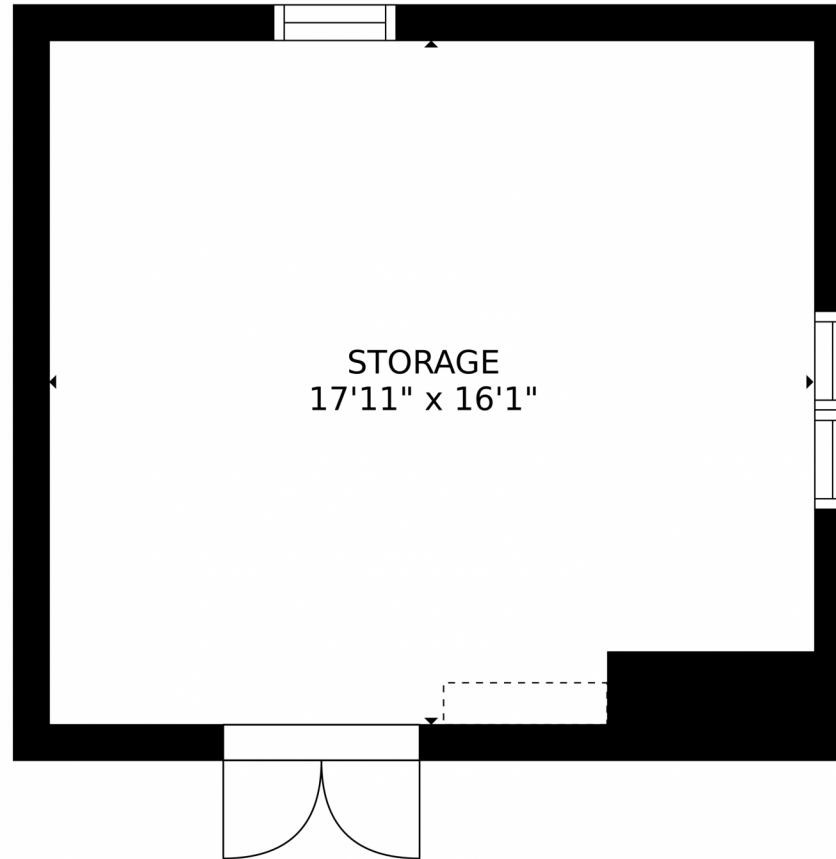

Disclaimer: Sizes and Dimensions are Approximate, Actual May Vary.

Lynne Poole
303-929-6037
tpoole1@msn.com

6176 Misty Way, Longmont, CO 80503 – Main Level

GROSS INTERNAL AREA
FLOOR 1: 1046 sq. ft. FLOOR 2: 1256 sq. ft.
FLOOR 3: 1770 sq. ft. EXCLUDED AREAS:
PATIO: 909 sq. ft. DECK: 1089 sq. ft.
PORCH: 309 sq. ft. GARAGE: 459 sq. ft.
BALCONY: 73 sq. ft.
TOTAL: 4072 sq. ft.
SIZES AND DIMENSIONS ARE APPROXIMATE, ACTUAL MAY VARY.

Disclaimer: Sizes and Dimensions are Approximate, Actual May Vary.

Lynne Poole
303-929-6037
tpoole1@msn.com

6176 Misty Way, Longmont, CO 80503 – 2nd Level

GROSS INTERNAL AREA
FLOOR 1: 1046 sq. ft. FLOOR 2: 1256 sq. ft.
FLOOR 3: 1770 sq. ft. EXCLUDED AREAS:
PATIO: 909 sq. ft. DECK: 1089 sq. ft.
PORCH: 309 sq. ft. GARAGE: 459 sq. ft.
BALCONY: 73 sq. ft.
TOTAL: 4072 sq. ft.
SIZES AND DIMENSIONS ARE APPROXIMATE, ACTUAL MAY VARY.

Disclaimer: Sizes and Dimensions are Approximate, Actual May Vary.

Lynne Poole
303-929-6037
tpoole1@msn.com

GROSS INTERNAL AREA
FLOOR 1: 288 sq. ft
TOTAL: 288 sq. ft
SIZES AND DIMENSIONS ARE APPROXIMATE, ACTUAL MAY VARY.

Disclaimer: Sizes and Dimensions are Approximate, Actual May Vary.