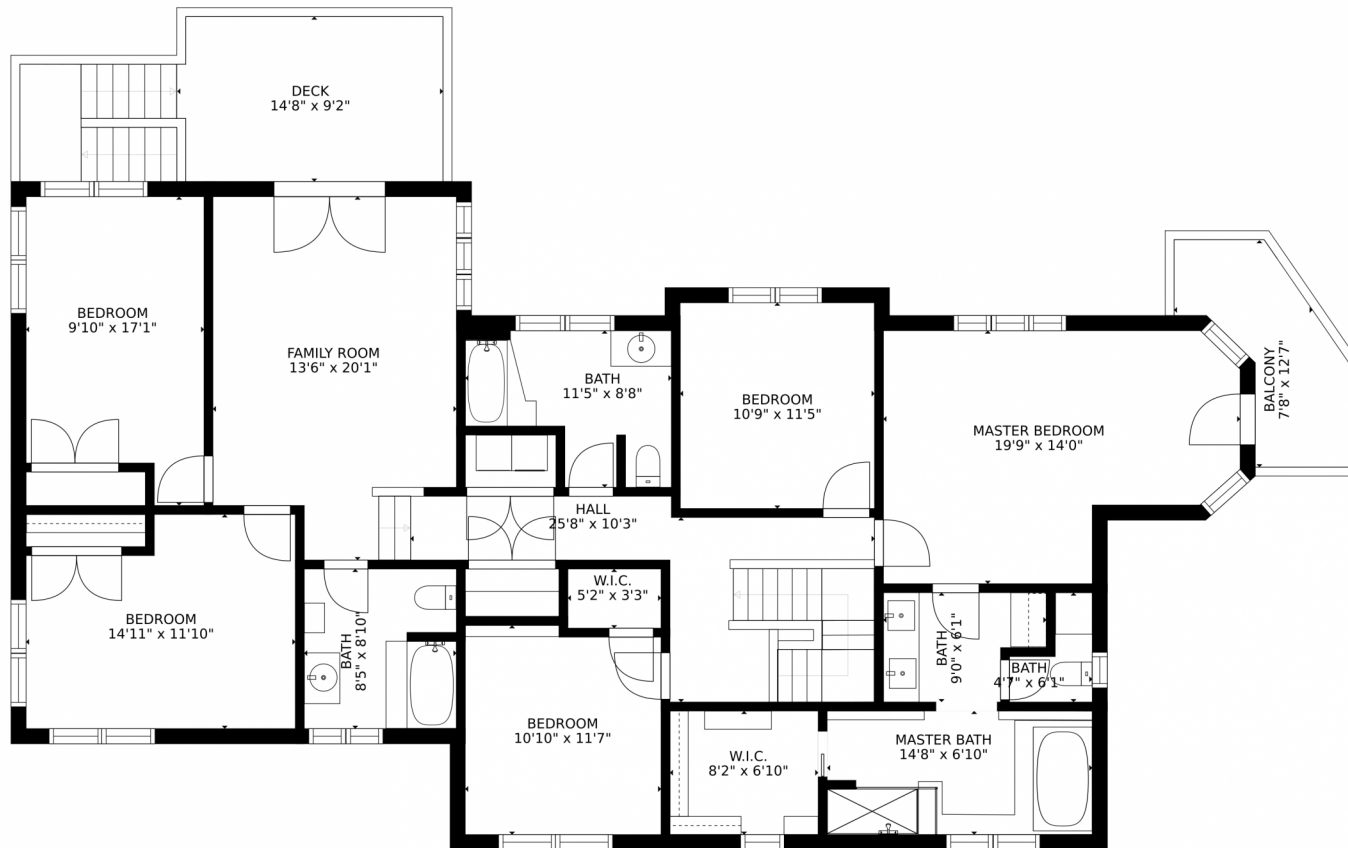

Disclaimer: Sizes and Dimensions are Approximate, Actual May Vary.

Lynne Poole
303-929-6037
tpoole1@msn.com

6176 Misty Way, Longmont, CO 80503 – Lower Level

GROSS INTERNAL AREA
FLOOR 1: 1046 sq. ft. FLOOR 2: 1256 sq. ft.
FLOOR 3: 1770 sq. ft. EXCLUDED AREAS:
PATIO: 909 sq. ft. DECK: 1089 sq. ft.
PORCH: 309 sq. ft. GARAGE: 459 sq. ft.
BALCONY: 73 sq. ft.
TOTAL: 4072 sq. ft.
SIZES AND DIMENSIONS ARE APPROXIMATE, ACTUAL MAY VARY.

Disclaimer: Sizes and Dimensions are Approximate, Actual May Vary.

Lynne Poole
303-929-6037
tpoole1@msn.com

6176 Misty Way, Longmont, CO 80503 – Main Level

GROSS INTERNAL AREA
FLOOR 1: 1046 sq. ft. FLOOR 2: 1256 sq. ft.
FLOOR 3: 1770 sq. ft. EXCLUDED AREAS:
PATIO: 909 sq. ft. DECK: 1089 sq. ft.
PORCH: 309 sq. ft. GARAGE: 459 sq. ft.
BALCONY: 73 sq. ft.
TOTAL: 4072 sq. ft.
SIZES AND DIMENSIONS ARE APPROXIMATE, ACTUAL MAY VARY.

Disclaimer: Sizes and Dimensions are Approximate, Actual May Vary.

Lynne Poole
303-929-6037
tpoole1@msn.com

6176 Misty Way, Longmont, CO 80503 – 2nd Level

GROSS INTERNAL AREA
FLOOR 1: 1046 sq. ft. FLOOR 2: 1256 sq. ft.
FLOOR 3: 1770 sq. ft. EXCLUDED AREAS:
PATIO: 909 sq. ft. DECK: 1089 sq. ft.
PORCH: 309 sq. ft. GARAGE: 459 sq. ft.
BALCONY: 73 sq. ft.
TOTAL: 4072 sq. ft.
SIZES AND DIMENSIONS ARE APPROXIMATE, ACTUAL MAY VARY.

Disclaimer: Sizes and Dimensions are Approximate, Actual May Vary.

Lynne Poole
303-929-6037
tpoole1@msn.com

GROSS INTERNAL AREA
FLOOR 1: 288 sq. ft
TOTAL: 288 sq. ft
SIZES AND DIMENSIONS ARE APPROXIMATE, ACTUAL MAY VARY.