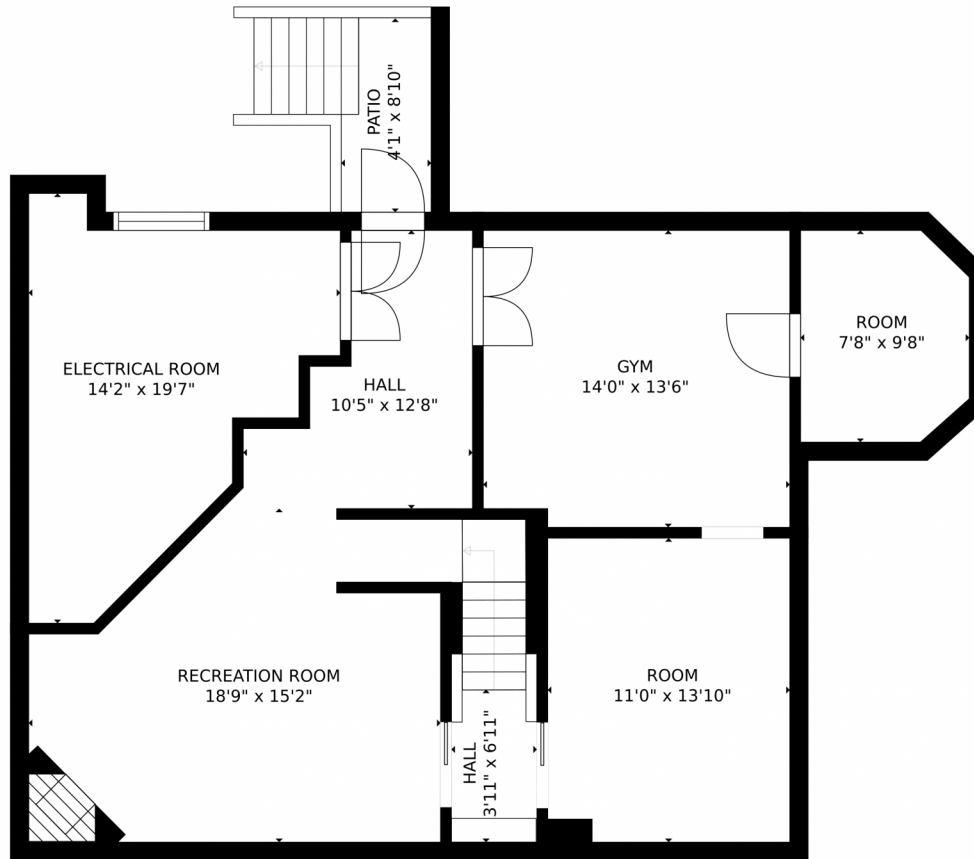

6176 Misty Way
Longmont, CO 80503

Single Family

4500 SQFT

Lynne Poole
303-929-6037
tpoole1@msn.com

Scan code
for more
property
details

6176 Misty Way, Longmont, CO 80503 – All Levels

GROSS INTERNAL AREA
FLOOR 1: 1046 sq. ft. FLOOR 2: 1256 sq. ft.
FLOOR 3: 1770 sq. ft. EXCLUDED AREAS:
PATIO: 909 sq. ft. DECK: 1089 sq. ft.
PORCH: 309 sq. ft. GARAGE: 459 sq. ft.
BALCONY: 73 sq. ft.
TOTAL: 4072 sq. ft.
SIZES AND DIMENSIONS ARE APPROXIMATE, ACTUAL MAY VARY.

Disclaimer: Sizes and Dimensions are Approximate, Actual May Vary.

Lynne Poole
303-929-6037
tpoole1@msn.com

6176 Misty Way, Longmont, CO 80503 – Lower Level

GROSS INTERNAL AREA
FLOOR 1: 1046 sq. ft. FLOOR 2: 1256 sq. ft.
FLOOR 3: 1770 sq. ft. EXCLUDED AREAS:
PATIO: 909 sq. ft. DECK: 1089 sq. ft.
PORCH: 309 sq. ft. GARAGE: 459 sq. ft.
BALCONY: 73 sq. ft.
TOTAL: 4072 sq. ft.
SIZES AND DIMENSIONS ARE APPROXIMATE, ACTUAL MAY VARY.

Disclaimer: Sizes and Dimensions are Approximate, Actual May Vary.

Lynne Poole
303-929-6037
tpoole1@msn.com

6176 Misty Way, Longmont, CO 80503 – Main Level

GROSS INTERNAL AREA
FLOOR 1: 1046 sq. ft. FLOOR 2: 1256 sq. ft.
FLOOR 3: 1770 sq. ft. EXCLUDED AREAS:
PATIO: 909 sq. ft. DECK: 1089 sq. ft.
PORCH: 309 sq. ft. GARAGE: 459 sq. ft.
BALCONY: 73 sq. ft.
TOTAL: 4072 sq. ft.
SIZES AND DIMENSIONS ARE APPROXIMATE, ACTUAL MAY VARY.

Disclaimer: Sizes and Dimensions are Approximate, Actual May Vary.

Lynne Poole
303-929-6037
tpoole1@msn.com

GROSS INTERNAL AREA
FLOOR 1: 288 sq. ft
TOTAL: 288 sq. ft
SIZES AND DIMENSIONS ARE APPROXIMATE, ACTUAL MAY VARY.