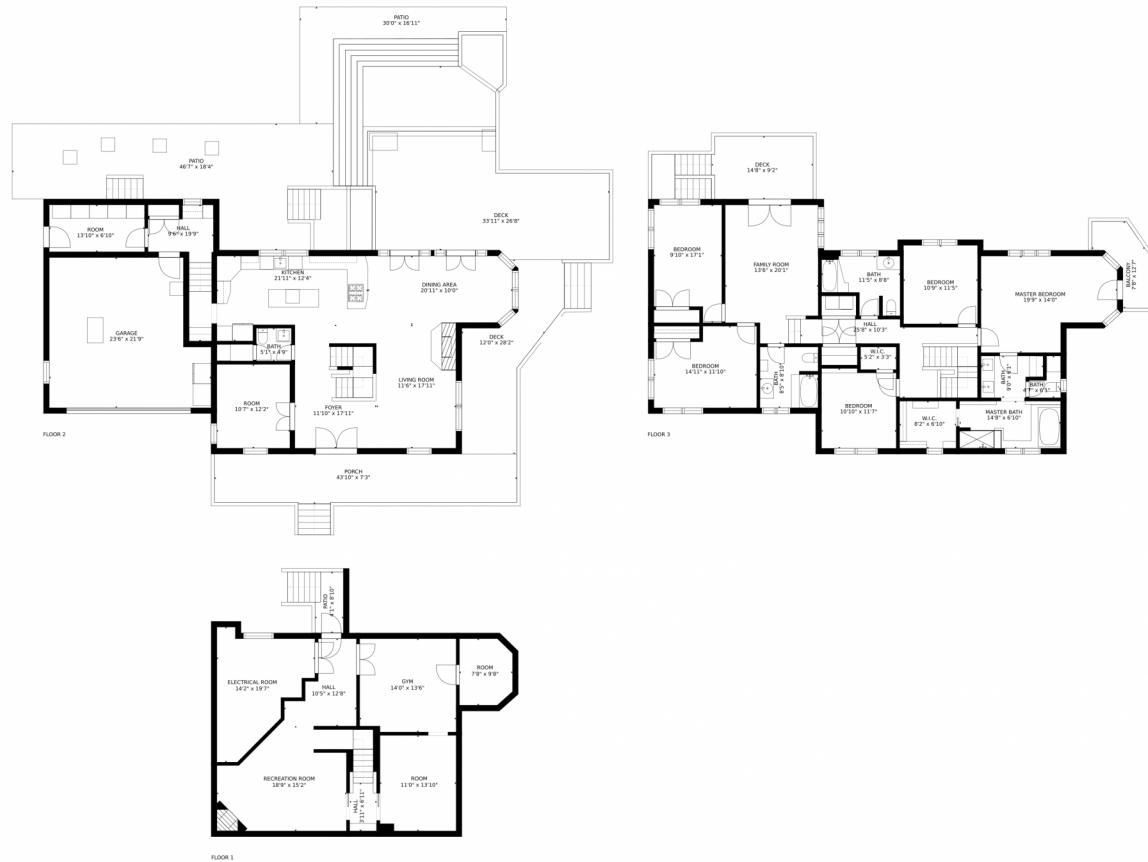

6176 Misty Way
Longmont, CO 80503

Single Family

4500 SQFT

Lynne Poole
303-929-6037
tpoole1@msn.com

Scan code
for more
property
details

6176 Misty Way, Longmont, CO 80503 – All Levels

GROSS INTERNAL AREA
FLOOR 1: 1046 sq. ft. FLOOR 2: 1256 sq. ft.
FLOOR 3: 1770 sq. ft. EXCLUDED AREAS:
PATIO: 909 sq. ft. DECK: 1089 sq. ft.
PORCH: 309 sq. ft. GARAGE: 459 sq. ft.
BALCONY: 73 sq. ft.
TOTAL: 4072 sq. ft.
SIZES AND DIMENSIONS ARE APPROXIMATE, ACTUAL MAY VARY.

Disclaimer: Sizes and Dimensions are Approximate, Actual May Vary.

Lynne Poole
303-929-6037
tpoole1@msn.com

6176 Misty Way, Longmont, CO 80503 – Lower Level

GROSS INTERNAL AREA
FLOOR 1: 1046 sq. ft. FLOOR 2: 1256 sq. ft.
FLOOR 3: 1770 sq. ft. EXCLUDED AREAS:
PATIO: 909 sq. ft. DECK: 1089 sq. ft.
PORCH: 309 sq. ft. GARAGE: 459 sq. ft.
BALCONY: 73 sq. ft.
TOTAL: 4072 sq. ft.
SIZES AND DIMENSIONS ARE APPROXIMATE, ACTUAL MAY VARY.

Disclaimer: Sizes and Dimensions are Approximate, Actual May Vary.

Lynne Poole
303-929-6037
tpoole1@msn.com

6176 Misty Way, Longmont, CO 80503 – Main Level

GROSS INTERNAL AREA
FLOOR 1: 1046 sq. ft. FLOOR 2: 1256 sq. ft.
FLOOR 3: 1770 sq. ft. EXCLUDED AREAS:
PATIO: 909 sq. ft. DECK: 1089 sq. ft.
PORCH: 309 sq. ft. GARAGE: 459 sq. ft.
BALCONY: 73 sq. ft.
TOTAL: 4072 sq. ft.
SIZES AND DIMENSIONS ARE APPROXIMATE, ACTUAL MAY VARY.

Disclaimer: Sizes and Dimensions are Approximate, Actual May Vary.

Lynne Poole
303-929-6037
tpoole1@msn.com

GROSS INTERNAL AREA
FLOOR 1: 288 sq. ft
TOTAL: 288 sq. ft
SIZES AND DIMENSIONS ARE APPROXIMATE, ACTUAL MAY VARY.