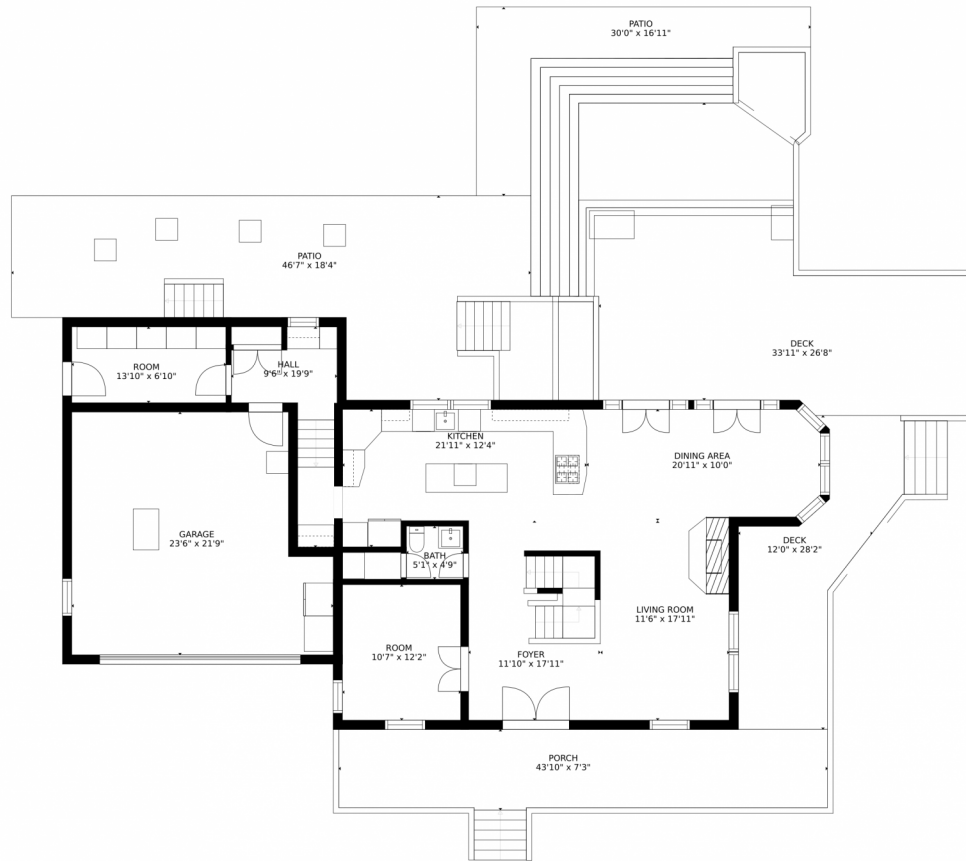

6176 Misty Way
Longmont, CO 80503

Single Family

4500 SQFT

Lynne Poole
303-929-6037
tpoole1@msn.com

Scan code
for more
property
details

6176 Misty Way, Longmont, CO 80503 – All Levels

GROSS INTERNAL AREA
FLOOR 1: 1046 sq. ft. FLOOR 2: 1256 sq. ft.
FLOOR 3: 1770 sq. ft. EXCLUDED AREAS:
PATIO: 909 sq. ft. DECK: 1089 sq. ft.
PORCH: 309 sq. ft. GARAGE: 459 sq. ft.
BALCONY: 73 sq. ft.
TOTAL: 4072 sq. ft.
SIZES AND DIMENSIONS ARE APPROXIMATE, ACTUAL MAY VARY.

Disclaimer: Sizes and Dimensions are Approximate, Actual May Vary.

Lynne Poole
303-929-6037
tpoole1@msn.com

6176 Misty Way, Longmont, CO 80503 – Lower Level

GROSS INTERNAL AREA
FLOOR 1: 1046 sq. ft. FLOOR 2: 1256 sq. ft.
FLOOR 3: 1770 sq. ft. EXCLUDED AREAS:
PATIO: 909 sq. ft. DECK: 1089 sq. ft.
PORCH: 309 sq. ft. GARAGE: 459 sq. ft.
BALCONY: 73 sq. ft.
TOTAL: 4072 sq. ft.
SIZES AND DIMENSIONS ARE APPROXIMATE, ACTUAL MAY VARY.

Disclaimer: Sizes and Dimensions are Approximate, Actual May Vary.

Lynne Poole
303-929-6037
tpoole1@msn.com

6176 Misty Way, Longmont, CO 80503 – Main Level

GROSS INTERNAL AREA
FLOOR 1: 1046 sq. ft. FLOOR 2: 1256 sq. ft.
FLOOR 3: 1770 sq. ft. EXCLUDED AREAS:
PATIO: 909 sq. ft. DECK: 1089 sq. ft.
PORCH: 309 sq. ft. GARAGE: 459 sq. ft.
BALCONY: 73 sq. ft.
TOTAL: 4072 sq. ft.
SIZES AND DIMENSIONS ARE APPROXIMATE, ACTUAL MAY VARY.

Disclaimer: Sizes and Dimensions are Approximate, Actual May Vary.

Lynne Poole
303-929-6037
tpoole1@msn.com

6176 Misty Way, Longmont, CO 80503 – 2nd Level

GROSS INTERNAL AREA
FLOOR 1: 1046 sq. ft. FLOOR 2: 1256 sq. ft.
FLOOR 3: 1770 sq. ft. EXCLUDED AREAS:
PATIO: 909 sq. ft. DECK: 1089 sq. ft.
PORCH: 309 sq. ft. GARAGE: 459 sq. ft.
BALCONY: 73 sq. ft.
TOTAL: 4072 sq. ft.
SIZES AND DIMENSIONS ARE APPROXIMATE, ACTUAL MAY VARY.