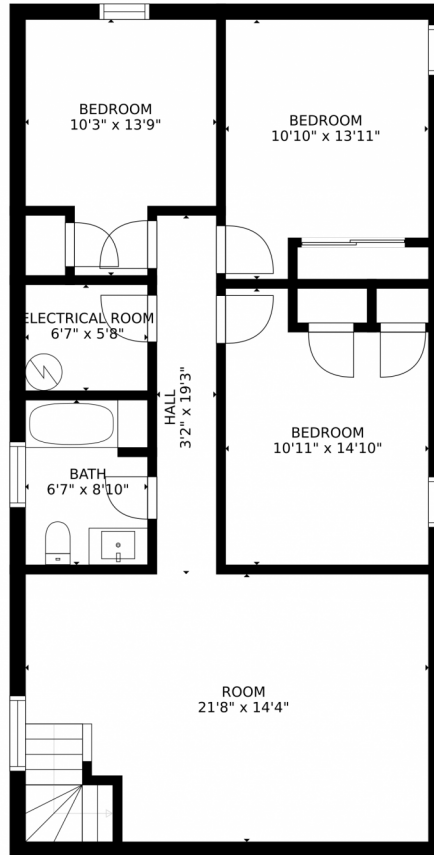

GROSS INTERNAL AREA
FLOOR 1: 954 sq. ft. FLOOR 2: 1043 sq. ft.
FLOOR 3: 891 sq. ft. EXCLUDED AREAS:
DECK: 106 sq. ft. PORCH: 172 sq. ft.
BALCONY: 62 sq. ft.
TOTAL: 2888 sq. ft.
SIZES AND DIMENSIONS ARE APPROXIMATE, ACTUAL MAY VARY.

GROSS INTERNAL AREA
FLOOR 1: 954 sq. ft, FLOOR 2: 1043 sq. ft
FLOOR 3: 891 sq. ft, EXCLUDED AREAS:
DECK: 106 sq. ft, PORCH: 172 sq. ft
BALCONY: 62 sq. ft
TOTAL: 2888 sq. ft
SIZES AND DIMENSIONS ARE APPROXIMATE, ACTUAL MAY VARY.