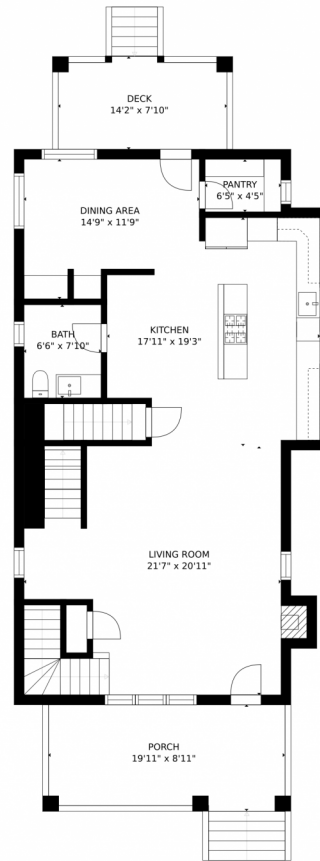

 Single Family

 3006 SQFT

 5 Beds

 4 Baths

Taylor Haas
303-665-7368
taylorh@coloradorpm.com
<https://www.coloradorpm.com/available-rental-properties-denv>

930 South Gaylord Street, Denver, CO 80209 – Main Level

GROSS INTERNAL AREA
FLOOR 1: 954 sq. ft. FLOOR 2: 1043 sq. ft.
FLOOR 3: 891 sq. ft. EXCLUDED AREAS:
DECK: 106 sq. ft. PORCH: 172 sq. ft.
BALCONY: 62 sq. ft.
TOTAL: 2888 sq. ft.
SIZES AND DIMENSIONS ARE APPROXIMATE, ACTUAL MAY VARY.

GROSS INTERNAL AREA
FLOOR 1: 954 sq. ft, FLOOR 2: 1043 sq. ft
FLOOR 3: 891 sq. ft, EXCLUDED AREAS:
DECK: 106 sq. ft, PORCH: 172 sq. ft
BALCONY: 62 sq. ft
TOTAL: 2888 sq. ft
SIZES AND DIMENSIONS ARE APPROXIMATE, ACTUAL MAY VARY.