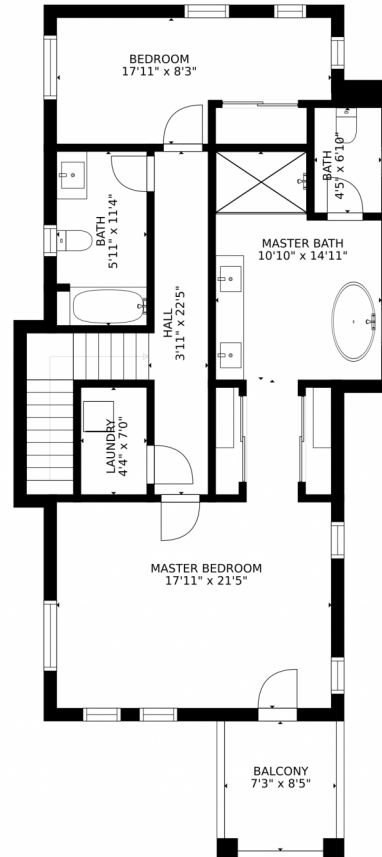

 Single Family

 3006 SQFT

 5 Beds

 4 Baths

Taylor Haas
303-665-7368
taylorh@coloradorpm.com
<https://www.coloradorpm.com/available-rental-properties-denv>

930 South Gaylord Street, Denver, CO 80209 – Main Level

GROSS INTERNAL AREA
FLOOR 1: 954 sq. ft. FLOOR 2: 1043 sq. ft.
FLOOR 3: 891 sq. ft. EXCLUDED AREAS:
DECK: 106 sq. ft. PORCH: 172 sq. ft.
BALCONY: 62 sq. ft.
TOTAL: 2888 sq. ft.
SIZES AND DIMENSIONS ARE APPROXIMATE, ACTUAL MAY VARY.

GROSS INTERNAL AREA
FLOOR 1: 954 sq. ft, FLOOR 2: 1043 sq. ft
FLOOR 3: 891 sq. ft, EXCLUDED AREAS:
DECK: 106 sq. ft, PORCH: 172 sq. ft
BALCONY: 62 sq. ft
TOTAL: 2888 sq. ft
SIZES AND DIMENSIONS ARE APPROXIMATE, ACTUAL MAY VARY.