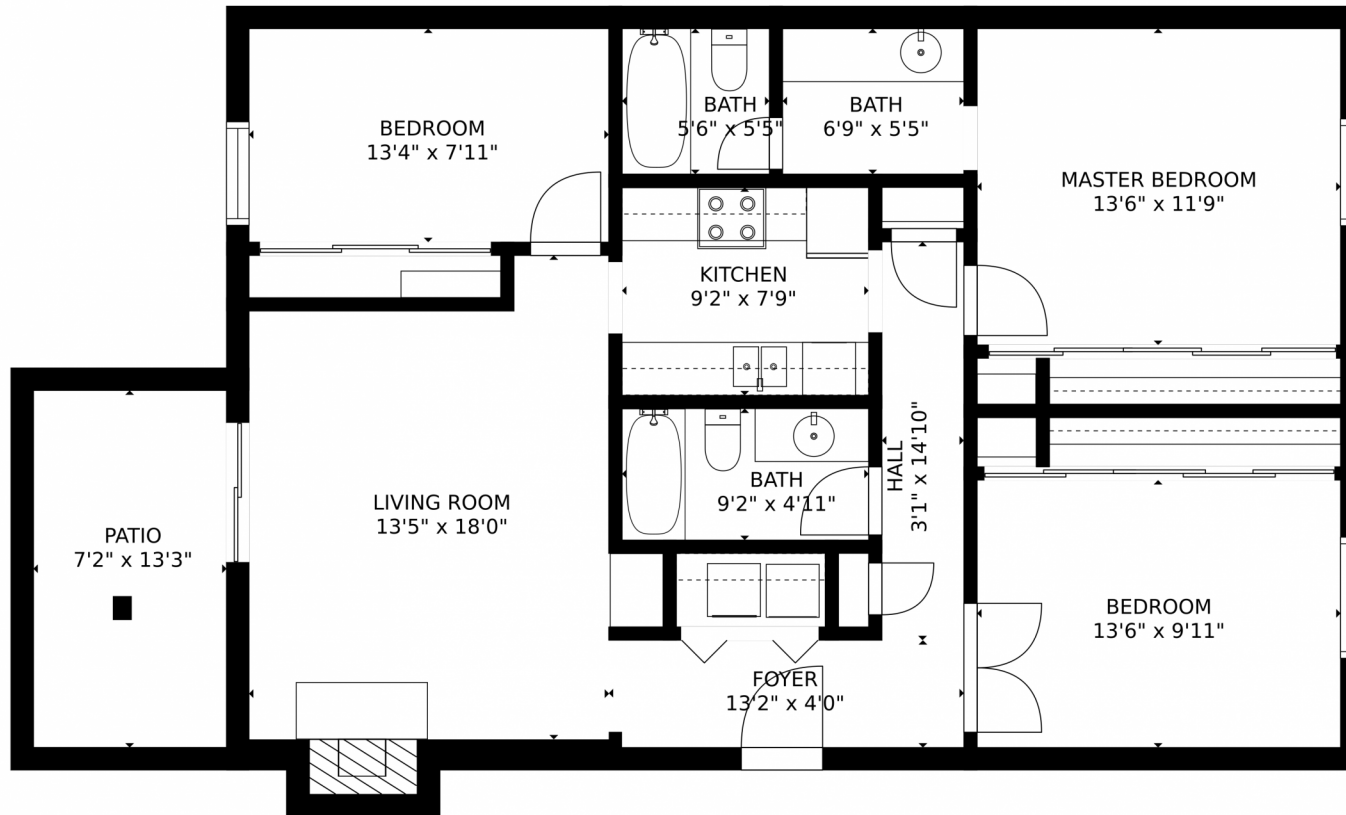

 Single Family

 1139 SQFT

 3 Beds

 2 Baths

Taylor Haas
303-665-7368
taylorh@coloradorpm.com
<https://www.coloradorpm.com/available-rental-properties-denv>

GROSS INTERNAL AREA
FLOOR 1: 1091 sq. ft. EXCLUDED AREAS:
PATIO: 95 sq. ft.
TOTAL: 1091 sq. ft.
SIZES AND DIMENSIONS ARE APPROXIMATE, ACTUAL MAY VARY.