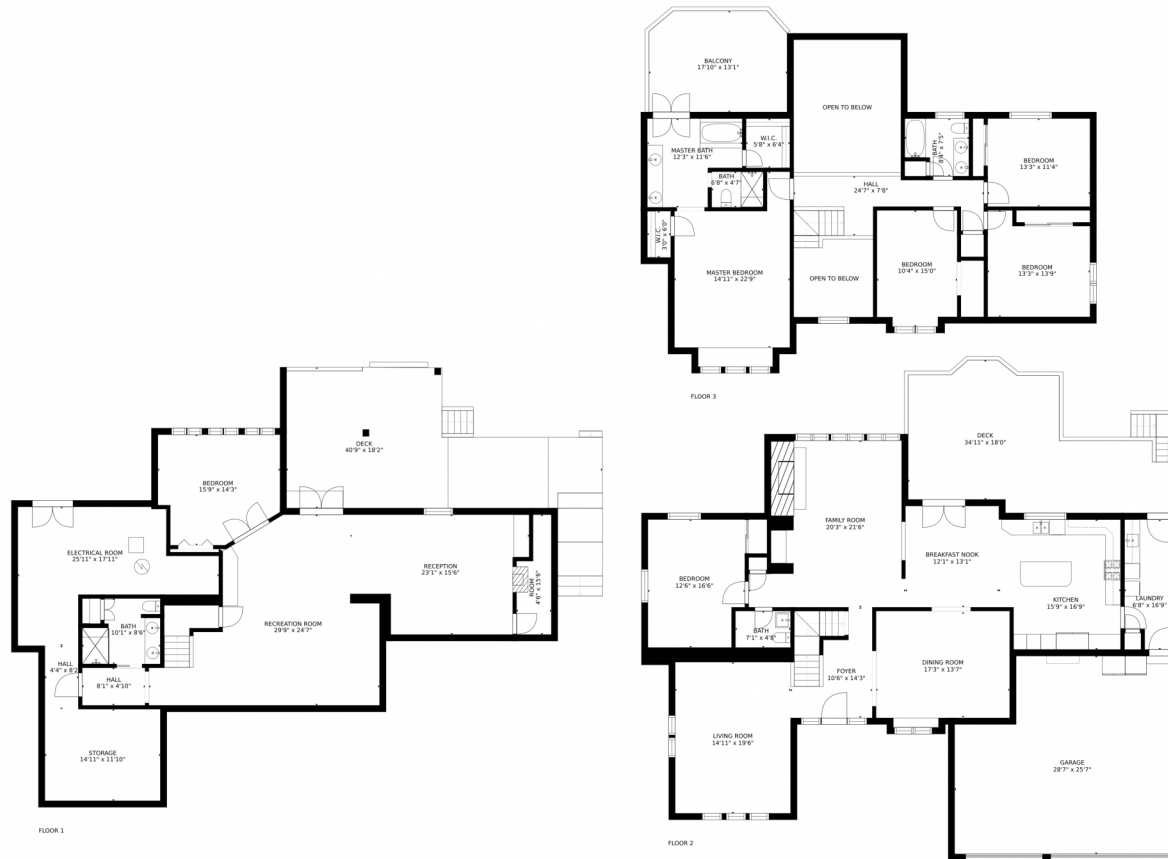

2154 Briarhurst Drive, Highlands Ranch, CO 80126 – All Levels

GROSS INTERNAL AREA
FLOOR 1: 1830 sq. ft, FLOOR 2: 1914 sq. ft
FLOOR 3: 1332 sq. ft, EXCLUDED AREAS:
DECK: 1009 sq. ft, GARAGE: 661 sq. ft
BALCONY: 225 sq. ft
TOTAL: 5075 sq. ft
SIZES AND DIMENSIONS ARE APPROXIMATE, ACTUAL MAY VARY.

Disclaimer: Sizes and Dimensions are Approximate, Actual May Vary.

Cindy Rein
720-272-4890
cindy@reinrealty.net
<https://www.SherlockHomes.net>