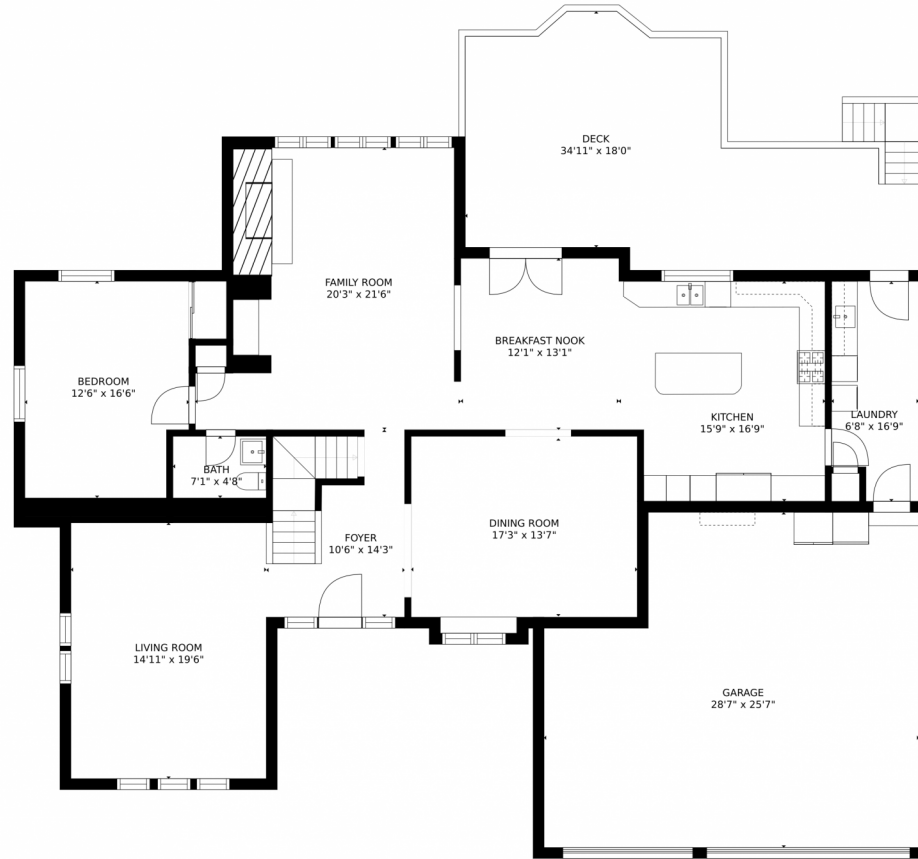

GROSS INTERNAL AREA
FLOOR 1: 1830 sq. ft, FLOOR 2: 1914 sq. ft
FLOOR 3: 1332 sq. ft, EXCLUDED AREAS:
DECK: 1009 sq. ft, GARAGE: 661 sq. ft
BALCONY: 225 sq. ft
TOTAL: 5075 sq. ft
SIZES AND DIMENSIONS ARE APPROXIMATE, ACTUAL MAY VARY.