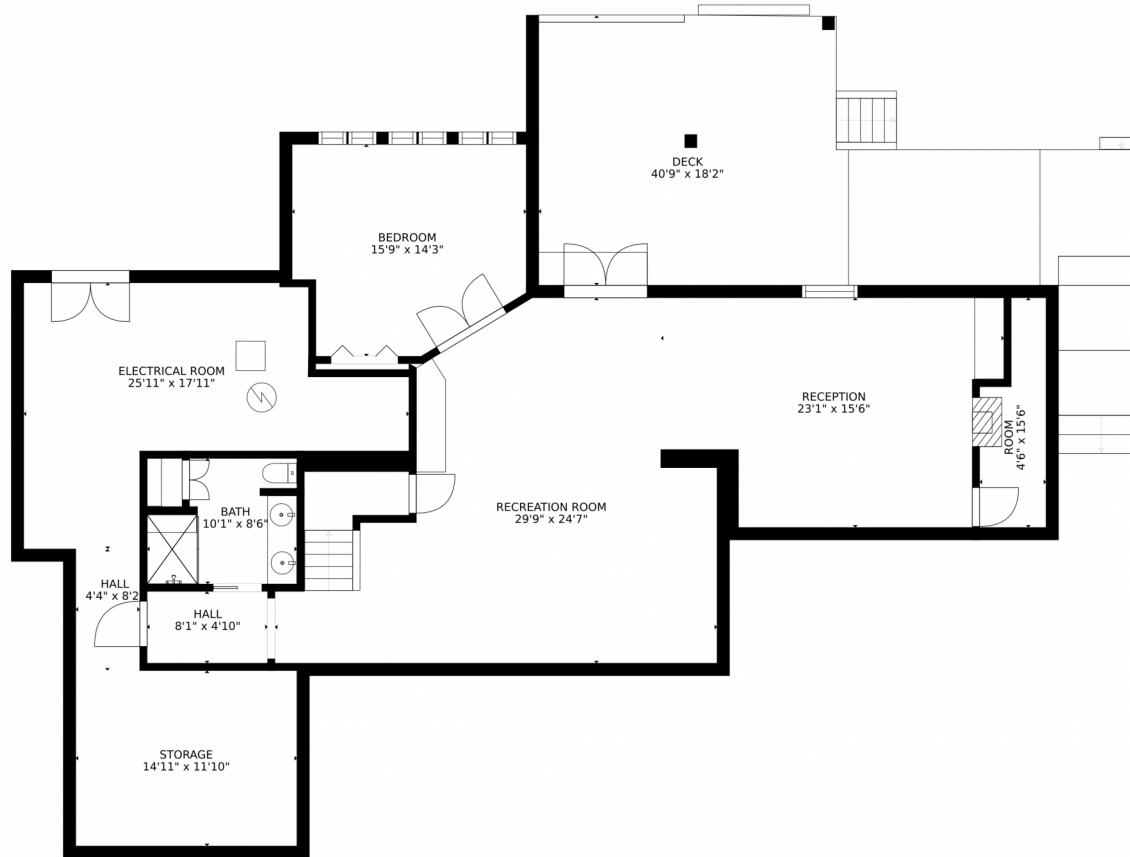

GROSS INTERNAL AREA
FLOOR 1: 1830 sq. ft, FLOOR 2: 1914 sq. ft
FLOOR 3: 1332 sq. ft, EXCLUDED AREAS:
DECK: 1009 sq. ft, GARAGE: 661 sq. ft
BALCONY: 225 sq. ft
TOTAL: 5075 sq. ft
SIZES AND DIMENSIONS ARE APPROXIMATE, ACTUAL MAY VARY.

GROSS INTERNAL AREA
FLOOR 1: 1830 sq. ft. FLOOR 2: 1914 sq. ft.
FLOOR 3: 1332 sq. ft. EXCLUDED AREAS:
DECK: 1009 sq. ft. GARAGE: 661 sq. ft.
BALCONY: 225 sq. ft.
TOTAL: 5075 sq. ft.
SIZES AND DIMENSIONS ARE APPROXIMATE, ACTUAL MAY VARY.