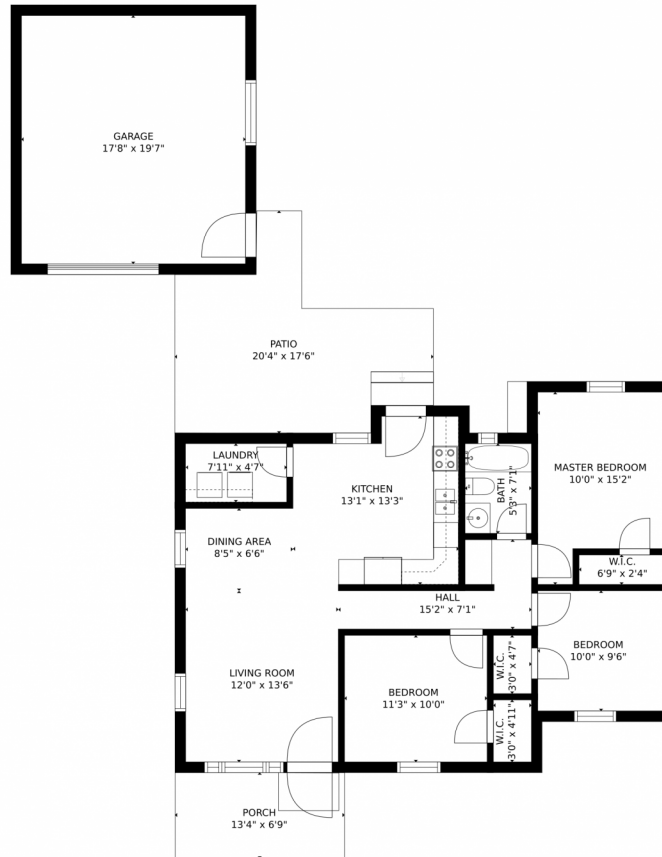

GROSS INTERNAL AREA
FLOOR 1: 956 sq. ft. EXCLUDED AREAS:
PATIO: 234 sq. ft. PORCH: 90 sq. ft
GARAGE: 345 sq. ft
TOTAL: 956 sq. ft

Disclaimer: Sizes and Dimensions are Approximate, Actual May Vary.

Taylor Haas

303-665-7368

taylorh@coloradorpm.com

<https://www.coloradorpm.com/available-rental-properties-denver>

Scan code
for more
property
details