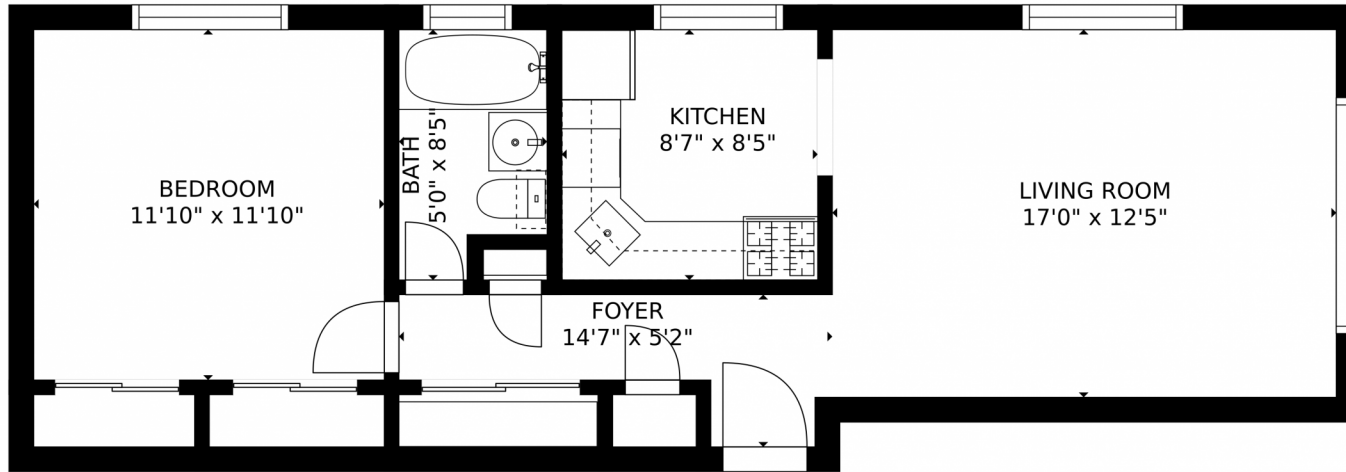

Scan code  
for more  
property  
details

2259 South Josephine Street, Denver, CO 80210 – Main Level

GROSS INTERNAL AREA  
FLOOR 1: 587 sq. ft  
TOTAL: 587 sq. ft  
SIZES AND DIMENSIONS ARE APPROXIMATE, ACTUAL MAY VARY.