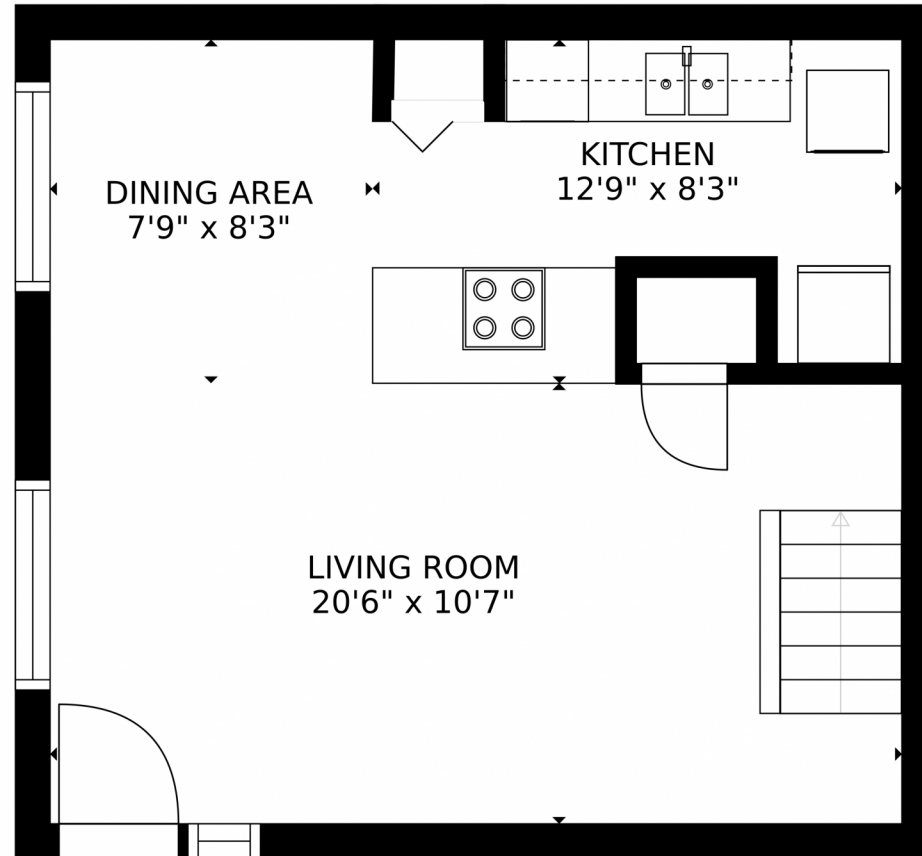

 Single Family

 922 SQFT

 2 Beds

 1 Baths

Taylor Haas
303-665-7368
taylorh@coloradorpm.com
<https://www.coloradorpm.com/available-rental-properties-denver>

GROSS INTERNAL AREA
FLOOR 1: 387 sq. ft, FLOOR 2: 437 sq. ft
TOTAL: 824 sq. ft
SIZES AND DIMENSIONS ARE APPROXIMATE, ACTUAL MAY VARY.

GROSS INTERNAL AREA
FLOOR 1: 387 sq. ft, FLOOR 2: 437 sq. ft
TOTAL: 824 sq. ft
SIZES AND DIMENSIONS ARE APPROXIMATE, ACTUAL MAY VARY.

Disclaimer: Sizes and Dimensions are Approximate, Actual May Vary.

Taylor Haas
303-665-7368
taylorh@coloradorpm.com
<https://www.coloradorpm.com/available-rental-properties-denver>

7309 West Hampden Avenue, Lakewood, CO 80227 – All Floors

FLOOR 1

FLOOR 2

GROSS INTERNAL AREA
FLOOR 1: 387 sq. ft, FLOOR 2: 437 sq. ft
TOTAL: 824 sq. ft
SIZES AND DIMENSIONS ARE APPROXIMATE, ACTUAL MAY VARY.