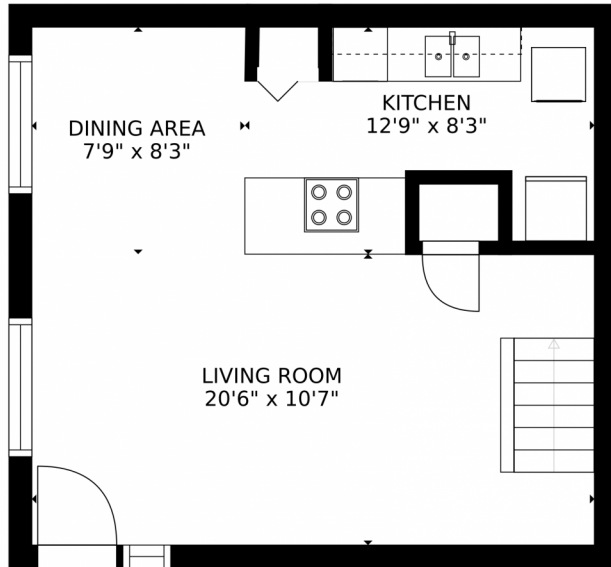

 Single Family

 922 SQFT

 2 Beds

 1 Baths

Taylor Haas
303-665-7368
taylorh@coloradorpm.com
<https://www.coloradorpm.com/available-rental-properties-denver>

GROSS INTERNAL AREA
FLOOR 1: 387 sq. ft, FLOOR 2: 437 sq. ft
TOTAL: 824 sq. ft
SIZES AND DIMENSIONS ARE APPROXIMATE, ACTUAL MAY VARY.

GROSS INTERNAL AREA
FLOOR 1: 387 sq. ft, FLOOR 2: 437 sq. ft
TOTAL: 824 sq. ft
SIZES AND DIMENSIONS ARE APPROXIMATE, ACTUAL MAY VARY.

Disclaimer: Sizes and Dimensions are Approximate, Actual May Vary.

Taylor Haas
303-665-7368
taylorh@coloradorpm.com
<https://www.coloradorpm.com/available-rental-properties-denver>

7309 West Hampden Avenue, Lakewood, CO 80227 – All Floors

FLOOR 1

FLOOR 2

GROSS INTERNAL AREA
FLOOR 1: 387 sq. ft, FLOOR 2: 437 sq. ft
TOTAL: 824 sq. ft
SIZES AND DIMENSIONS ARE APPROXIMATE, ACTUAL MAY VARY.