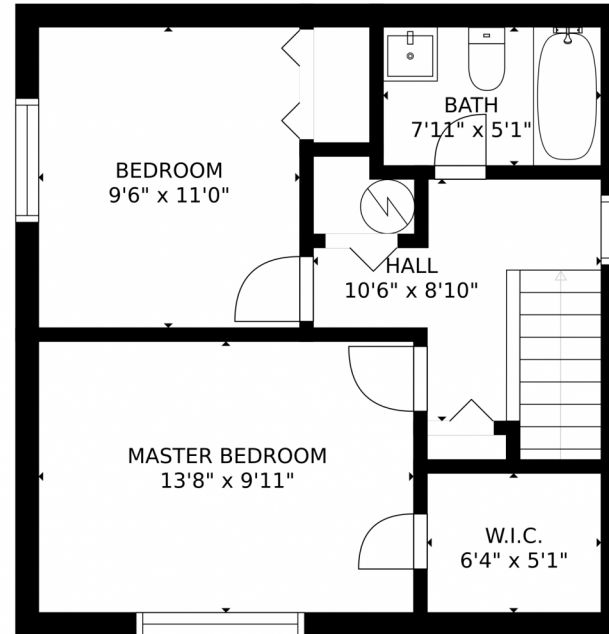

 Single Family

 922 SQFT

 2 Beds

 1 Baths

Taylor Haas
303-665-7368
taylorh@coloradorpm.com
<https://www.coloradorpm.com/available-rental-properties-denver>

GROSS INTERNAL AREA
FLOOR 1: 387 sq. ft, FLOOR 2: 437 sq. ft
TOTAL: 824 sq. ft
SIZES AND DIMENSIONS ARE APPROXIMATE, ACTUAL MAY VARY.

GROSS INTERNAL AREA
FLOOR 1: 387 sq. ft, FLOOR 2: 437 sq. ft
TOTAL: 824 sq. ft
SIZES AND DIMENSIONS ARE APPROXIMATE, ACTUAL MAY VARY.

Disclaimer: Sizes and Dimensions are Approximate, Actual May Vary.

Taylor Haas
303-665-7368
taylorh@coloradorpm.com
<https://www.coloradorpm.com/available-rental-properties-denver>

7309 West Hampden Avenue, Lakewood, CO 80227 – All Floors

FLOOR 1

FLOOR 2

GROSS INTERNAL AREA
FLOOR 1: 387 sq. ft, FLOOR 2: 437 sq. ft
TOTAL: 824 sq. ft
SIZES AND DIMENSIONS ARE APPROXIMATE, ACTUAL MAY VARY.