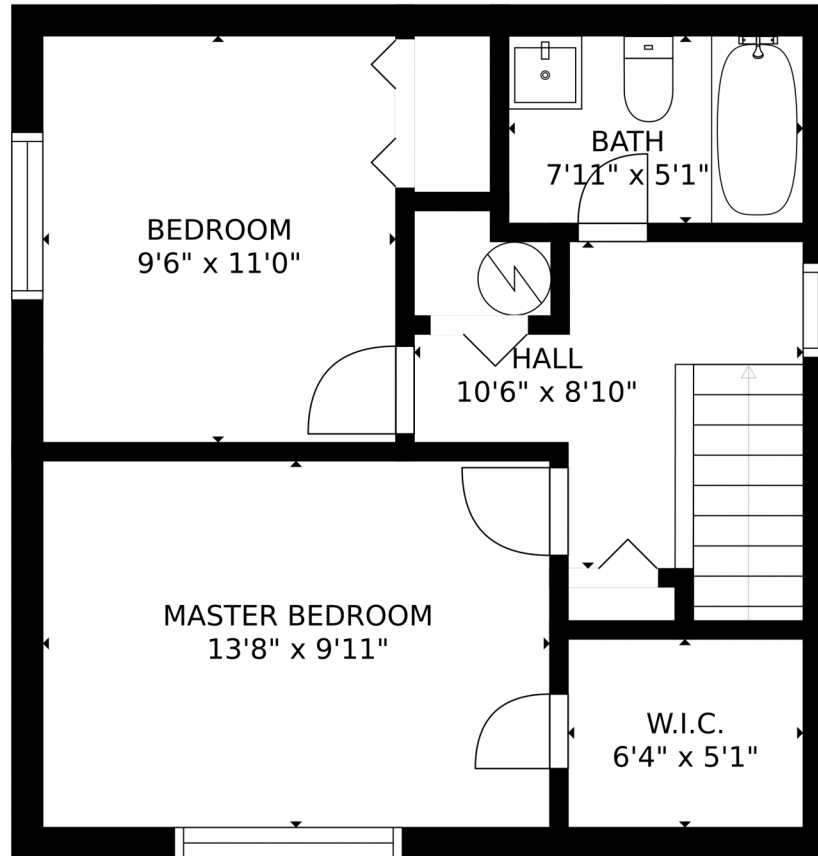

 Single Family

 922 SQFT

 2 Beds

 1 Baths

Taylor Haas
303-665-7368
taylorh@coloradorpm.com
<https://www.coloradorpm.com/available-rental-properties-denver>

GROSS INTERNAL AREA
FLOOR 1: 387 sq. ft, FLOOR 2: 437 sq. ft
TOTAL: 824 sq. ft
SIZES AND DIMENSIONS ARE APPROXIMATE, ACTUAL MAY VARY.

GROSS INTERNAL AREA
FLOOR 1: 387 sq. ft, FLOOR 2: 437 sq. ft
TOTAL: 824 sq. ft
SIZES AND DIMENSIONS ARE APPROXIMATE, ACTUAL MAY VARY.

Disclaimer: Sizes and Dimensions are Approximate, Actual May Vary.

Taylor Haas
303-665-7368
taylorh@coloradorpm.com
<https://www.coloradorpm.com/available-rental-properties-denver>

7309 West Hampden Avenue, Lakewood, CO 80227 – All Floors

FLOOR 1

FLOOR 2

GROSS INTERNAL AREA
FLOOR 1: 387 sq. ft, FLOOR 2: 437 sq. ft
TOTAL: 824 sq. ft
SIZES AND DIMENSIONS ARE APPROXIMATE, ACTUAL MAY VARY.