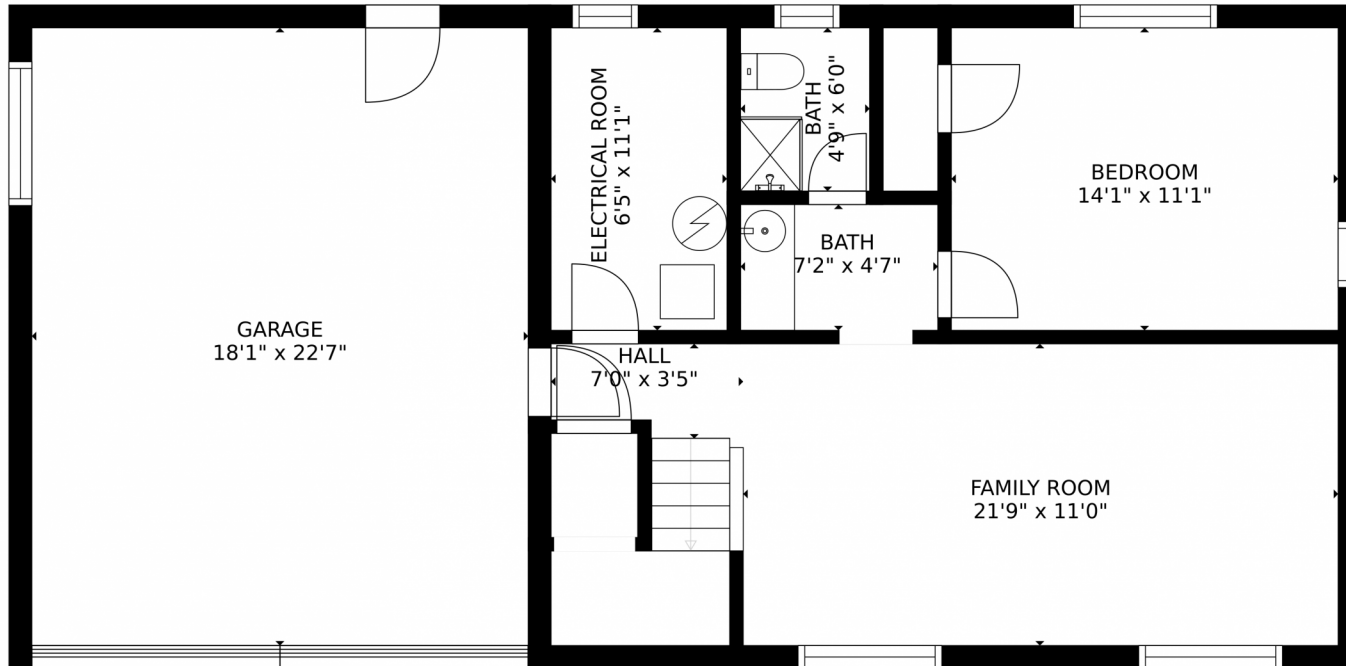

# 1425 Brookfield Drive, Longmont, CO 80501 – Main Level

GROSS INTERNAL AREA  
FLOOR 1: 648 sq. ft, FLOOR 2: 1147 sq. ft  
EXCLUDED AREAS: , GARAGE: 408 sq. ft  
DECK: 181 sq. ft, PORCH: 29 sq. ft  
TOTAL: 1795 sq. ft  
SIZES AND DIMENSIONS ARE APPROXIMATE, ACTUAL MAY VARY.

Disclaimer: Sizes and Dimensions are Approximate, Actual May Vary.

**Julie-Ann Markiewicz**  
303-995-3914  
julieann401back@comcast.net

1425 Brookfield Drive, Longmont, CO 80501 – Lower Level

GROSS INTERNAL AREA  
FLOOR 1: 648 sq. ft, FLOOR 2: 1147 sq. ft  
EXCLUDED AREAS: , GARAGE: 408 sq. ft  
DECK: 181 sq. ft, PORCH: 29 sq. ft  
TOTAL: 1795 sq. ft  
SIZES AND DIMENSIONS ARE APPROXIMATE, ACTUAL MAY VARY.

# 1425 Brookfield Drive, Longmont, CO 80501 – All Levels

GROSS INTERNAL AREA  
FLOOR 1: 648 sq. ft, FLOOR 2: 1147 sq. ft  
EXCLUDED AREAS: , GARAGE: 408 sq. ft  
DECK: 181 sq. ft, PORCH: 29 sq. ft  
TOTAL: 1795 sq. ft  
SIZES AND DIMENSIONS ARE APPROXIMATE, ACTUAL MAY VARY.