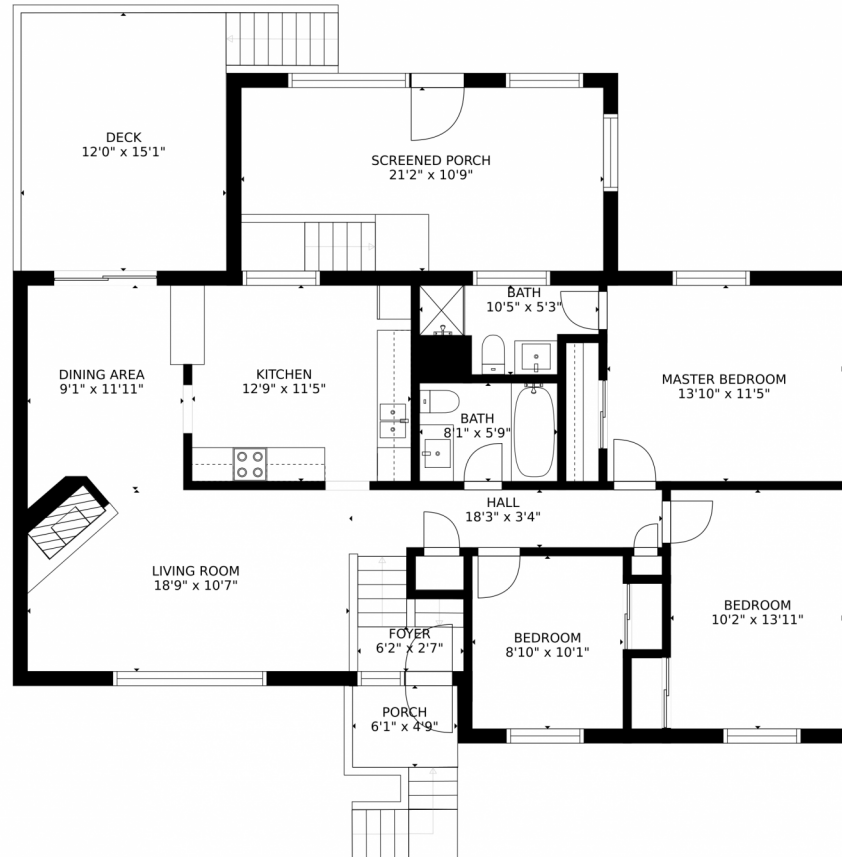

1425 Brookfield Drive  
Longmont, CO 80501

Single Family

1892 SQFT

**Julie-Ann Markiewicz**  
303-995-3914  
julieann401back@comcast.net

Scan code  
for more  
property  
details

# 1425 Brookfield Drive, Longmont, CO 80501 – Main Level

GROSS INTERNAL AREA  
FLOOR 1: 648 sq. ft, FLOOR 2: 1147 sq. ft  
EXCLUDED AREAS: , GARAGE: 408 sq. ft  
DECK: 181 sq. ft, PORCH: 29 sq. ft  
TOTAL: 1795 sq. ft  
SIZES AND DIMENSIONS ARE APPROXIMATE, ACTUAL MAY VARY.

Disclaimer: Sizes and Dimensions are Approximate, Actual May Vary.

**Julie-Ann Markiewicz**  
303-995-3914  
julieann401back@comcast.net

1425 Brookfield Drive, Longmont, CO 80501 – Lower Level

GROSS INTERNAL AREA  
FLOOR 1: 648 sq. ft, FLOOR 2: 1147 sq. ft  
EXCLUDED AREAS: , GARAGE: 408 sq. ft  
DECK: 181 sq. ft, PORCH: 29 sq. ft  
TOTAL: 1795 sq. ft  
SIZES AND DIMENSIONS ARE APPROXIMATE, ACTUAL MAY VARY.

# 1425 Brookfield Drive, Longmont, CO 80501 – All Levels

GROSS INTERNAL AREA  
FLOOR 1: 648 sq. ft, FLOOR 2: 1147 sq. ft  
EXCLUDED AREAS: , GARAGE: 408 sq. ft  
DECK: 181 sq. ft, PORCH: 29 sq. ft  
TOTAL: 1795 sq. ft  
SIZES AND DIMENSIONS ARE APPROXIMATE, ACTUAL MAY VARY.