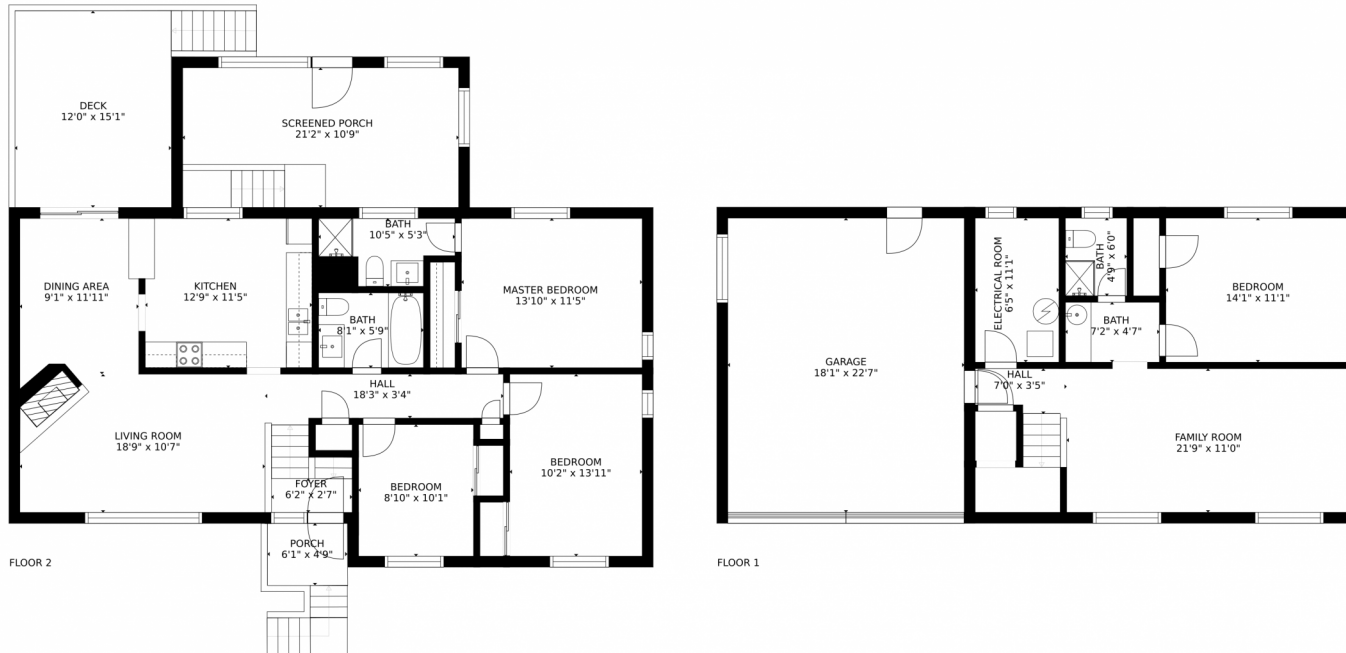

# 1425 Brookfield Drive, Longmont, CO 80501 – Main Level

GROSS INTERNAL AREA  
FLOOR 1: 648 sq. ft, FLOOR 2: 1147 sq. ft  
EXCLUDED AREAS: , GARAGE: 408 sq. ft  
DECK: 181 sq. ft, PORCH: 29 sq. ft  
TOTAL: 1795 sq. ft  
SIZES AND DIMENSIONS ARE APPROXIMATE, ACTUAL MAY VARY.

Disclaimer: Sizes and Dimensions are Approximate, Actual May Vary.

**Julie-Ann Markiewicz**  
303-995-3914  
julieann401back@comcast.net

1425 Brookfield Drive, Longmont, CO 80501 – Lower Level

GROSS INTERNAL AREA  
FLOOR 1: 648 sq. ft, FLOOR 2: 1147 sq. ft  
EXCLUDED AREAS: , GARAGE: 408 sq. ft  
DECK: 181 sq. ft, PORCH: 29 sq. ft  
TOTAL: 1795 sq. ft  
SIZES AND DIMENSIONS ARE APPROXIMATE, ACTUAL MAY VARY.

Disclaimer: Sizes and Dimensions are Approximate, Actual May Vary.

**Julie-Ann Markiewicz**  
303-995-3914  
julieann401back@comcast.net

# 1425 Brookfield Drive, Longmont, CO 80501 – All Levels

GROSS INTERNAL AREA  
FLOOR 1: 648 sq. ft, FLOOR 2: 1147 sq. ft  
EXCLUDED AREAS: , GARAGE: 408 sq. ft  
DECK: 181 sq. ft, PORCH: 29 sq. ft  
TOTAL: 1795 sq. ft  
SIZES AND DIMENSIONS ARE APPROXIMATE, ACTUAL MAY VARY.