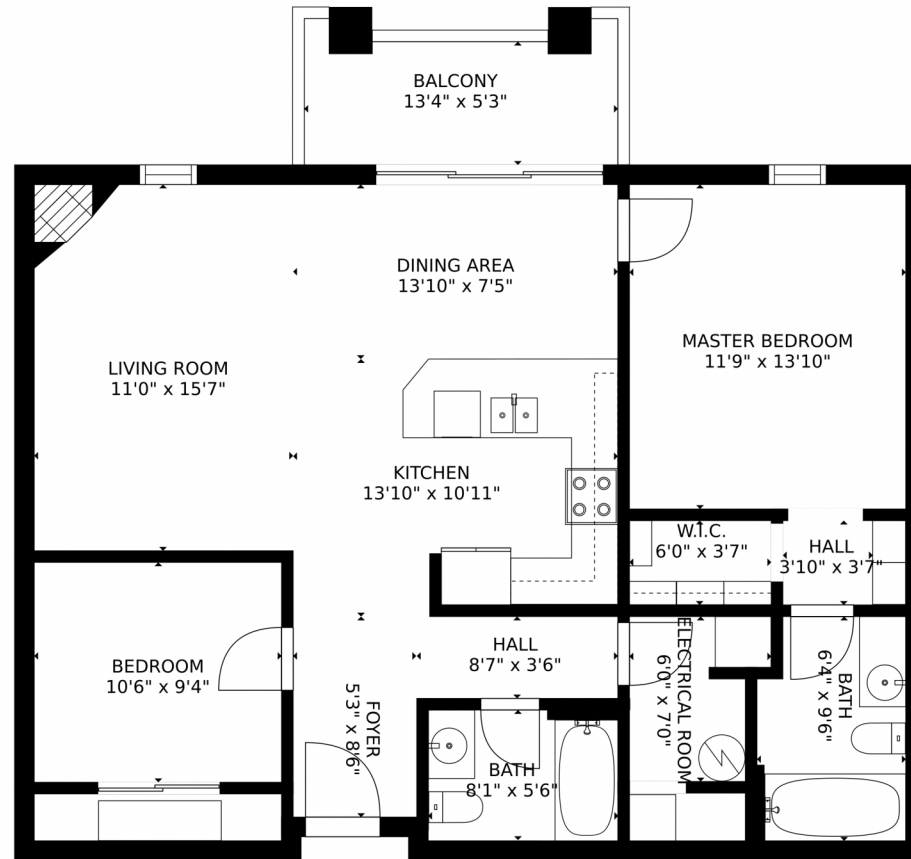

5401 South Park Terrace Avenue
Greenwood Village, CO 80111

 Single Family

 1068 SQFT

 2 Beds

 2 Baths

Taylor Haas
303-665-7368
taylorh@coloradorpm.com
<https://www.coloradorpm.com/available-rental-properties-denver>

GROSS INTERNAL AREA
FLOOR 1: 1028 sq. ft. EXCLUDED AREAS:
BALCONY: 70 sq. ft
TOTAL: 1028 sq. ft
SIZES AND DIMENSIONS ARE APPROXIMATE, ACTUAL MAY VARY.

Disclaimer: Sizes and Dimensions are Approximate, Actual May Vary.