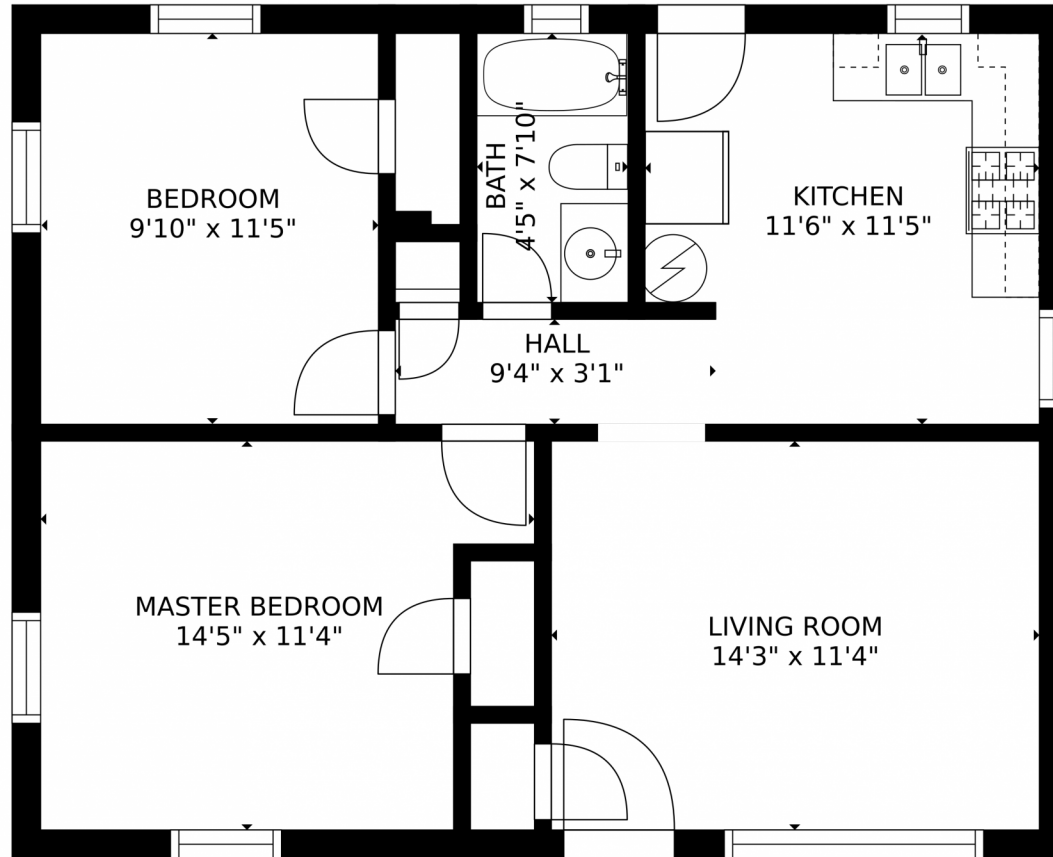

 Single Family

 722 SQFT

 2 Beds

 1 Baths

Taylor Haas
303-665-7368
taylorh@coloradorpm.com
<https://www.coloradorpm.com/available-rental-properties-denver>

GROSS INTERNAL AREA
FLOOR 1: 681 sq. ft
TOTAL: 681 sq. ft
SIZES AND DIMENSIONS ARE APPROXIMATE, ACTUAL MAY VARY.