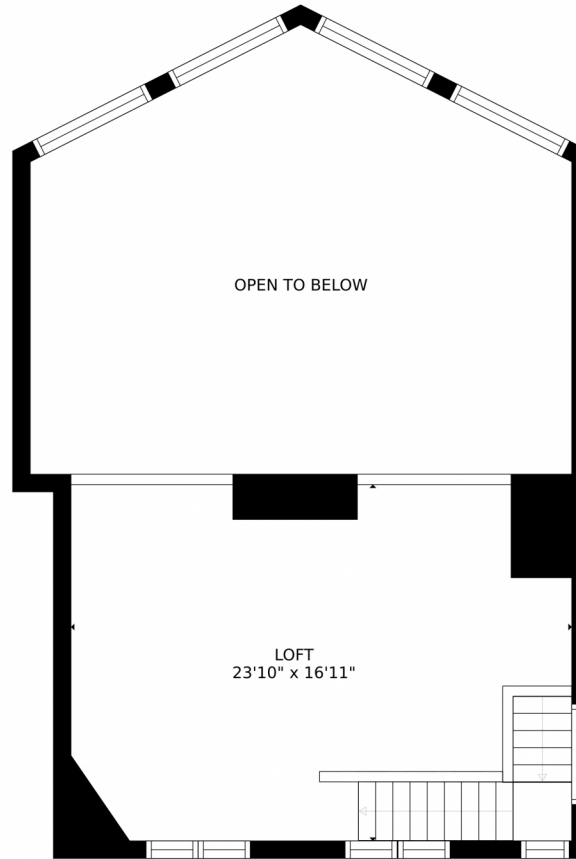

Single Family

3945 SQFT

Stephanie Fellhauer
720-692-4633
stephaniefelhauer@yahoo.com

Scan code
for more
property
details

6584 Lakeside Circle, Littleton, CO 80125 – Main Floor

GROSS INTERNAL AREA
FLOOR 1: 1381 sq. ft. FLOOR 2: 1962 sq. ft.
FLOOR 3: 416 sq. ft. EXCLUDED AREAS:
PATIO: 580 sq. ft. GARAGE: 559 sq. ft.
DECK: 488 sq. ft. PORCH: 64 sq. ft.
TOTAL: 3758 sq. ft.
SIZES AND DIMENSIONS ARE APPROXIMATE, ACTUAL MAY VARY.

Disclaimer: Sizes and Dimensions are Approximate, Actual May Vary.

Stephanie Fellhauer
720-692-4633
stephaniefelhauer@yahoo.com

6584 Lakeside Circle, Littleton, CO 80125 – Lower Level

GROSS INTERNAL AREA
FLOOR 1: 1381 sq. ft. FLOOR 2: 1962 sq. ft.
FLOOR 3: 416 sq. ft. EXCLUDED AREAS:
PATIO: 580 sq. ft. GARAGE: 559 sq. ft.
DECK: 488 sq. ft. PORCH: 64 sq. ft.
TOTAL: 3758 sq. ft.
SIZES AND DIMENSIONS ARE APPROXIMATE, ACTUAL MAY VARY.

Disclaimer: Sizes and Dimensions are Approximate, Actual May Vary.

Stephanie Fellhauer
720-692-4633
stephaniefelhauer@yahoo.com

Scan code
for more
property
details

GROSS INTERNAL AREA
FLOOR 1: 1381 sq. ft. FLOOR 2: 1962 sq. ft.
FLOOR 3: 416 sq. ft. EXCLUDED AREAS:
PATIO: 580 sq. ft. GARAGE: 559 sq. ft.
DECK: 488 sq. ft. PORCH: 64 sq. ft.
TOTAL: 3758 sq. ft.
SIZES AND DIMENSIONS ARE APPROXIMATE, ACTUAL MAY VARY.