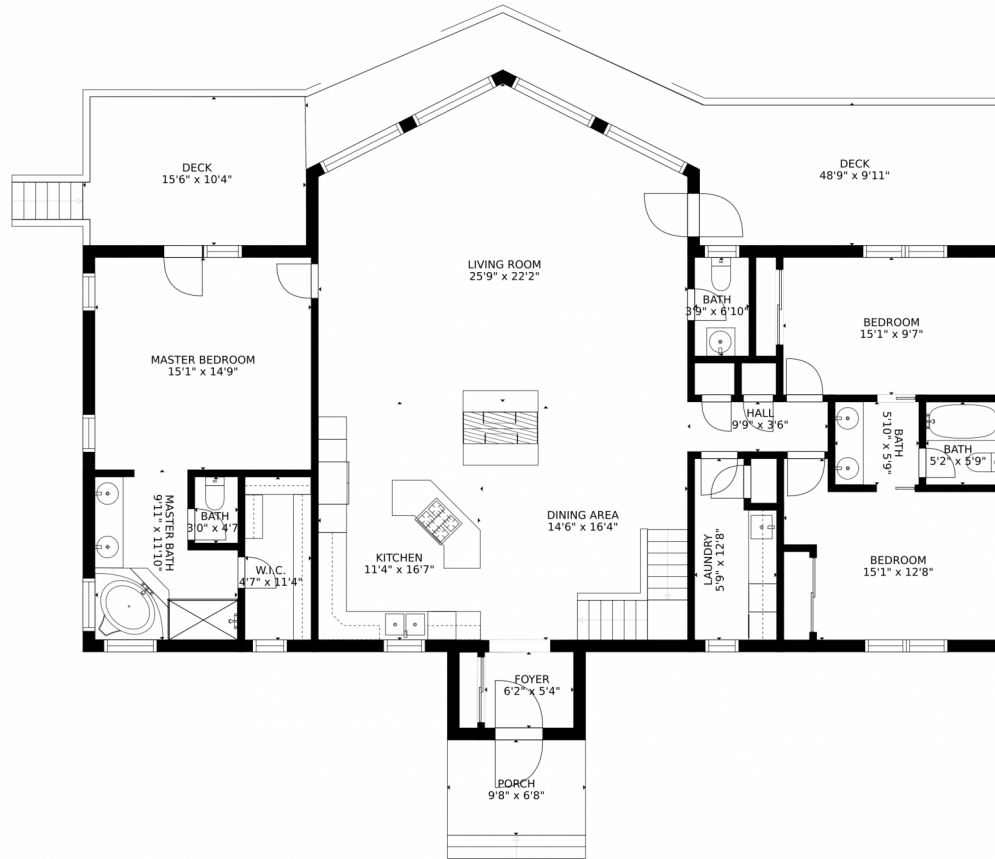

Single Family

3945 SQFT

Stephanie Fellhauer
720-692-4633
stephaniefelhauer@yahoo.com

Scan code
for more
property
details

6584 Lakeside Circle, Littleton, CO 80125 – Main Floor

GROSS INTERNAL AREA
FLOOR 1: 1381 sq. ft. FLOOR 2: 1962 sq. ft.
FLOOR 3: 416 sq. ft. EXCLUDED AREAS:
PATIO: 580 sq. ft. GARAGE: 559 sq. ft.
DECK: 488 sq. ft. PORCH: 64 sq. ft.
TOTAL: 3758 sq. ft.
SIZES AND DIMENSIONS ARE APPROXIMATE, ACTUAL MAY VARY.

Disclaimer: Sizes and Dimensions are Approximate, Actual May Vary.

Stephanie Fellhauer
720-692-4633
stephaniefelhauer@yahoo.com

6584 Lakeside Circle, Littleton, CO 80125 – Lower Level

GROSS INTERNAL AREA
FLOOR 1: 1381 sq. ft. FLOOR 2: 1962 sq. ft.
FLOOR 3: 416 sq. ft. EXCLUDED AREAS:
PATIO: 580 sq. ft. GARAGE: 559 sq. ft.
DECK: 488 sq. ft. PORCH: 64 sq. ft.
TOTAL: 3758 sq. ft.
SIZES AND DIMENSIONS ARE APPROXIMATE, ACTUAL MAY VARY.

Disclaimer: Sizes and Dimensions are Approximate, Actual May Vary.

Stephanie Fellhauer
720-692-4633
stephaniefelhauer@yahoo.com

Scan code
for more
property
details

GROSS INTERNAL AREA
FLOOR 1: 1381 sq. ft. FLOOR 2: 1962 sq. ft.
FLOOR 3: 416 sq. ft. EXCLUDED AREAS:
PATIO: 580 sq. ft. GARAGE: 559 sq. ft.
DECK: 488 sq. ft. PORCH: 64 sq. ft.
TOTAL: 3758 sq. ft.
SIZES AND DIMENSIONS ARE APPROXIMATE, ACTUAL MAY VARY.