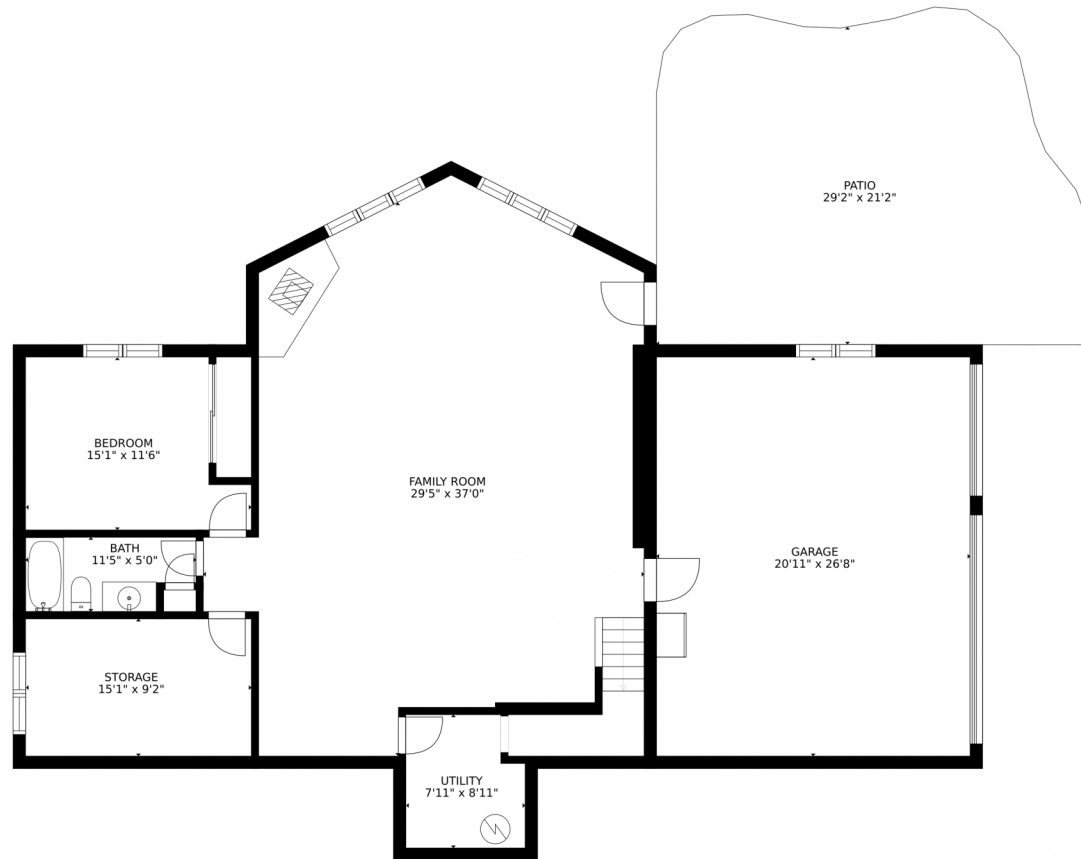

Single Family

3945 SQFT

Stephanie Fellhauer
720-692-4633
stephaniefelhauer@yahoo.com

Scan code
for more
property
details

6584 Lakeside Circle, Littleton, CO 80125 – Main Floor

GROSS INTERNAL AREA
FLOOR 1: 1381 sq. ft. FLOOR 2: 1962 sq. ft.
FLOOR 3: 416 sq. ft. EXCLUDED AREAS:
PATIO: 580 sq. ft. GARAGE: 559 sq. ft.
DECK: 488 sq. ft. PORCH: 64 sq. ft.
TOTAL: 3758 sq. ft.
SIZES AND DIMENSIONS ARE APPROXIMATE, ACTUAL MAY VARY.

Disclaimer: Sizes and Dimensions are Approximate, Actual May Vary.

Stephanie Fellhauer
720-692-4633
stephaniefelhauer@yahoo.com

6584 Lakeside Circle, Littleton, CO 80125 – Lower Level

GROSS INTERNAL AREA
FLOOR 1: 1381 sq. ft. FLOOR 2: 1962 sq. ft.
FLOOR 3: 416 sq. ft. EXCLUDED AREAS:
PATIO: 580 sq. ft. GARAGE: 559 sq. ft.
DECK: 488 sq. ft. PORCH: 64 sq. ft.
TOTAL: 3758 sq. ft.
SIZES AND DIMENSIONS ARE APPROXIMATE, ACTUAL MAY VARY.

Disclaimer: Sizes and Dimensions are Approximate, Actual May Vary.

Stephanie Fellhauer
720-692-4633
stephaniefelhauer@yahoo.com

Scan code
for more
property
details

GROSS INTERNAL AREA
FLOOR 1: 1381 sq. ft. FLOOR 2: 1962 sq. ft.
FLOOR 3: 416 sq. ft. EXCLUDED AREAS:
PATIO: 580 sq. ft. GARAGE: 559 sq. ft.
DECK: 488 sq. ft. PORCH: 64 sq. ft.
TOTAL: 3758 sq. ft.
SIZES AND DIMENSIONS ARE APPROXIMATE, ACTUAL MAY VARY.