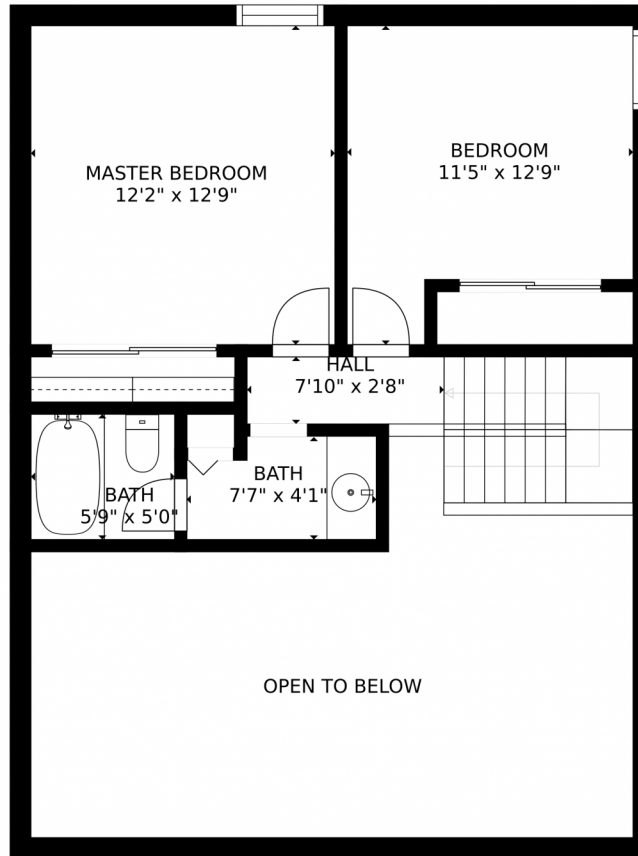

GROSS INTERNAL AREA
FLOOR 1: 846 sq. ft, FLOOR 2: 485 sq. ft
EXCLUDED AREAS: , PATIO: 944 sq. ft
PORCH: 23 sq. ft, GARAGE: 192 sq. ft
TOTAL: 1330 sq. ft
SIZES AND DIMENSIONS ARE APPROXIMATE, ACTUAL MAY VARY.

19481 East Milan Circle, Aurora, CO 80013 – Main Level

GROSS INTERNAL AREA
FLOOR 1: 846 sq. ft, FLOOR 2: 485 sq. ft
EXCLUDED AREAS: , PATIO: 944 sq. ft
PORCH: 23 sq. ft, GARAGE: 192 sq. ft
TOTAL: 1330 sq. ft
SIZES AND DIMENSIONS ARE APPROXIMATE, ACTUAL MAY VARY.

GROSS INTERNAL AREA
FLOOR 1: 846 sq. ft., FLOOR 2: 485 sq. ft.
EXCLUDED AREAS: , PATIO: 944 sq. ft.
PORCH: 23 sq. ft., GARAGE: 192 sq. ft.
TOTAL: 1330 sq. ft.
SIZES AND DIMENSIONS ARE APPROXIMATE, ACTUAL MAY VARY.