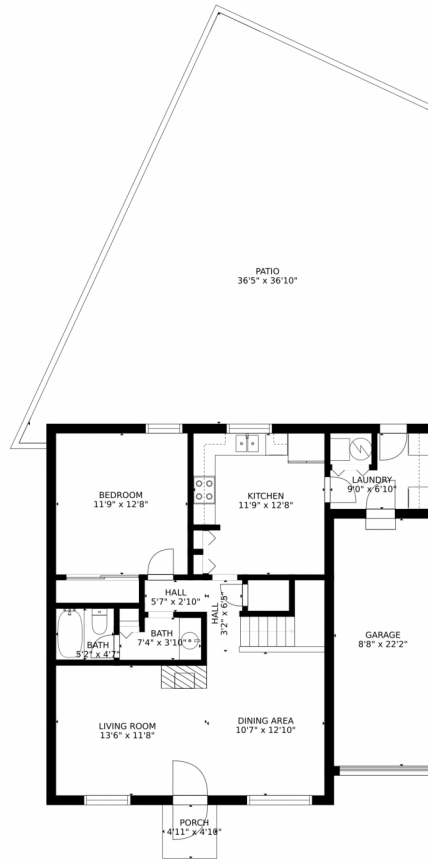

GROSS INTERNAL AREA
FLOOR 1: 846 sq. ft, FLOOR 2: 485 sq. ft
EXCLUDED AREAS: , PATIO: 944 sq. ft
PORCH: 23 sq. ft, GARAGE: 192 sq. ft
TOTAL: 1330 sq. ft
SIZES AND DIMENSIONS ARE APPROXIMATE, ACTUAL MAY VARY.

19481 East Milan Circle, Aurora, CO 80013 – Main Level

GROSS INTERNAL AREA
FLOOR 1: 846 sq. ft, FLOOR 2: 485 sq. ft
EXCLUDED AREAS: , PATIO: 944 sq. ft
PORCH: 23 sq. ft, GARAGE: 192 sq. ft
TOTAL: 1330 sq. ft
SIZES AND DIMENSIONS ARE APPROXIMATE, ACTUAL MAY VARY.

GROSS INTERNAL AREA
FLOOR 1: 846 sq. ft., FLOOR 2: 485 sq. ft.
EXCLUDED AREAS: , PATIO: 944 sq. ft.
PORCH: 23 sq. ft., GARAGE: 192 sq. ft.
TOTAL: 1330 sq. ft.
SIZES AND DIMENSIONS ARE APPROXIMATE, ACTUAL MAY VARY.