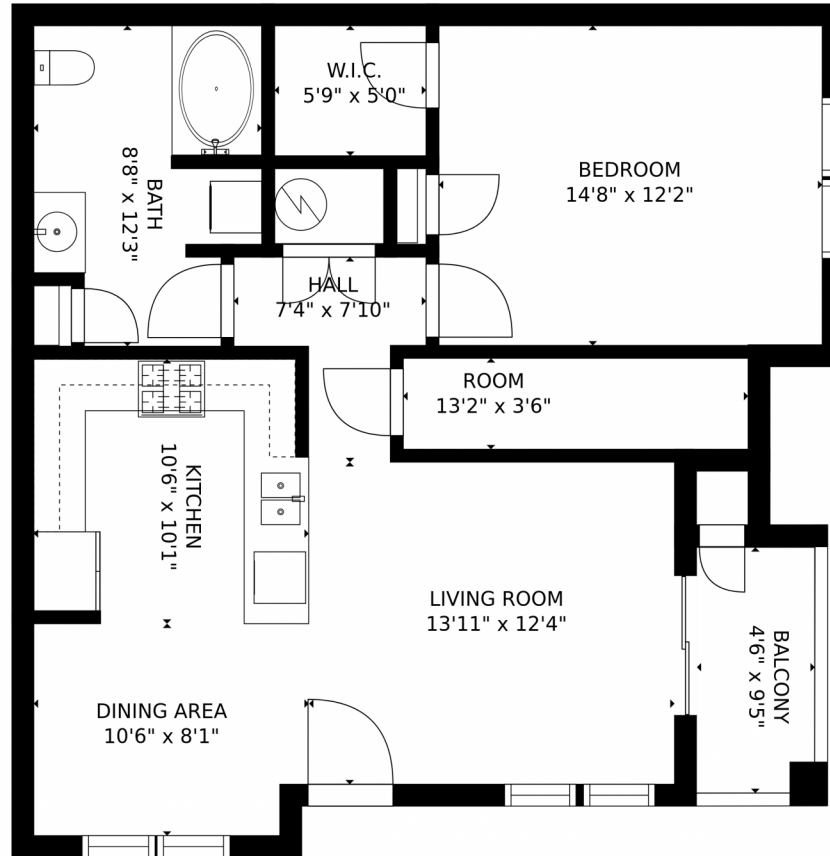

 Condominium

 876 SQFT

 1 Bed

 1 Baths

Taylor Haas
303-665-7368
taylorh@coloradorpm.com
<https://www.coloradorpm.com/available-rental-properties-denver>

GROSS INTERNAL AREA
FLOOR 1: 811 sq. ft. EXCLUDED AREAS:
BALCONY: 42 sq. ft
TOTAL: 811 sq. ft
SIZES AND DIMENSIONS ARE APPROXIMATE, ACTUAL MAY VARY.